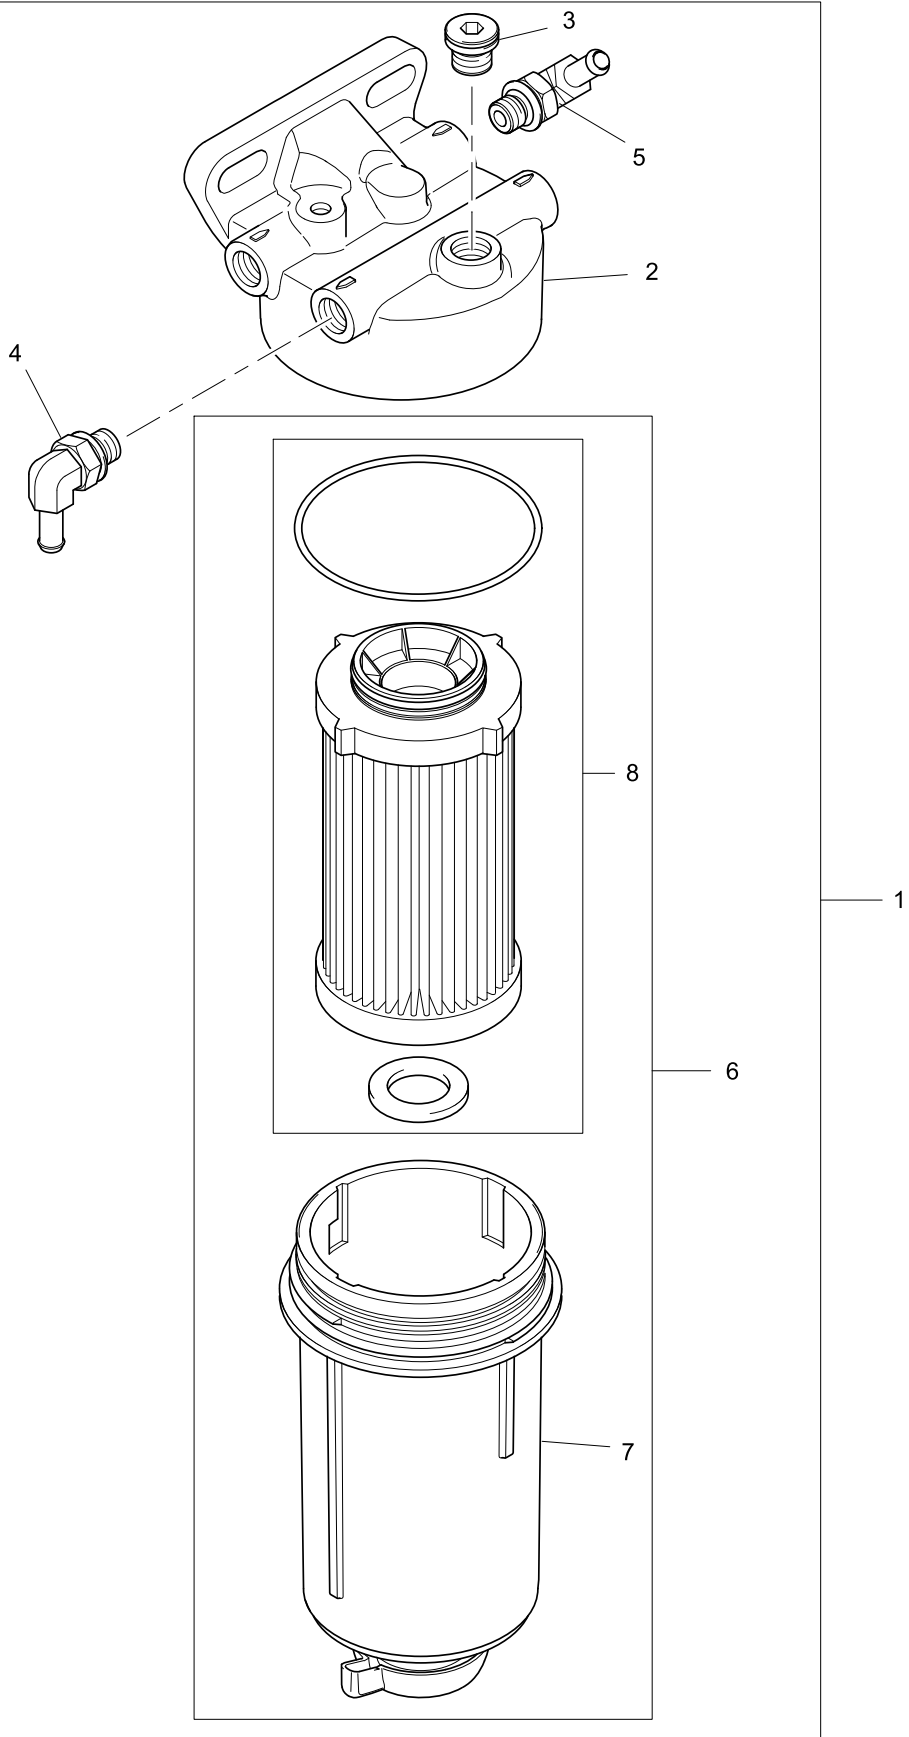

Fuel Filter	Plate A
	4665550

Item	Part No.	References	Qty.	Description	Notes
1	4908254		1	FUEL FILTER ASSEMBLY	
2		⇒ 4908254	1	FUEL FILTER HEAD	
3	T423465		1	PLUG	
4	T423463		1	ELBOW	
5	T423463		1	ELBOW	
6	4906247		1	FUEL FILTER HOUSING	
7		⇒ 4906247	1	FUEL FILTER HOUSING	
8	4906245		1	FUEL FILTER