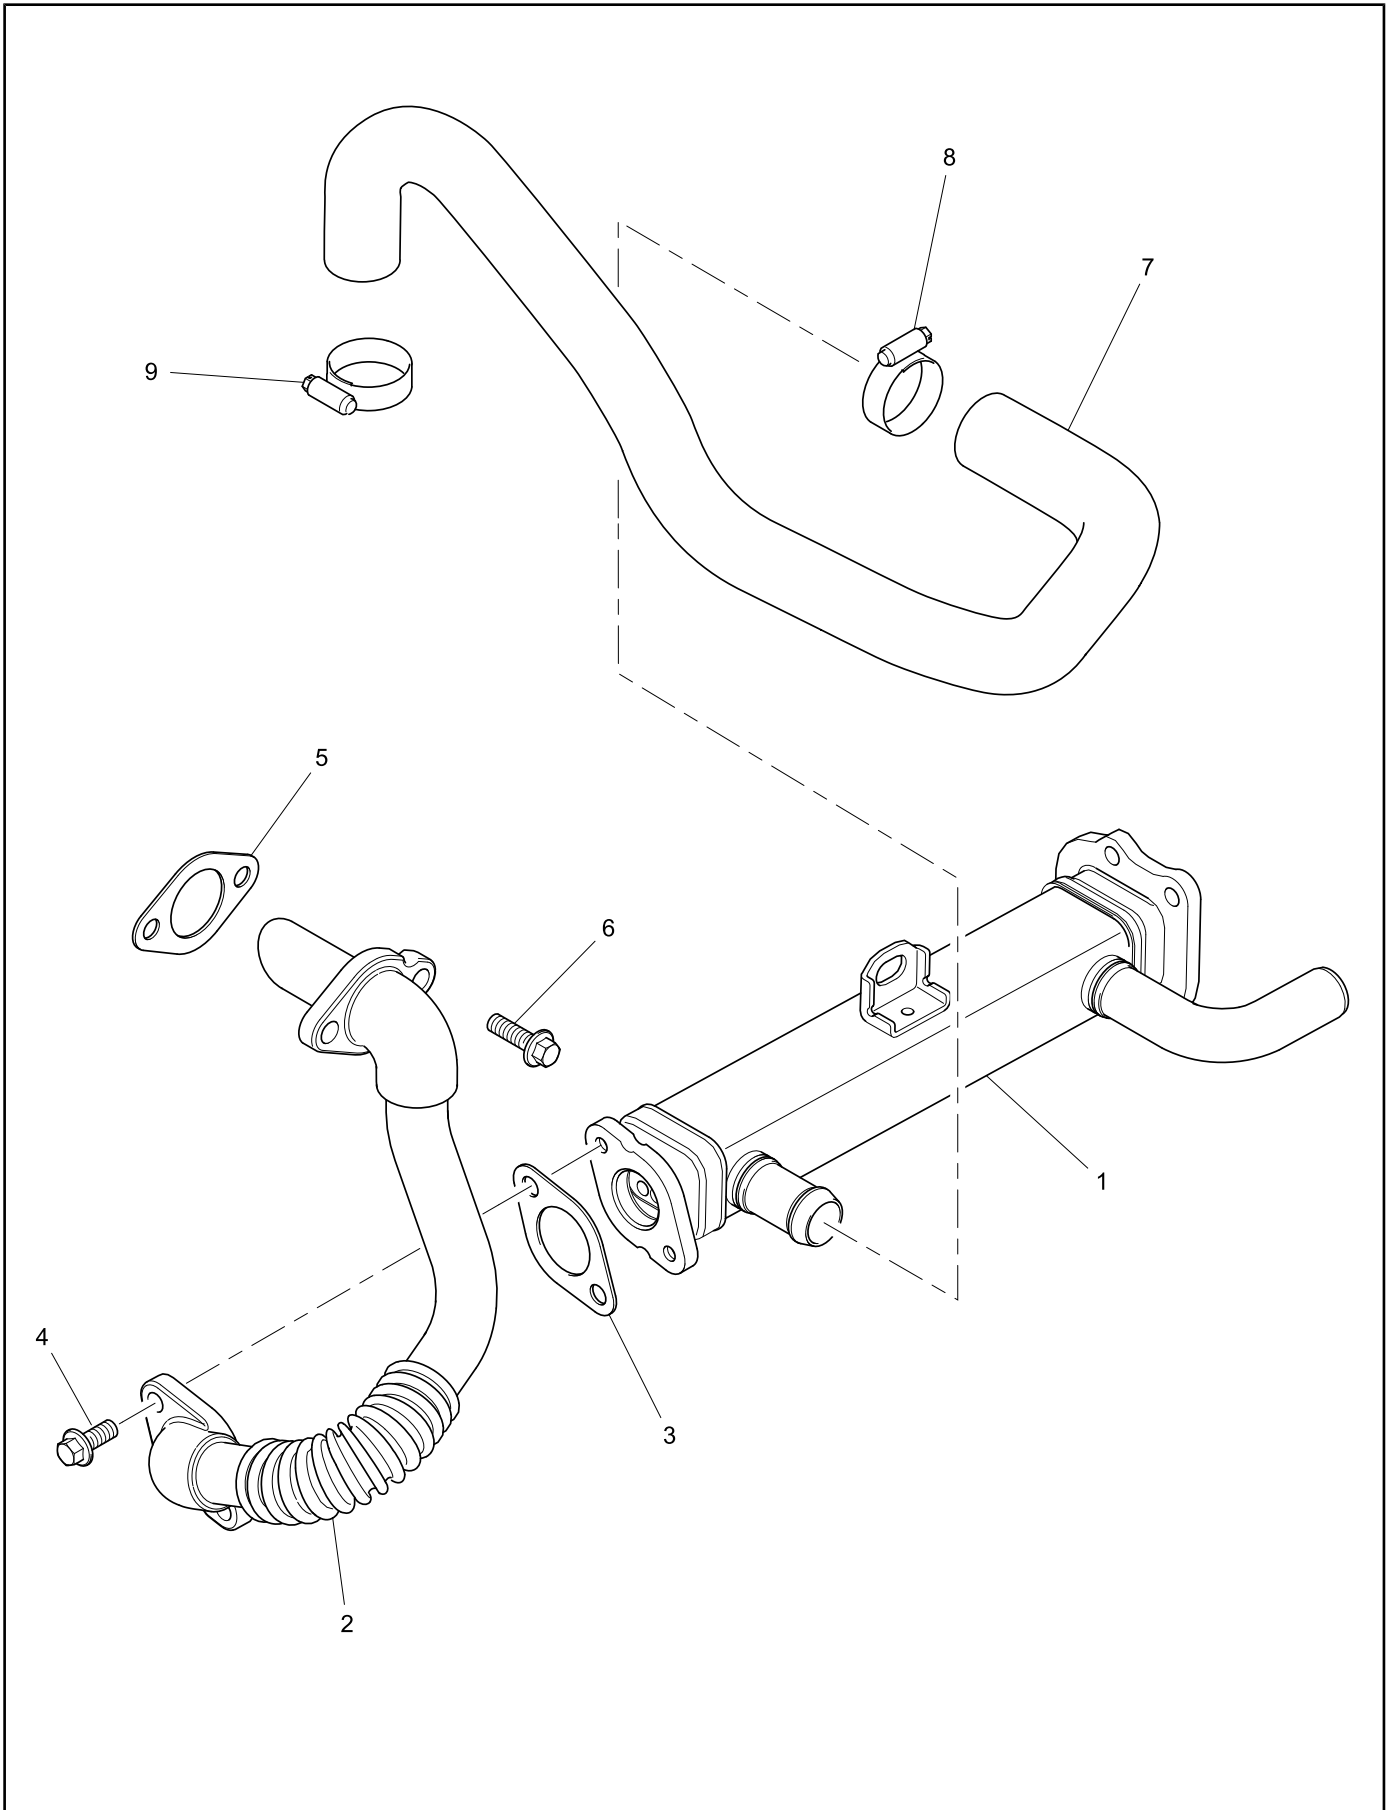

NOx Reduction System	Plate A
	5412249

Item	Part No.	References	Qty.	Description	Notes
1	T433904		1	COOLER	
2	T432113		1	PIPE - COOLER TO MANIFOLD	
3	T432095		1	GASKET	
4	2314F003		2	SCREW	
5	T432095		1	GASKET	
6	2314F005		2	SCREW	
7	T432131		1	HOSE	
8	2481863		1	HOSE CLIP	
9	2481863		1	HOSE CLIP