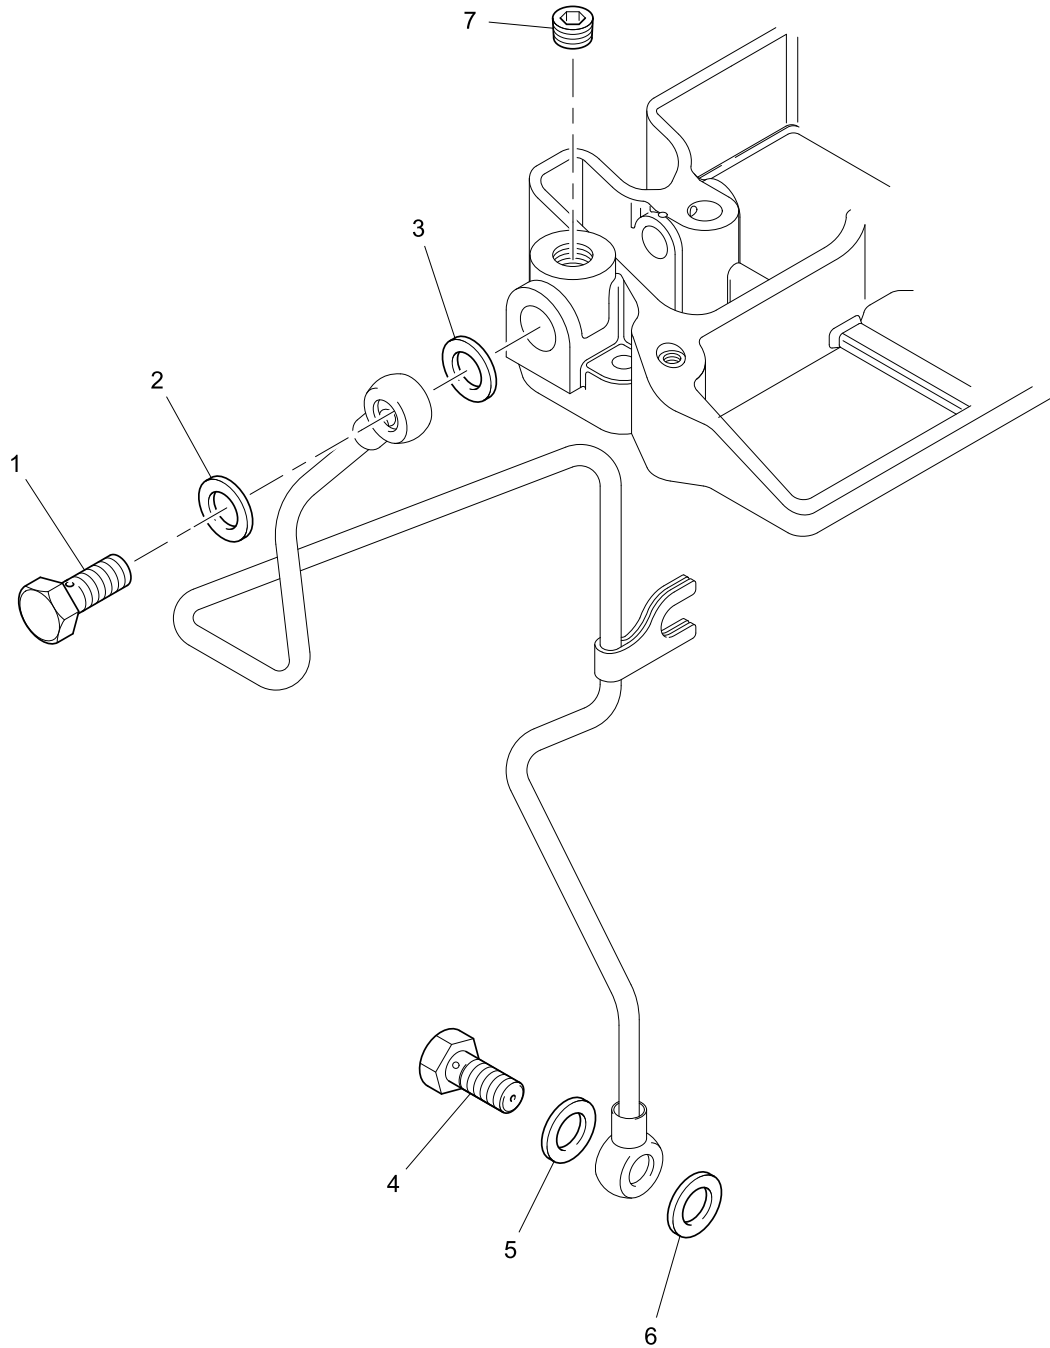

Engine Lifting Eyes	Plate A
	5285607

Item	Part No.	References	Qty.	Description	Notes
1	195816941		1	LIFTING EYE	
2	T425405		1	BOLT	

Item	Part No.	References	Qty.	Description	Notes
1	198486780		1	BANJO BOLT	
2	140996260		1	WASHER	
3	140996260		1	WASHER	
4	198486780		1	BANJO BOLT	
5	140996260		1	WASHER	
6	140996260		1	WASHER	
7	064400010	↔	1	PLUG	