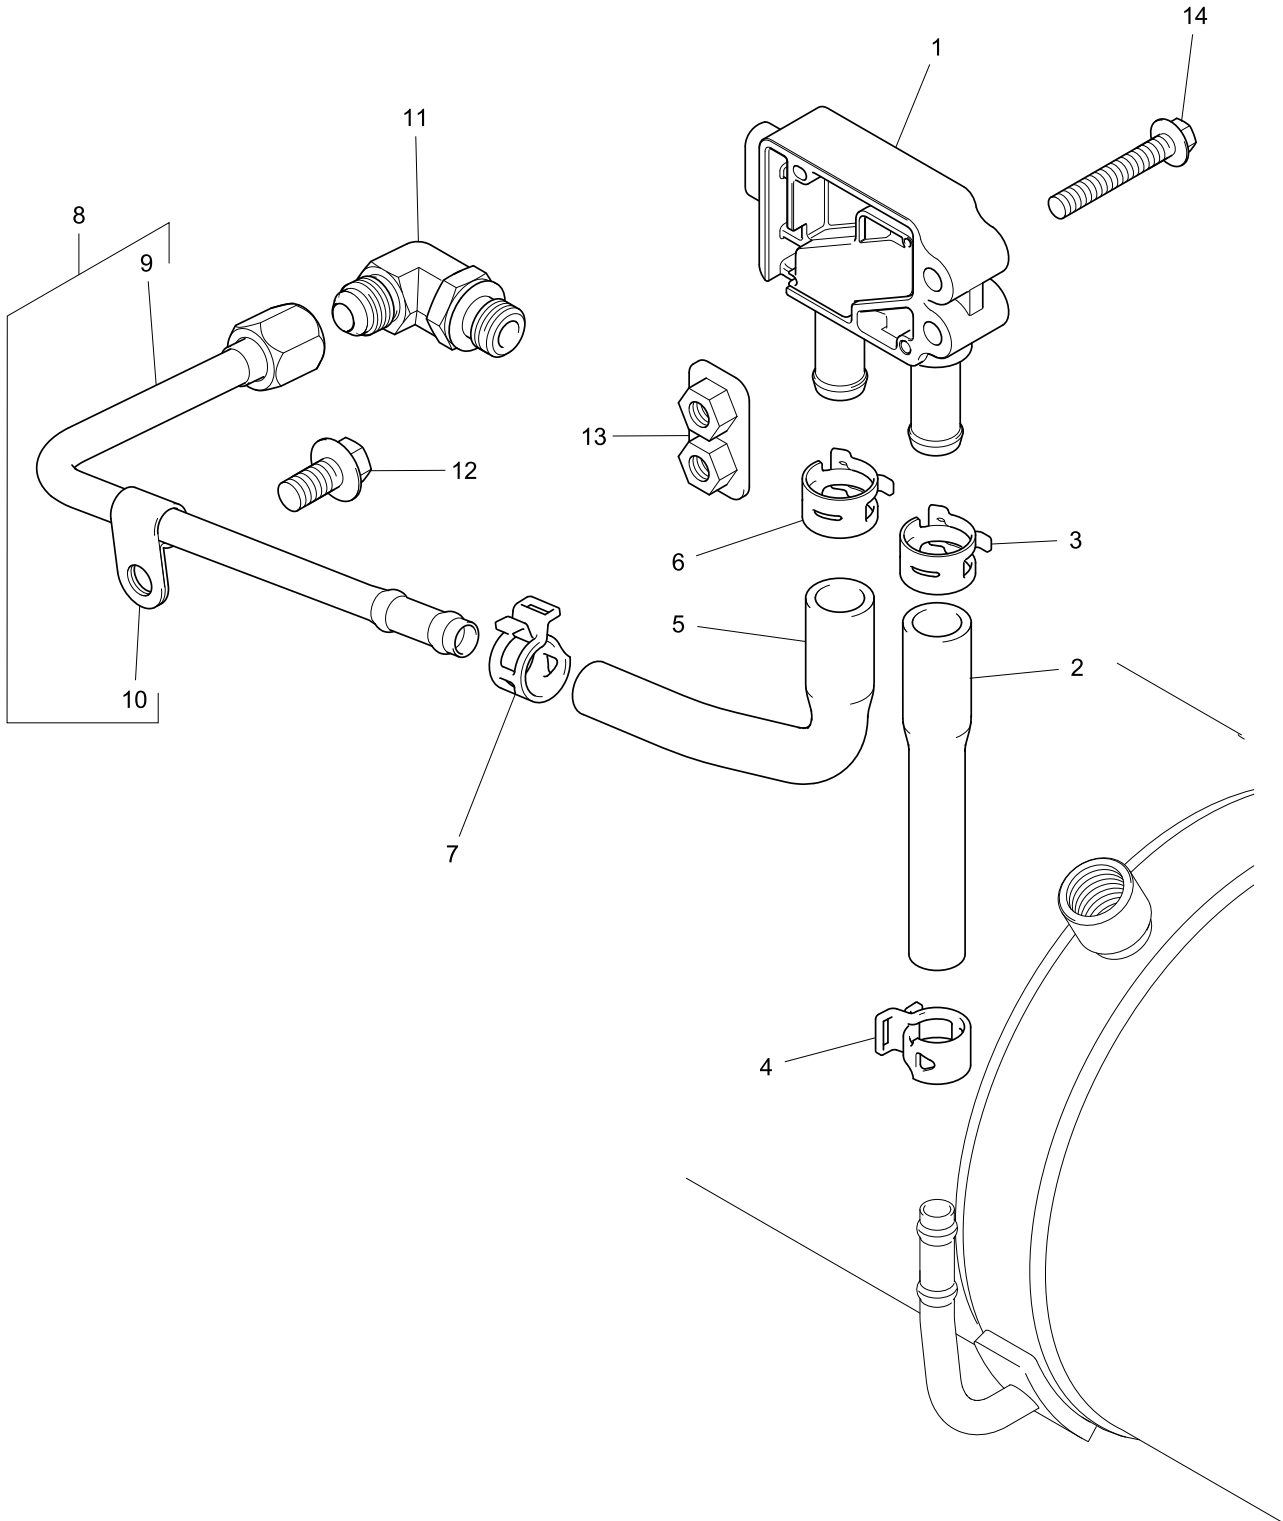

CEM - Sensors	Plate B
	5242331

Item	Part No.	References	Qty.	Description	Notes
1	T430823		1	SENSOR	
2	T432081		1	HOSE	
3	T432422		1	CLAMP	
4	T424437		1	CLAMP	
5	T432080		1	HOSE	
6	T432422		1	CLAMP	
7	T424437		1	CLAMP	
8	T432120		1	PIPE - AIR BALANCE	
9		⇒ T432120	1	PIPE - AIR BALANCE	
10	36565517		1	CLIP	
11	T402565		1	ADAPTOR	
12	2314H002		1	SCREW	
13	T432088		1	PLATE CLAMPING	
14	2314F009		2	SCREW