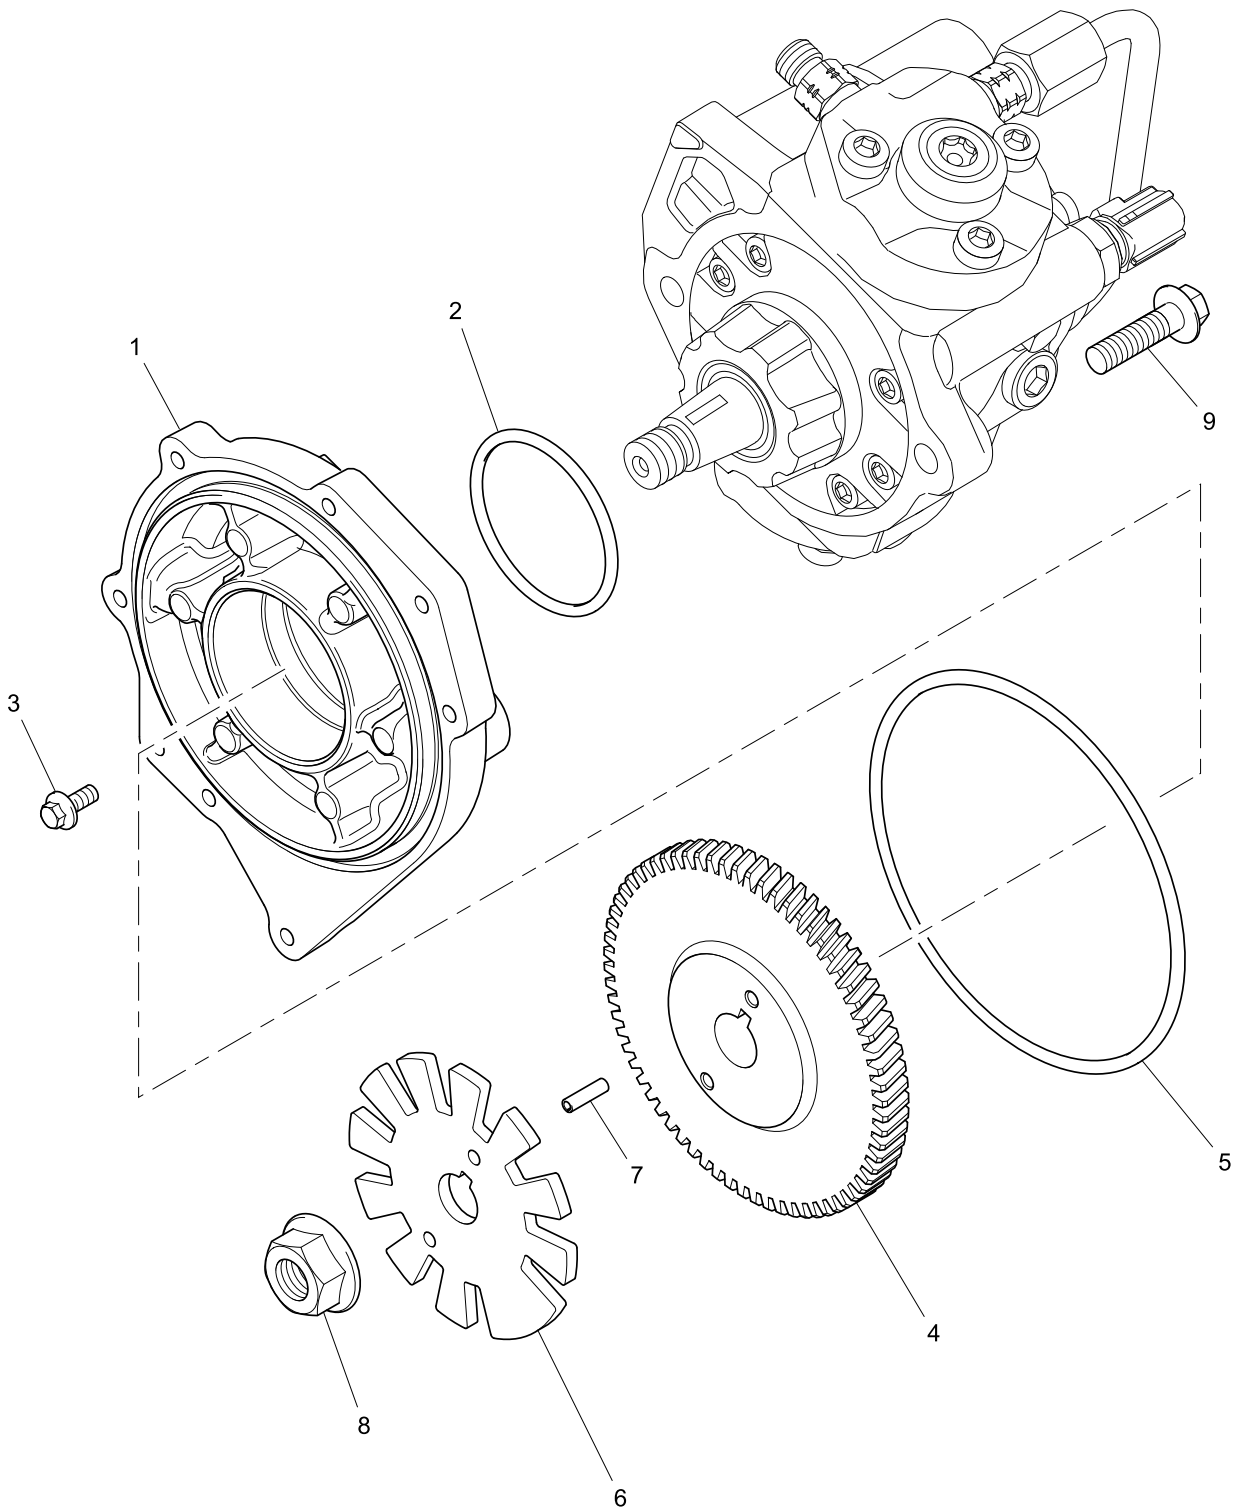

High Pressure Fuel Pump	Plate A
	5412241

Item	Part No.	References	Qty.	Description	Notes
1	T432111		1	HIGH PRESSURE FUEL PUMP	
2		⇒ T432111	1	HIGH PRESSURE FUEL PUMP	
3	T405451		1	TEMPERATURE SENSOR	
4		⇒ T405451	1	TEMPERATURE SENSOR	
5		⇒ T405451	1	O RING	
6	131296979		1	FUEL INJECTION PUMP KIT	
7		⇒ 131296979	1	VALVE	
8		⇒ 131296979	2	SCREW	
9		⇒ 131296979	1	O RING