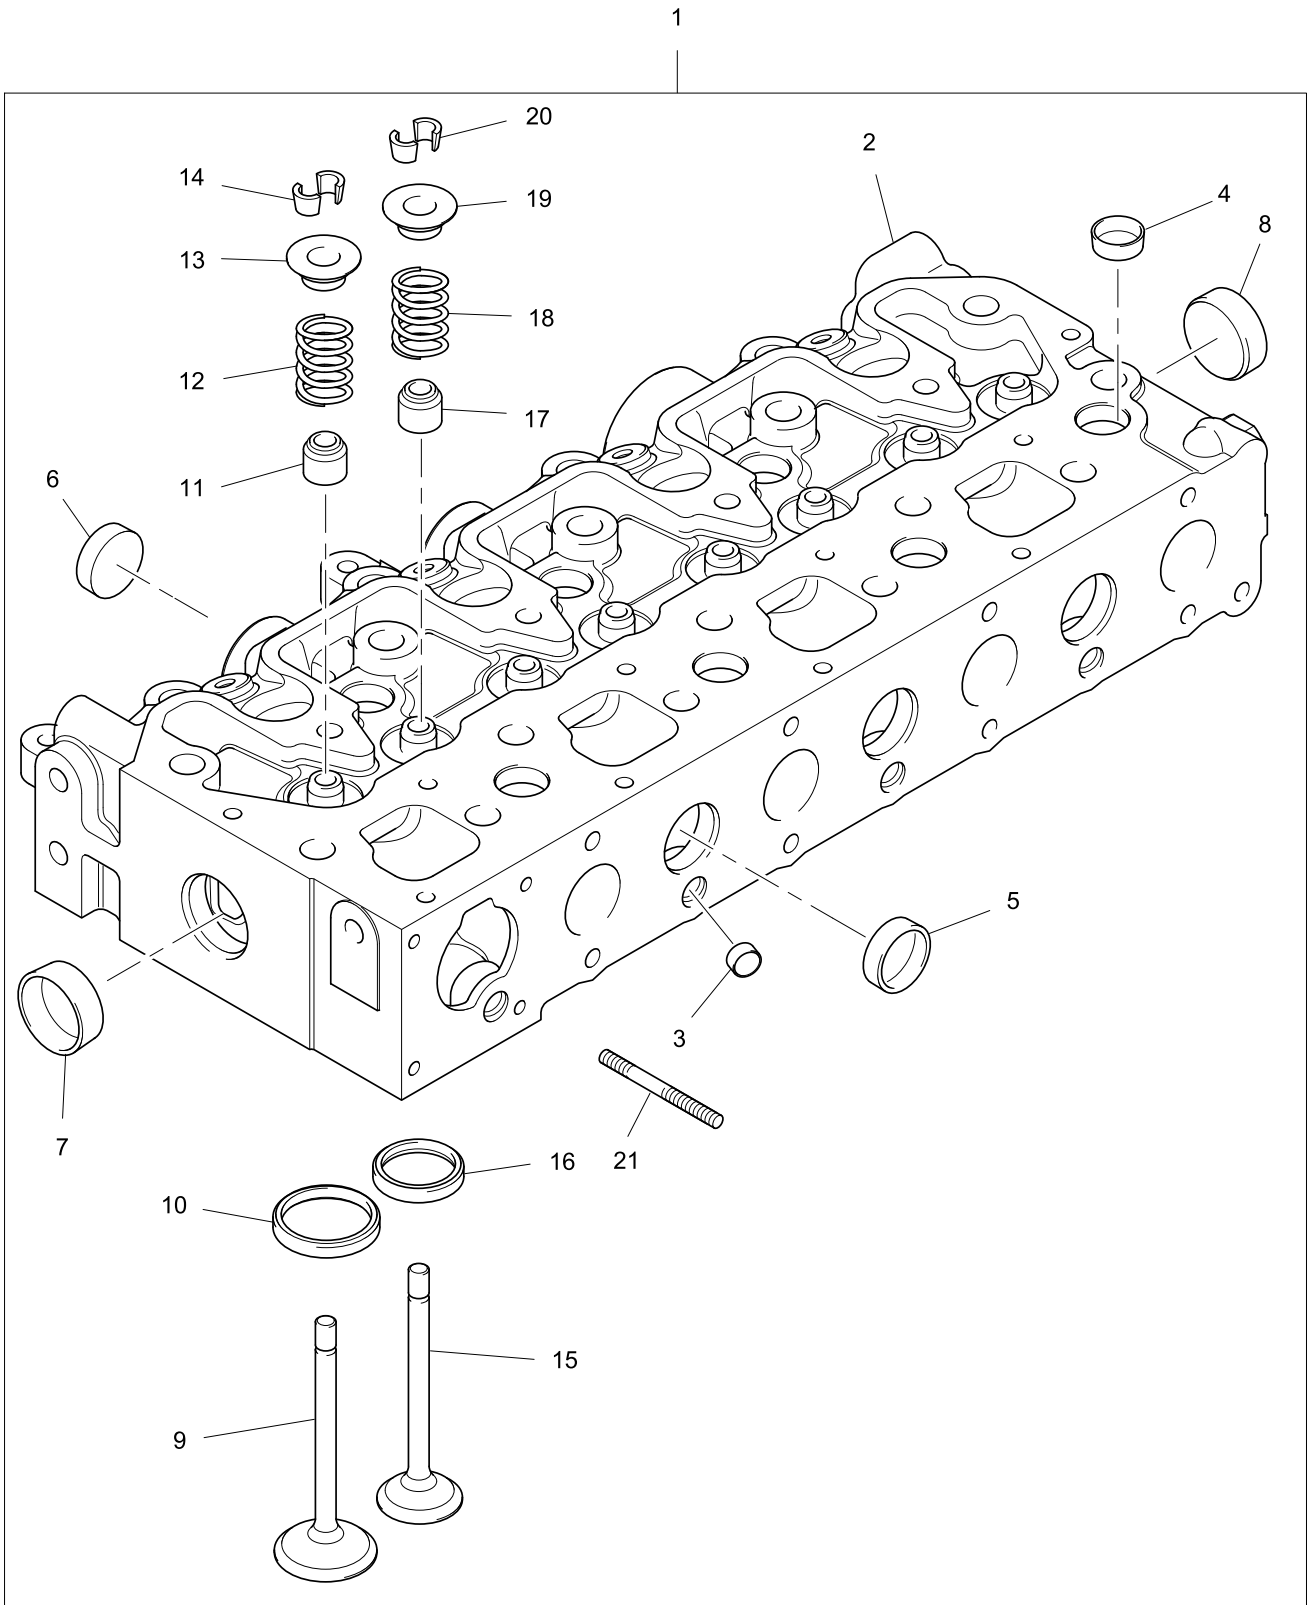

Pistons & Connecting Rods	Plate B
	5412240

Item	Part No.	References	Qty.	Description	Notes
1	T402620		1	BIG END BEARING KIT	
Service Options					
1	U5ME0030A	$\frac{+}{-} (-)0.25\text{MM}$	1	BIG END BRG KIT - U/S	
1	U5ME0030B	$\frac{+}{-} (-)0.50\text{MM}$	1	BIG END BRG KIT - U/S