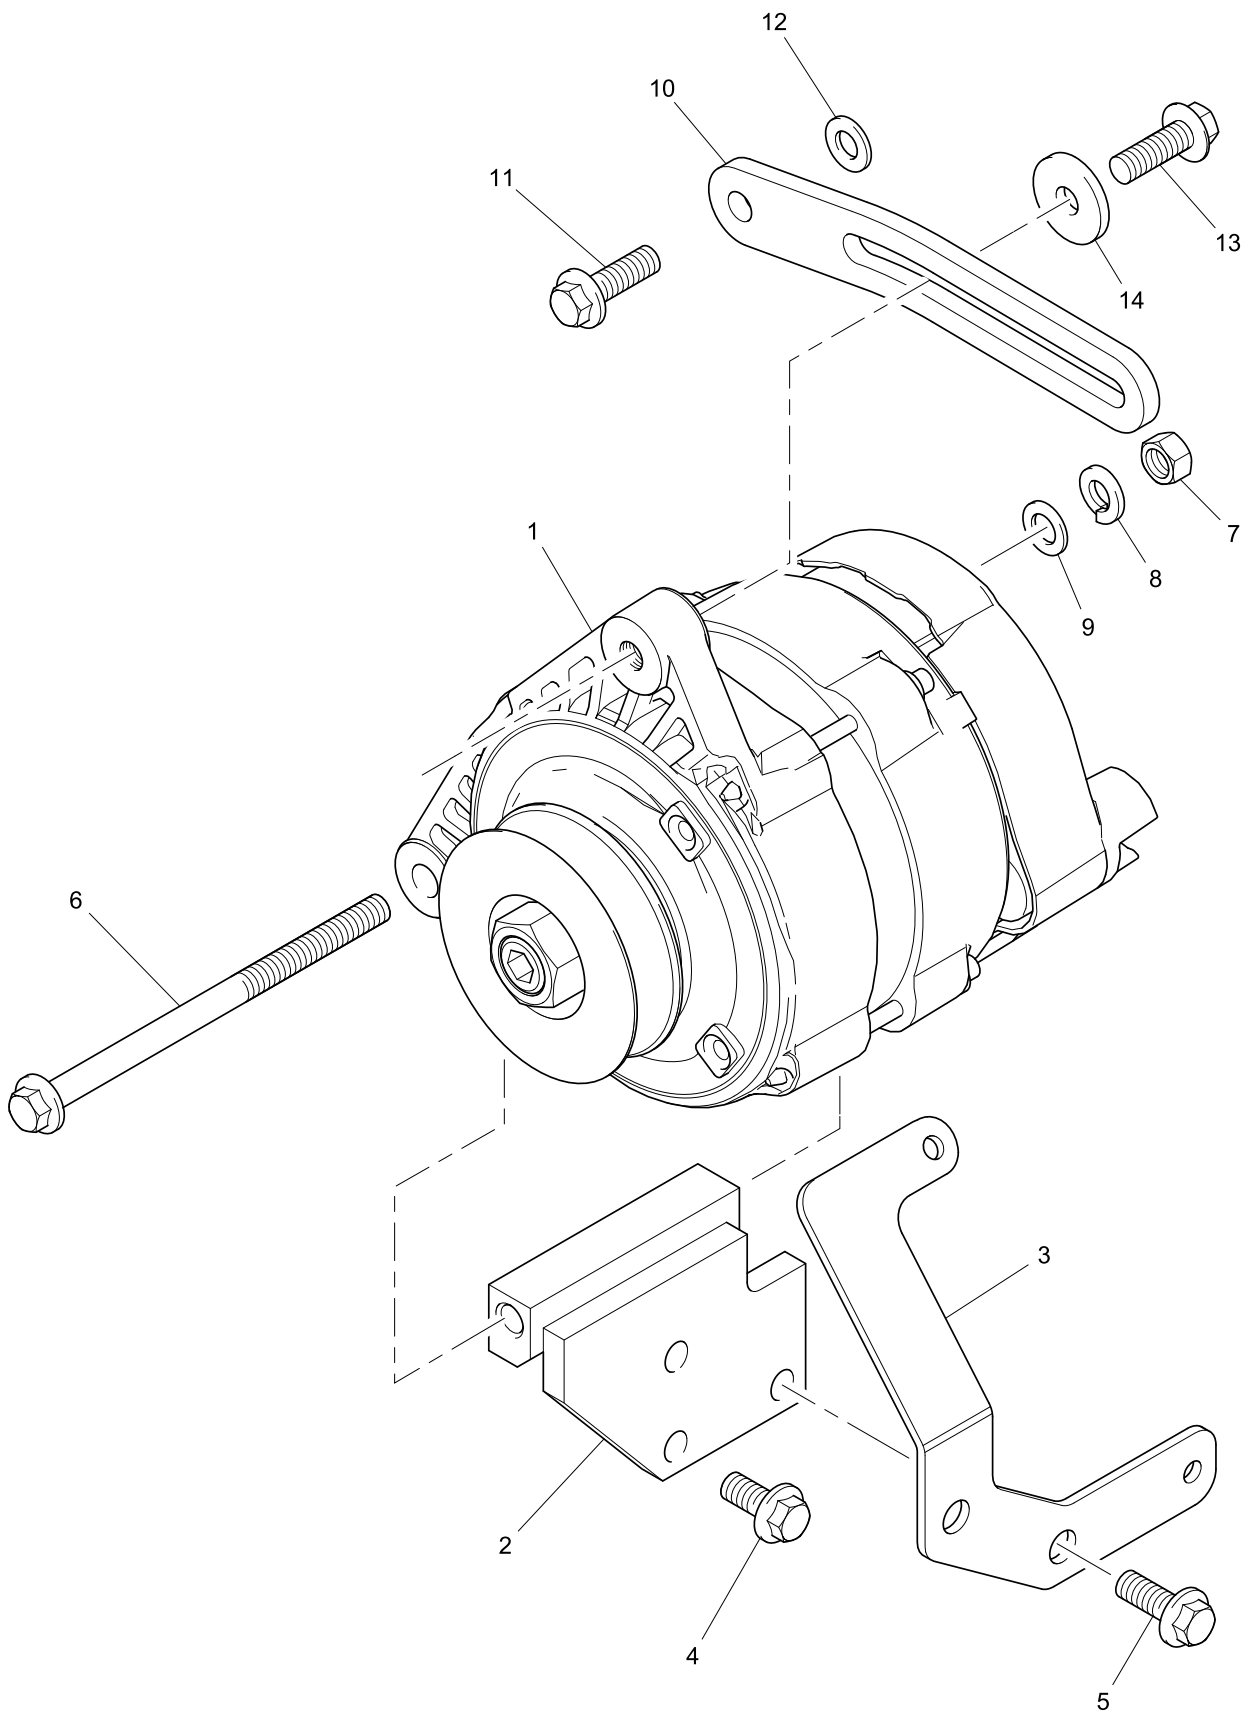

Item	Part No.	References	Qty.	Description	Notes
1	T423270		1	ALTERNATOR	
2	T423492		1	ALTERNATOR BRACKET	
3	T432102		1	BRACKET	
4	2314H002		1	SCREW	
5	2314H003		2	SCREW	
6	2314H022		1	SCREW	
7	020900008		1	NUT	
8	027100008		1	WASHER	
9	T432440		1	WASHER	
10	T432106		1	LEVER	
11	2314H004		2	SCREW	
12	T432440		1	WASHER	
13	2314H004		1	SCREW	
14	T432437		1	WASHER