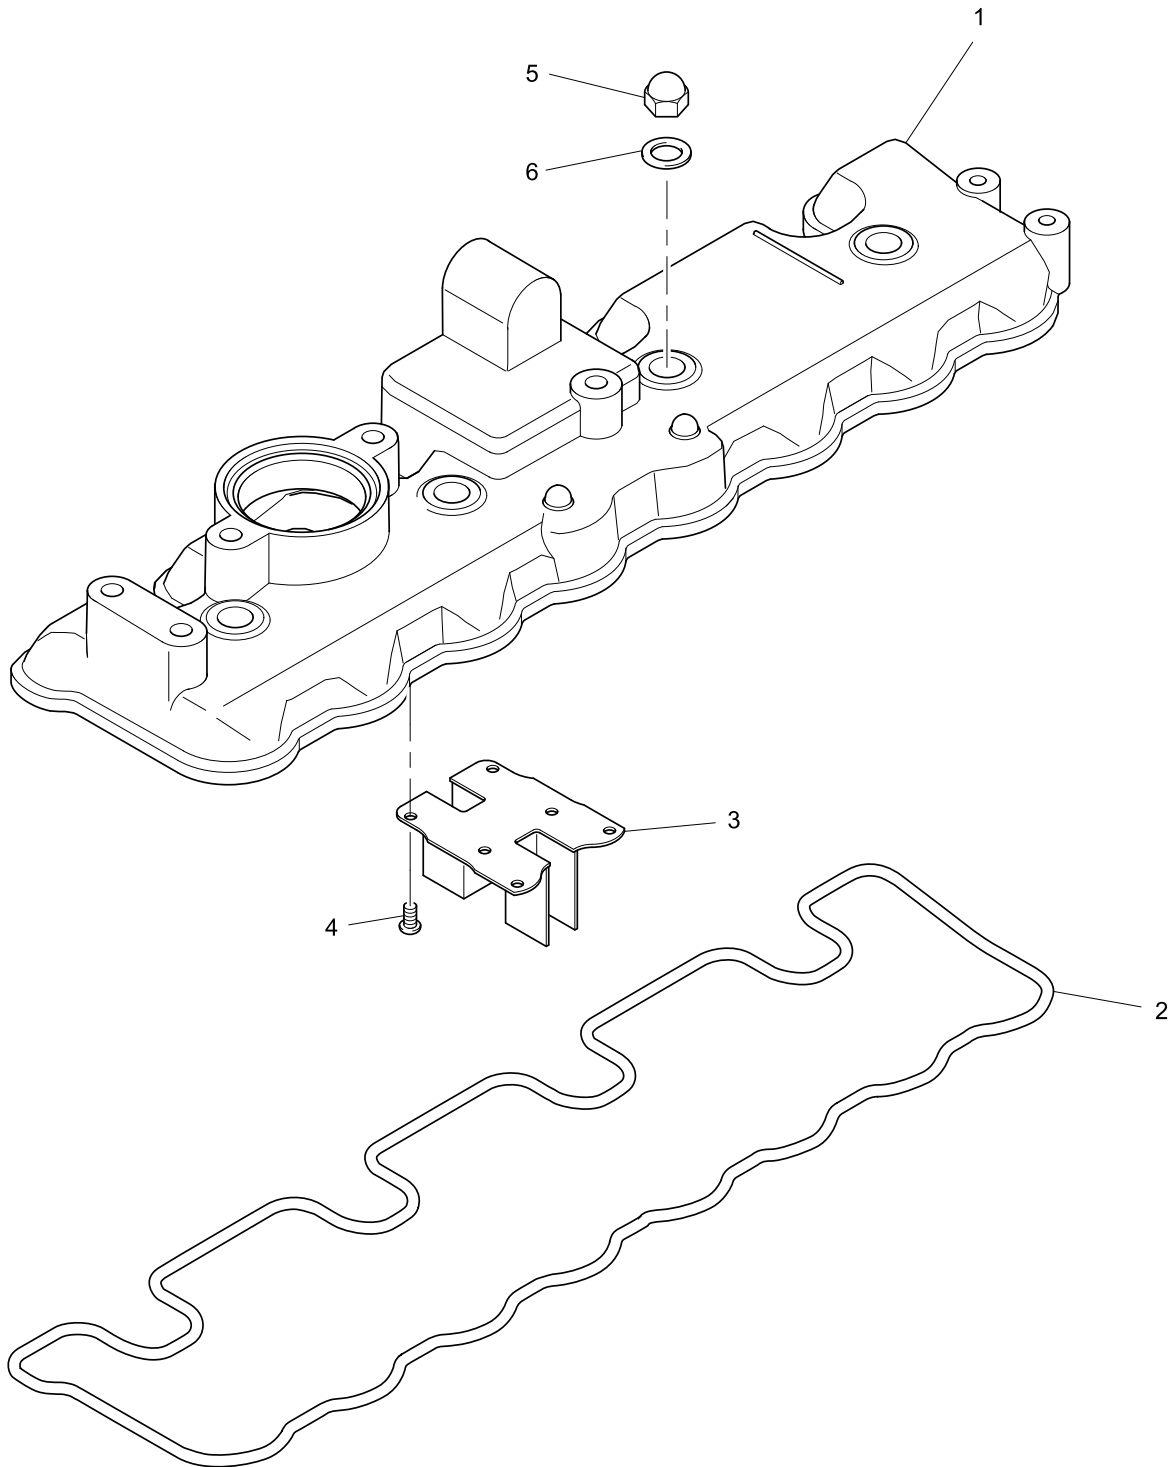

Cylinder Head Cover	Plate C
	5412249

Item	Part No.	References	Qty.	Description	Notes
1	U11211490		1	CYLINDER HEAD COVER	
2	U11996520		1	GASKET - CYL. HEAD COVER	
3	110666280		1	PLATE	
4	015600406		6	SCREW	
5	T428481		4	NUT	
6	2411D010		4	WASHER