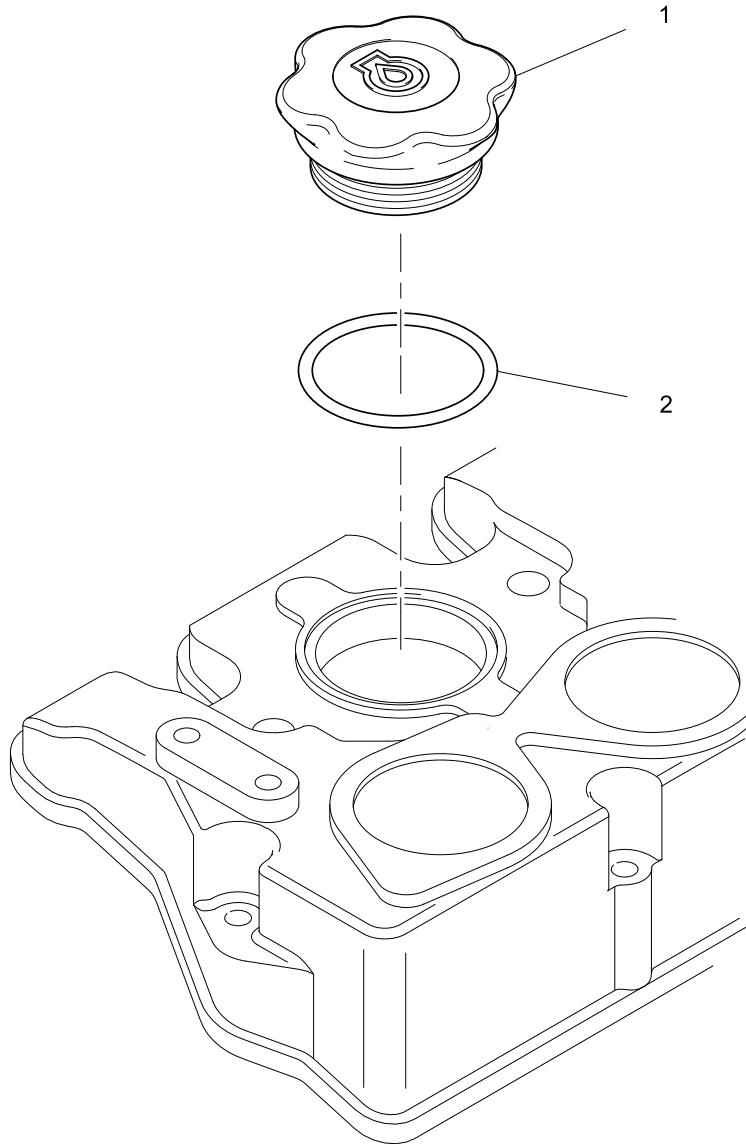

Lubricating Oil Filler	Plate A
	3985867

Item	Part No.	References	Qty.	Description	Notes
1	U98436350	Ⓢ	1	OIL FILLER CAP	
2	052100400		1	SEAL - O RING	
Service Options					
1	T403274		1	OIL FILLER CAP BLUETOOTH®