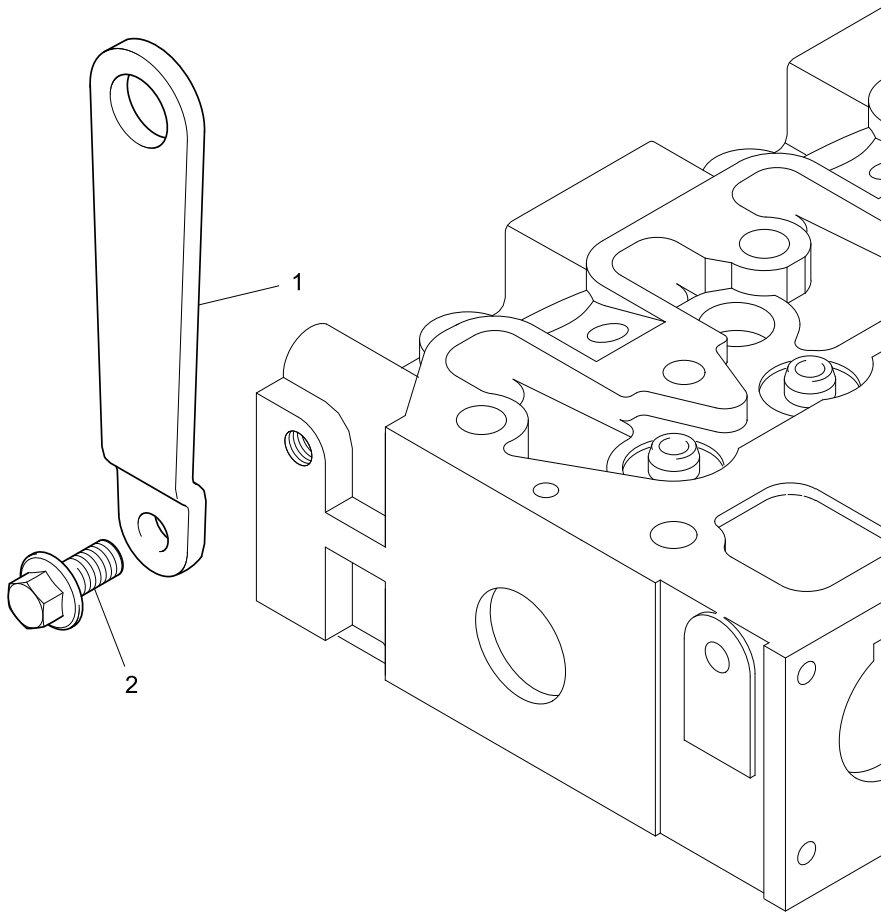

Engine Lifting Eyes	Plate A
	5285607

Item	Part No.	References	Qty.	Description	Notes
1	195816941		1	LIFTING EYE	
2	T425405		1	BOLT	

Item	Part No.	References	Qty.	Description	Notes
1	198486780		1	BANJO BOLT	
2	140996260		1	WASHER	
3	140996260		1	WASHER	
4	198486780		1	BANJO BOLT	
5	140996260		1	WASHER	
6	140996260		1	WASHER	
7	064400010	↔	1	PLUG	