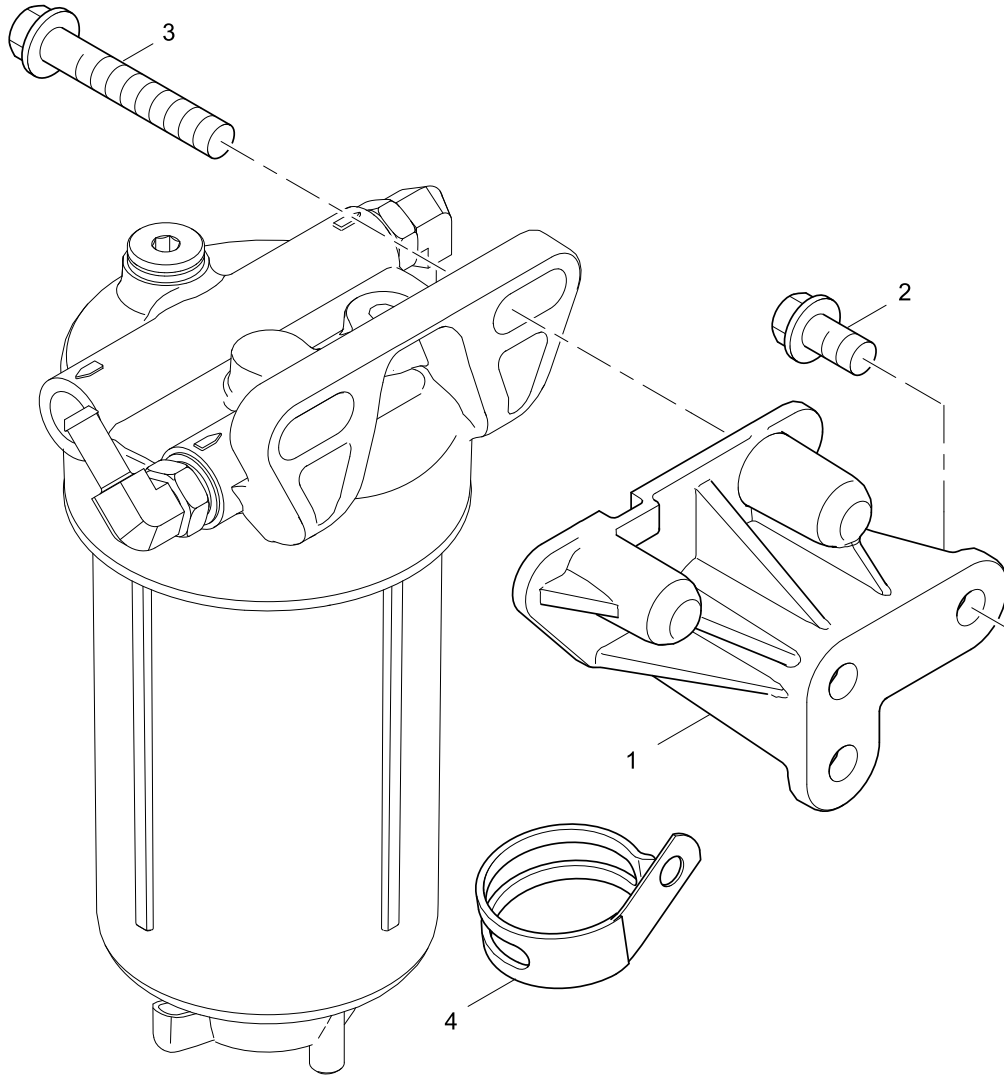

Fuel Filter	Plate C
	4665550

Item	Part No.	References	Qty.	Description	Notes
1	T421705		1	BRACKET	
2	2314H002		3	SCREW	
3	2314J005		1	SCREW	
4	399113620		1	CLAMP