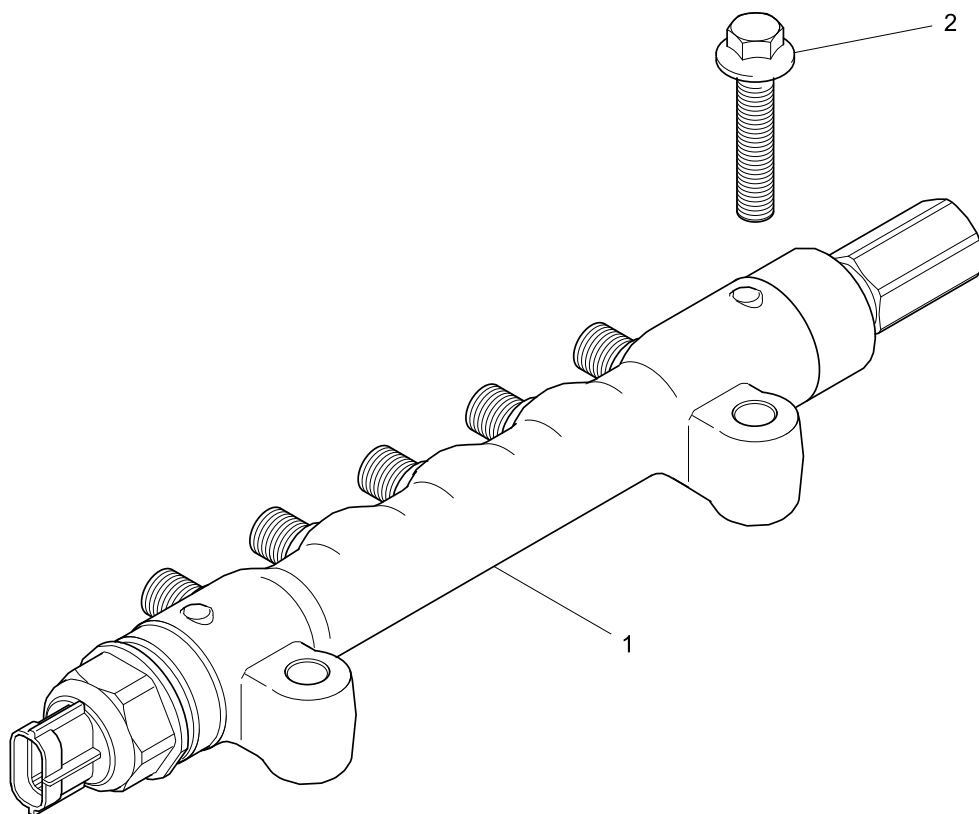

Item	Part No.	References	Qty.	Description	Notes
1	T428531		1	FLANGE	
2	052400500		1	SEAL	
3	2314F003		2	SCREW	
4	T432046		1	GEAR	
5	052301150		1	SEAL	
6	T432087		1	TIMING DEVICE	
7	030300414		2	PIN	
8	023109011		1	NUT	
9	2314H005		2	SCREW