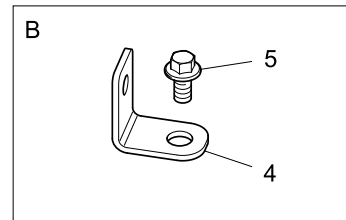

Wiring Harness	Plate B
	5675720

Item	Part No.	References	Qty.	Description	Notes
1	T432099		1	BRACKET	
2	399113620		2	CLAMP	
3	2314H002		5	SCREW	
4	U85977760		1	STAY	
5	2314F002		1	SCREW	
6	2817A011		1	WIRING CLIP	
7	T433305		1	WIRING CLIP	
8	399111040		1	CLAMP	
9	2314H001		1	SCREW