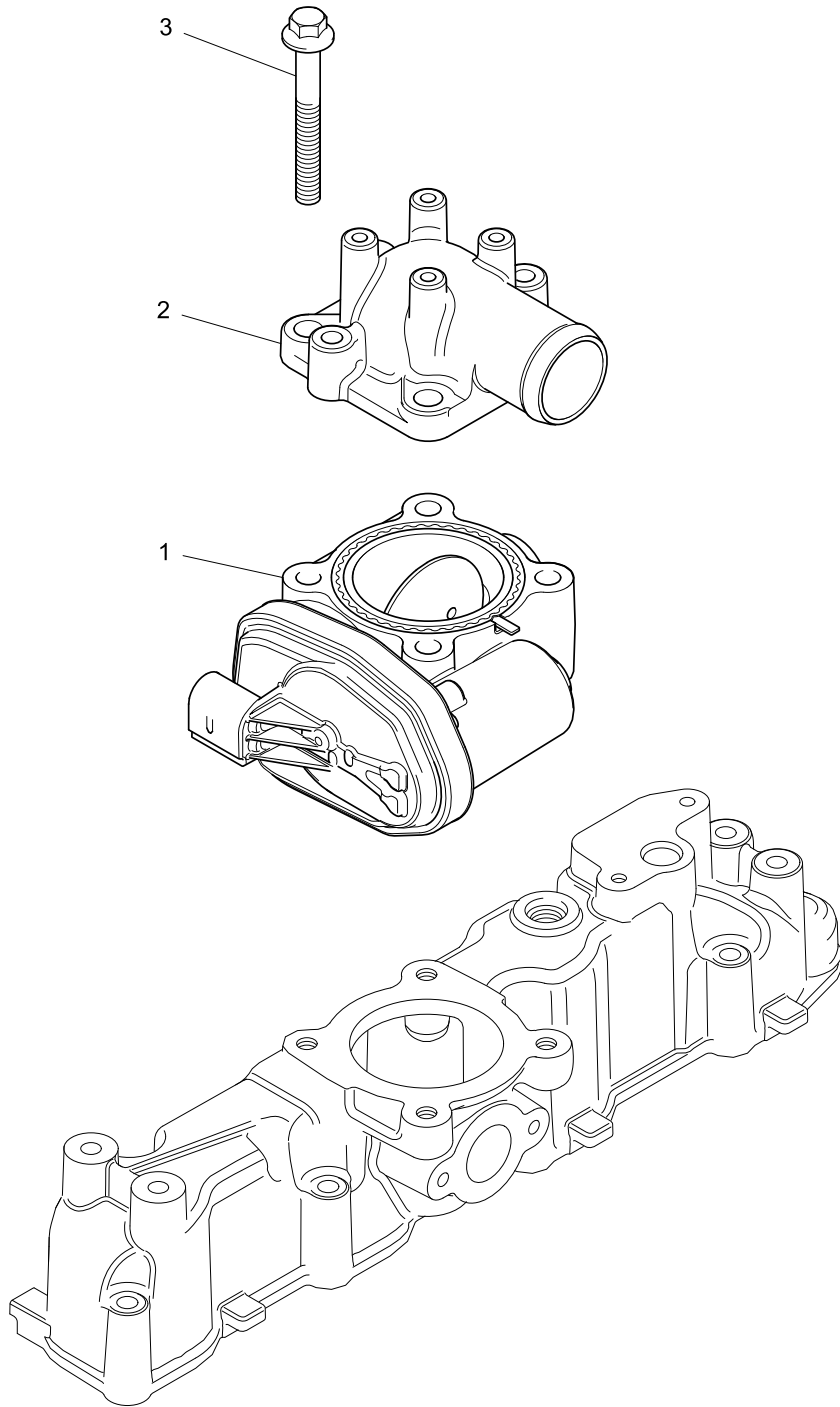

Inlet Manifold	Plate B
	5412249

Item	Part No.	References	Qty.	Description	Notes
1	T431847	↔	1	THROTTLE	
2	T432105		1	ADAPTOR	
3	2314H012		4	SCREW