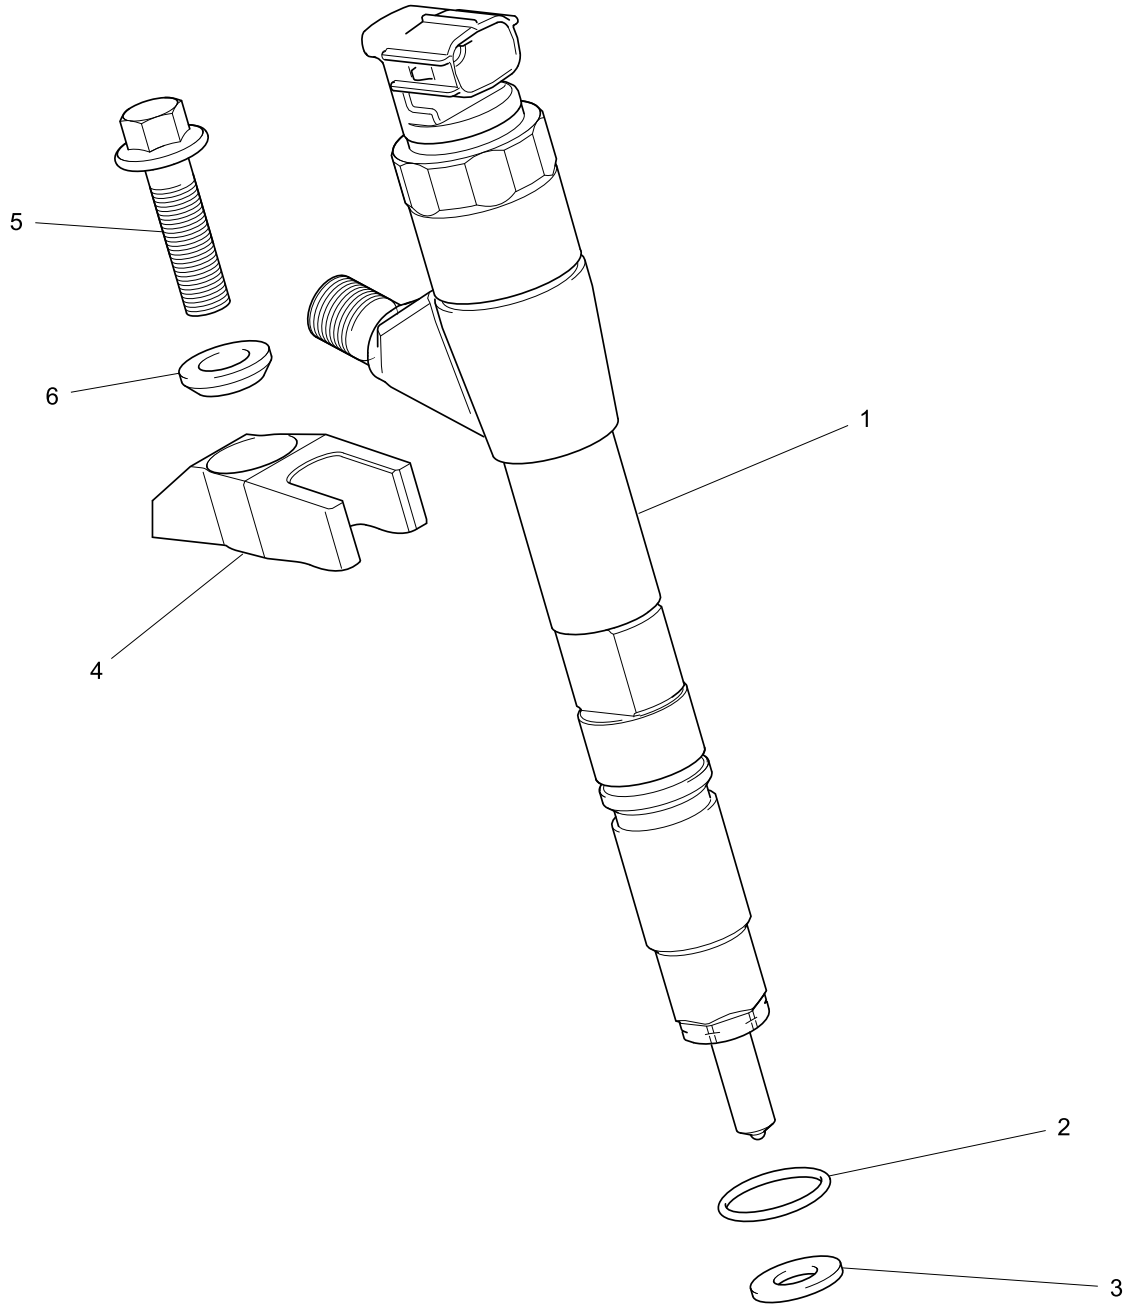

Item	Part No.	References	Qty.	Description	Notes
1	131607270		1	PIPE - LEAK OFF	
2	T431915		1	BANJO BOLT	
3	131426400		1	WASHER	
4	131426400		1	WASHER	
5	198481150		1	BANJO BOLT	
6	131426400		1	WASHER	
7	131426400		1	WASHER	
8	131607330		1	PIPE - LEAK OFF	
9	068209668		1	HOSE - FUEL	
10	067200100		1	CLIP	
11	067200100		1	CLIP	
12	T431915		4	BANJO BOLT	
13	131426400		4	WASHER	
14	131426400		4	WASHER