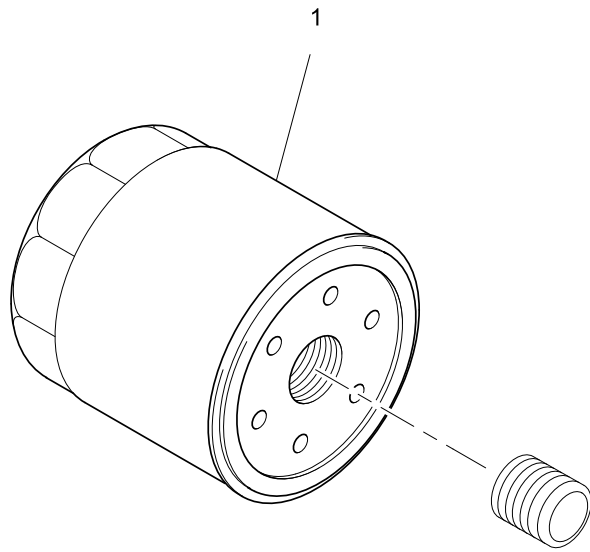

Lubricating Oil Filler	Plate A
	3985867

Item	Part No.	References	Qty.	Description	Notes
1	U98436350	Ⓢ	1	OIL FILLER CAP	
2	052100400		1	SEAL - O RING	
Service Options					
1	T403274		1	OIL FILLER CAP BLUETOOTH®