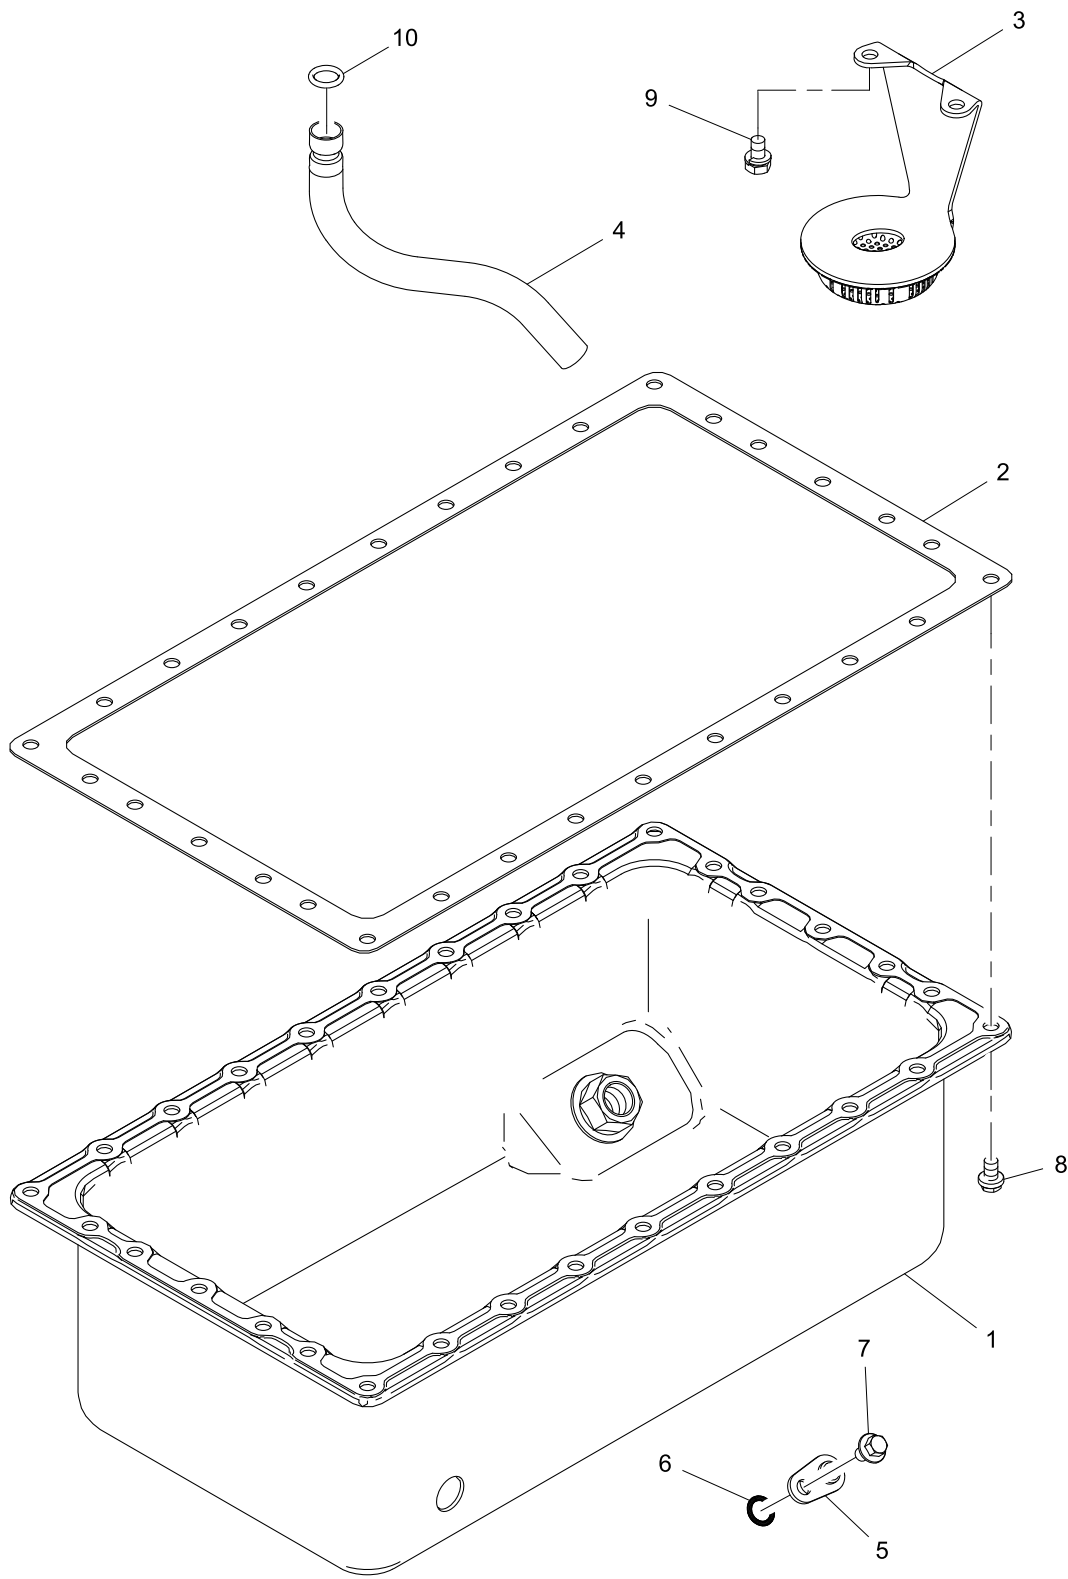

Item	Part No.	References	Qty.	Description	Notes
1	U10701050	↔	1	SUMP	
2	110996860	↔	1	GASKET - SUMP	
3	U40406790		1	OIL SUCTION STRAINER	
4	140987090		1	PIPE - OIL SUCTION	
5	U98436290		1	PLATE	
6	052100100	↔	2	SEAL - O RING	
7	2314F001		1	SCREW	
8	T418686		30	SCREW	
9	011310612		2	SCREW	
10	052109076		1	SEAL - O RING