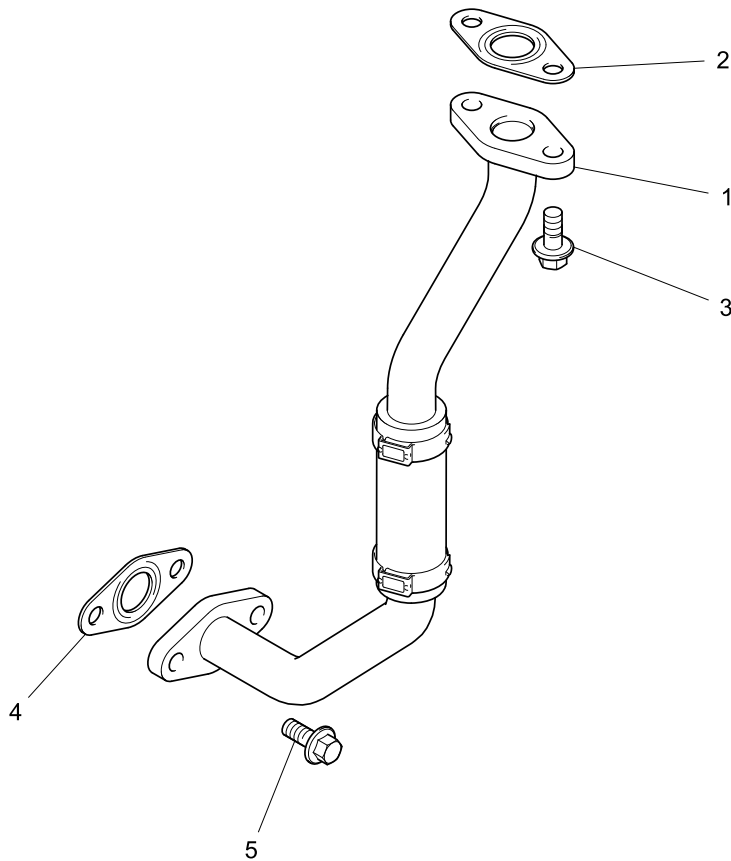

Turbo Oil Drain Pipe	Plate A
	5412249

Item	Part No.	References	Qty.	Description	Notes
1	T432127		1	PIPE - TURBO OIL DRAIN	
2	3688A035	↔	1	GASKET	
3	2314F003		2	SCREW	
4	3688A035	↔	1	GASKET	
5	2314F003		2	SCREW