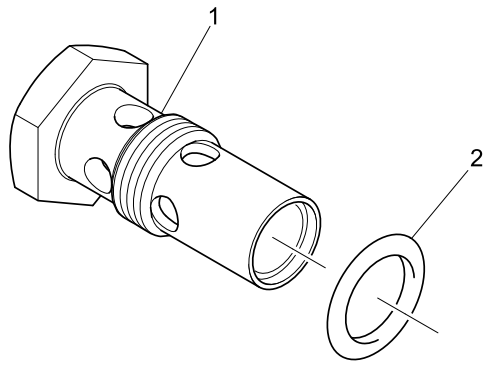

Cylinder Block	Plate A
	5412238

Item	Part No.	References	Qty.	Description	Notes
1			1	CYLINDER BLOCK ASSEMBLY	(1)
2	198466940		4	PLUG	
3	198466010		3	PLUG	
4	198466020		2	PLUG	
5	064210025	↖	2	PLUG	
6	064209055		1	PLUG	
7	064209055		3	PLUG	
8	064209055		1	PLUG	
9	198466920		2	PLUG	
10	T420246		1	PLUG	
11	140546020		1	CONNECTION	
12	198517222	Ⓢ	1	BUSH	
13	042309017		1	NEEDLE BEARING	
14	042309018		1	NEEDLE BEARING	
15	040106203		1	BALL BEARING	
16	064100045		1	PLUG	
17	030501025		2	DOWEL	
18	T30309005		2	SPRING PIN	
Service Options					
12	198517226	⅜ (-)0.25MM	1	BUSH	
12	198517229	⅜ (-)0.50MM	1	BUSH	

Footnotes	
(1)	SERVICE BY COMPLETE ENGINE

Cylinder Block	Plate B
	5412238

Item	Part No.	References	Qty.	Description	Notes
1	340674010		1	ADAPTOR	
2	198487890		1	CONNECTION	

Rear End Oil Seal	Plate A
	5412238

Item	Part No.	References	Qty.	Description	Notes
1	050209083		1	SEAL - REAR END OIL	

Footnotes

Pipes	Plate A
	5412238

Item	Part No.	References	Qty.	Description	Notes
1	140607720		1	PIPE - OIL	

Relief Valve	Plate A
	5412238