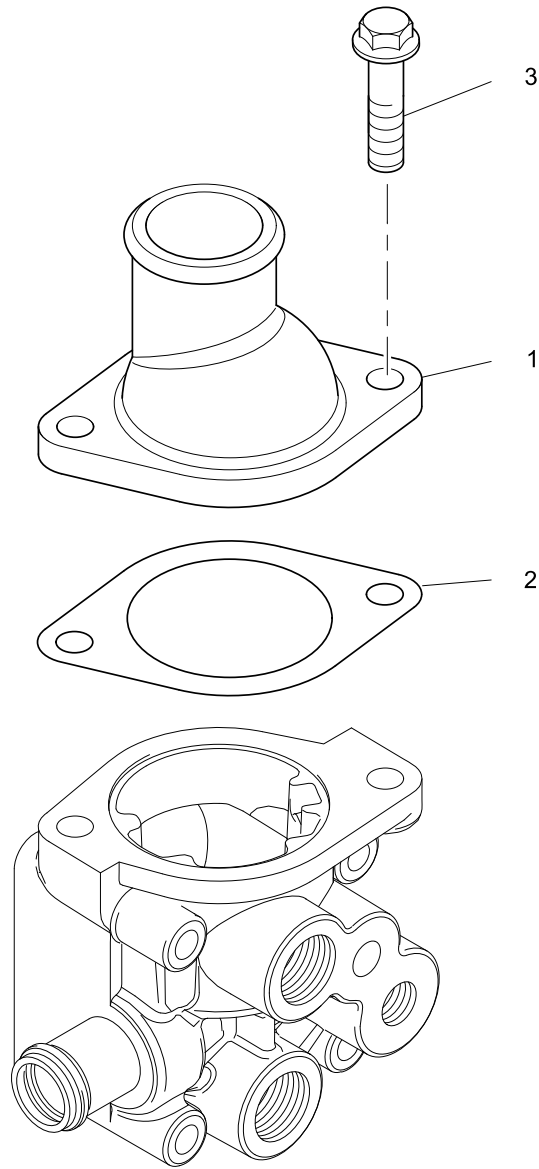

Water Outlet Housing	Plate A
	3985884

Item	Part No.	References	Qty.	Description	Notes
1	145226320	↔	1	CONNECTION	
2	U45996051		1	GASKET - THERMOSTAT HSG	
3	011510825		2	SCREW