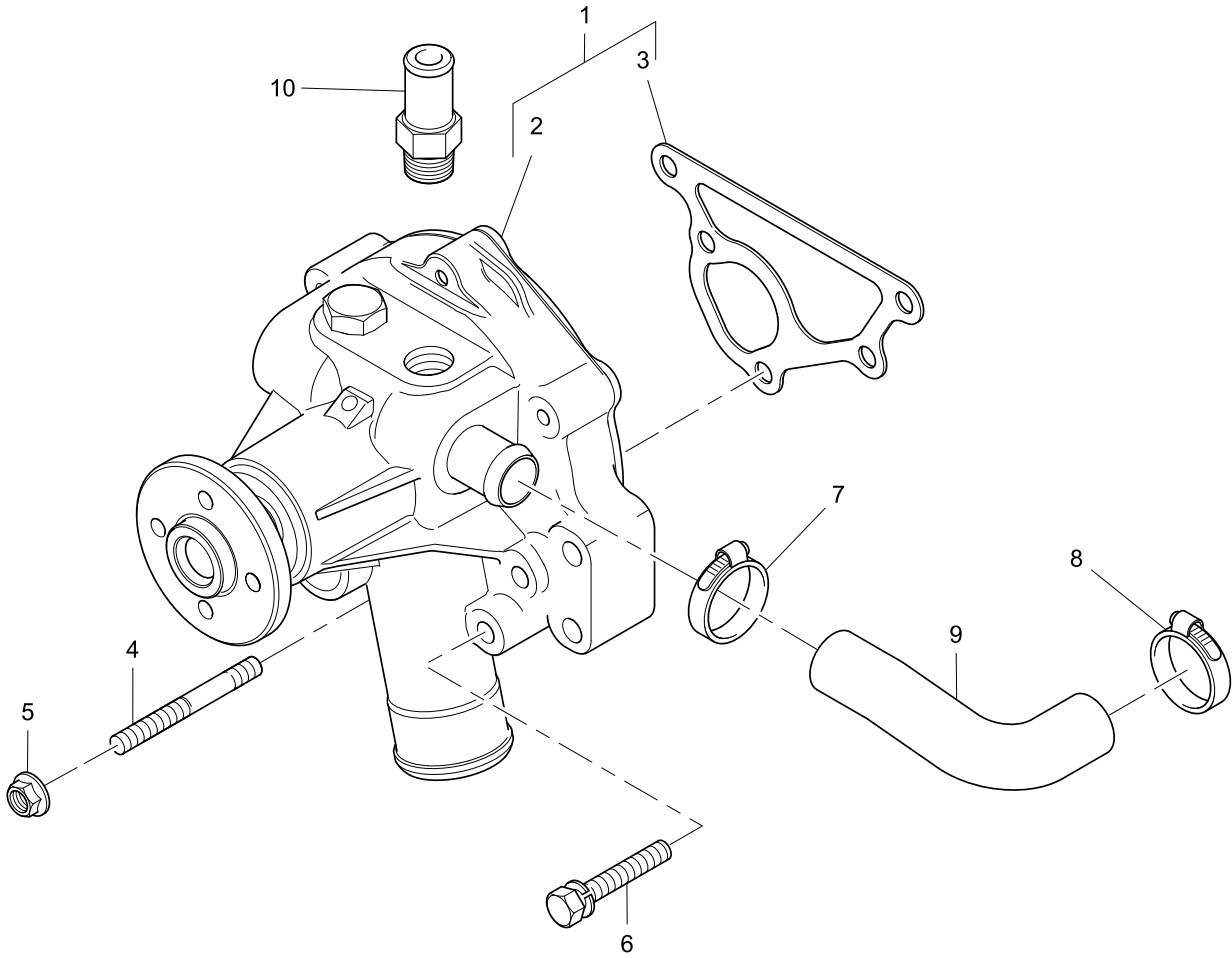

Water Pump	Plate A
	5665994

Item	Part No.	References	Qty.	Description	Notes
1	T432009		1	WATER PUMP KIT	
2		⇒ T432009	1	WATER PUMP	
3	U45996990		1	GASKET - WATER PUMP	
4	012110635		1	STUD	
5	023100006		1	NUT	
6	011310645		4	SCREW	
7	T426675		1	HOSE CLIP	
8	T426675		1	HOSE CLIP	
9	145537300		1	HOSE	
10	198481280	↔	1	CONNECTOR