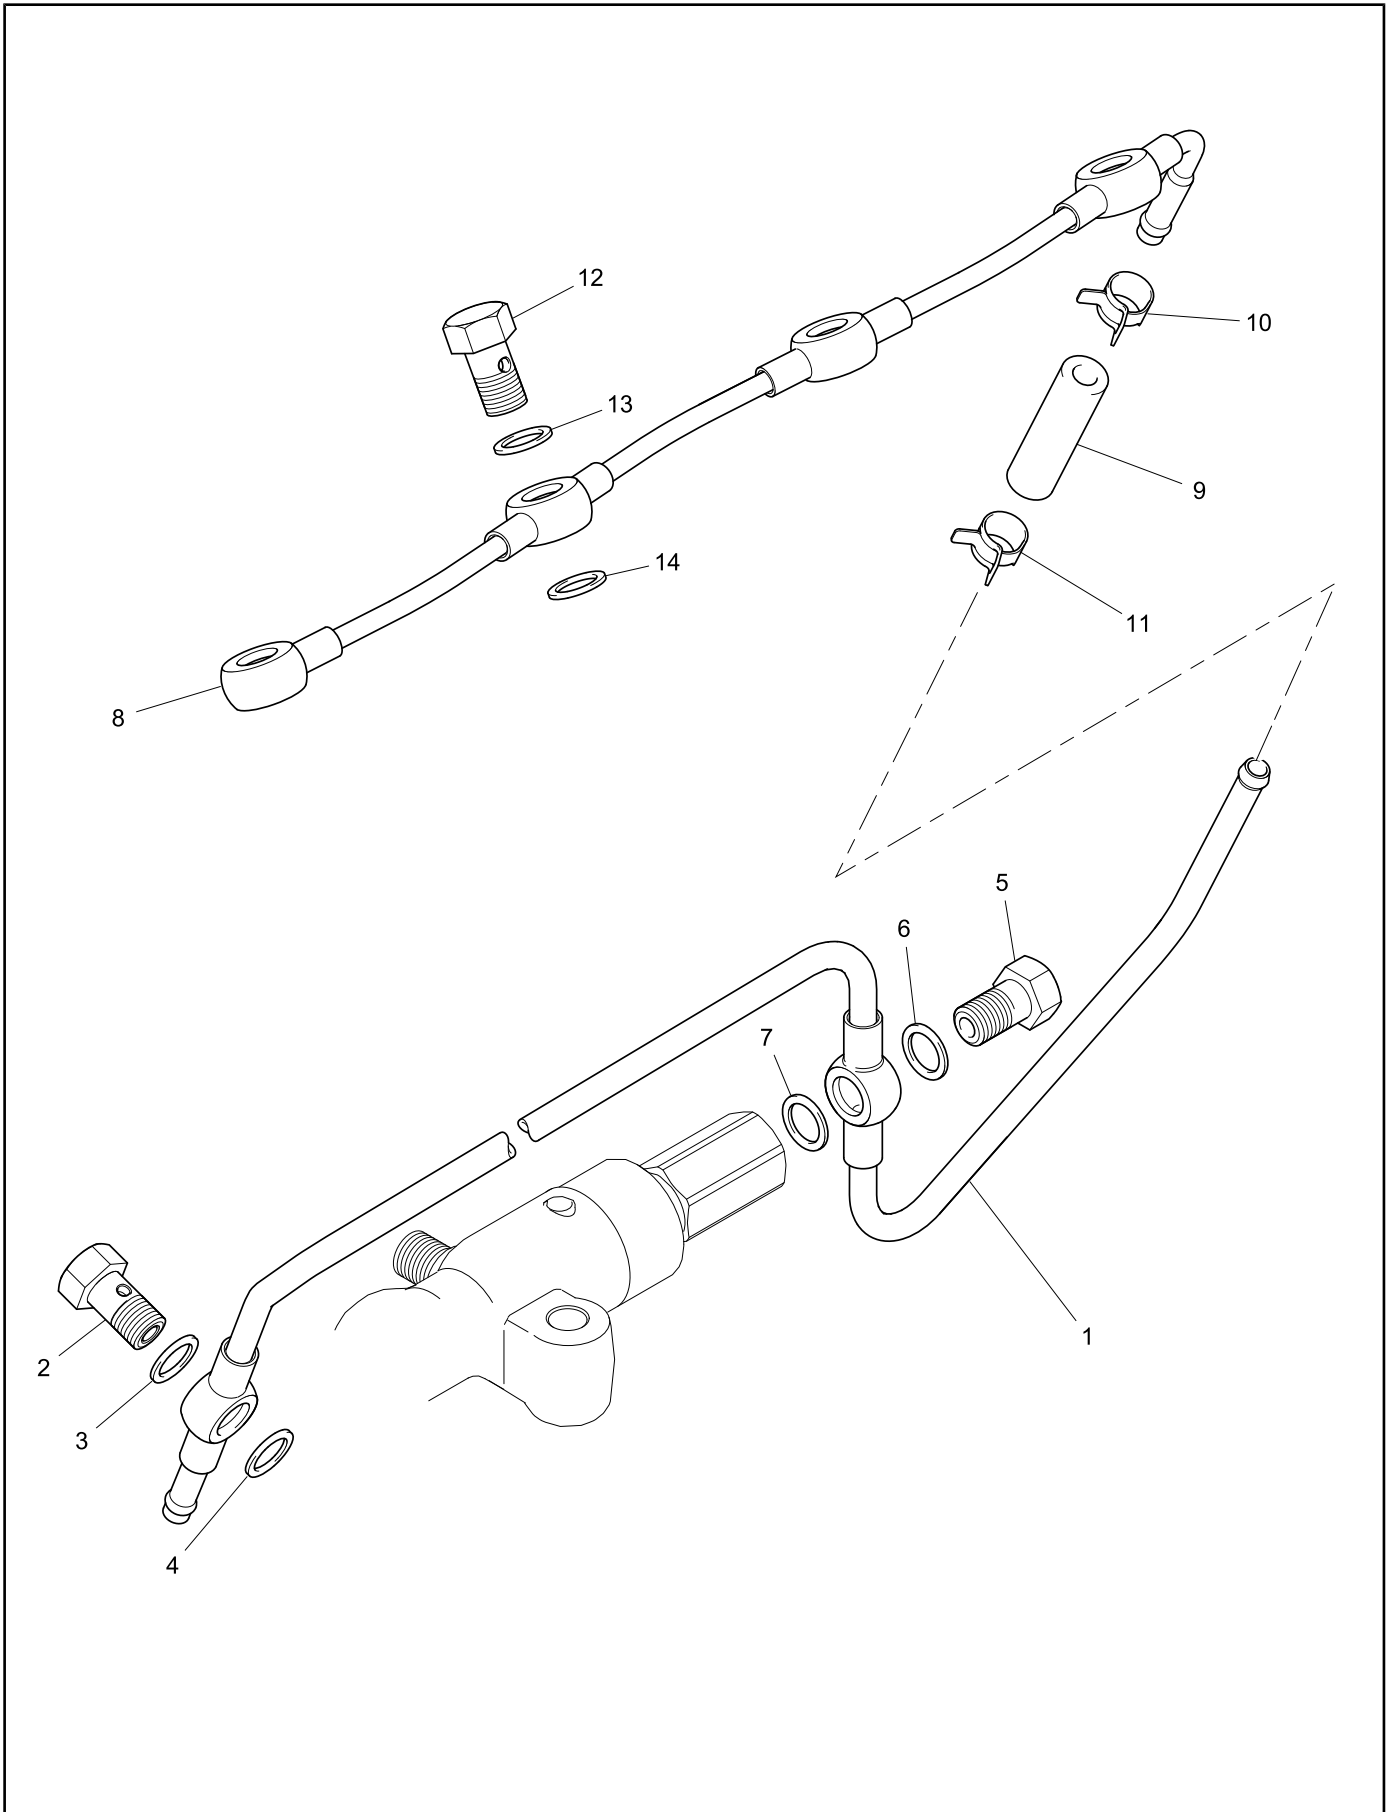

Fuel Rail	Plate A
	5412241

Item	Part No.	References	Qty.	Description	Notes
1	T432112		1	FUEL RAIL	
2	2314H007		2	SCREW	

Item	Part No.	References	Qty.	Description	Notes
1	131501080		1	PIPE - FUEL INJ NO 1 CYL	
2	131501090		1	PIPE - FUEL INJ NO 2 CYL	
3	131501100		1	PIPE - FUEL INJ NO 3 CYL	
4	131501110		1	PIPE - FUEL INJ NO 4 CYL	
5	131501070		1	PIPE - FUEL	
6	199106021		2	CLAMP	
7	199106021		2	CLAMP	
8	010110625		2	SCREW	
9	023100006		2	NUT	
10	T407729		1	LABEL	