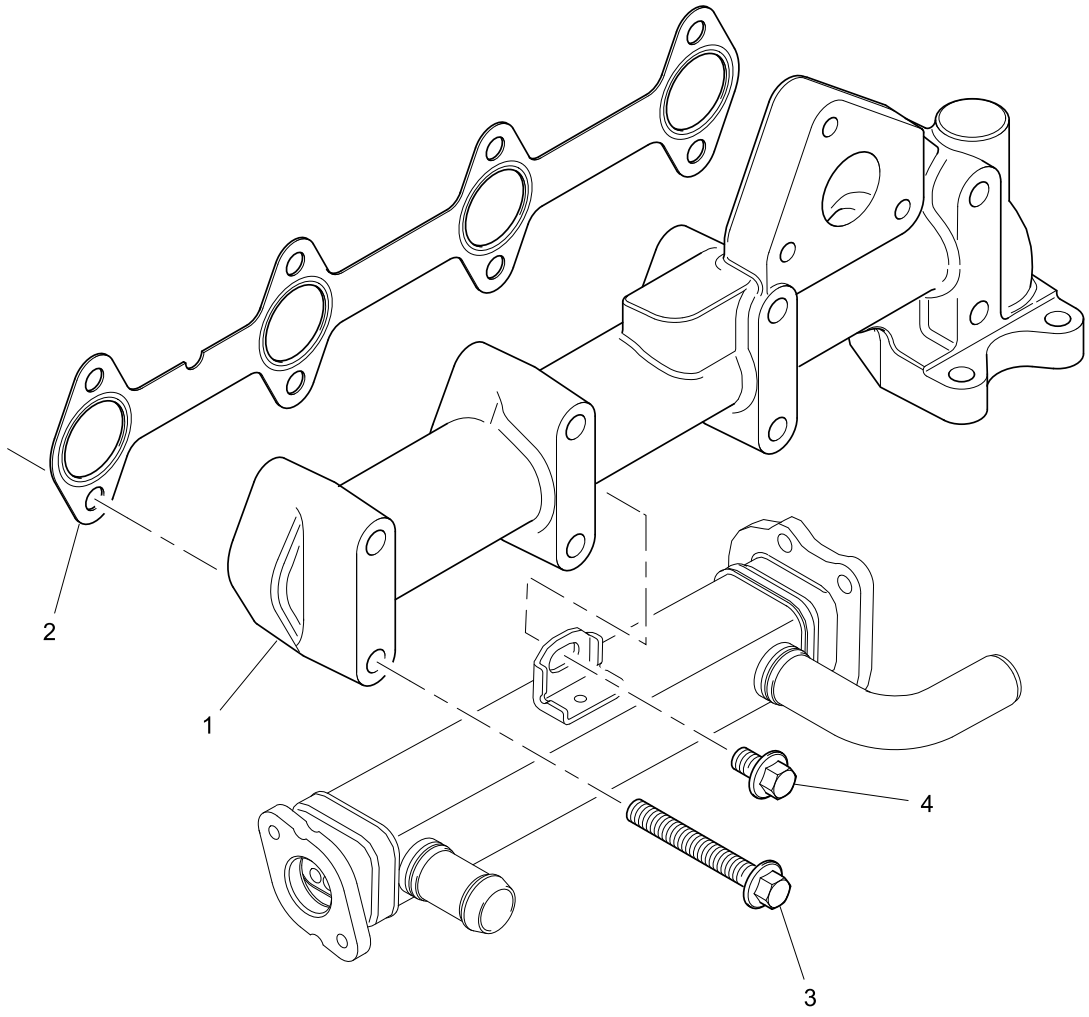

Inlet Manifold	Plate A
	5412249

Item	Part No.	References	Qty.	Description	Notes
1	T432092		1	INDUCTION MANIFOLD	
2	135596911	↖	1	SPACER	
3	U35997180		1	GASKET - IND MANIFOLD	
4	U35997170		1	GASKET - IND MANIFOLD	
5	2314F013		8	SCREW	
6	T432195		1	SENSOR	
7	2415H011		1	O RING	
8	T431796		1	SENSOR	
9		⇒ T431796	1	SENSOR	
10	T432194		1	O RING	
11	2314F005		1	SCREW	

Inlet Manifold	Plate B
	5412249

Item	Part No.	References	Qty.	Description	Notes
1	T431847	↔	1	THROTTLE	
2	T432105		1	ADAPTOR	
3	2314H012		4	SCREW	

Cylinder Head Cover	Plate C
	5412249

Item	Part No.	References	Qty.	Description	Notes
1	U11211490		1	CYLINDER HEAD COVER	
2	U11996520		1	GASKET - CYL. HEAD COVER	
3	110666280		1	PLATE	
4	015600406		6	SCREW	
5	T428481		4	NUT	
6	2411D010		4	WASHER	