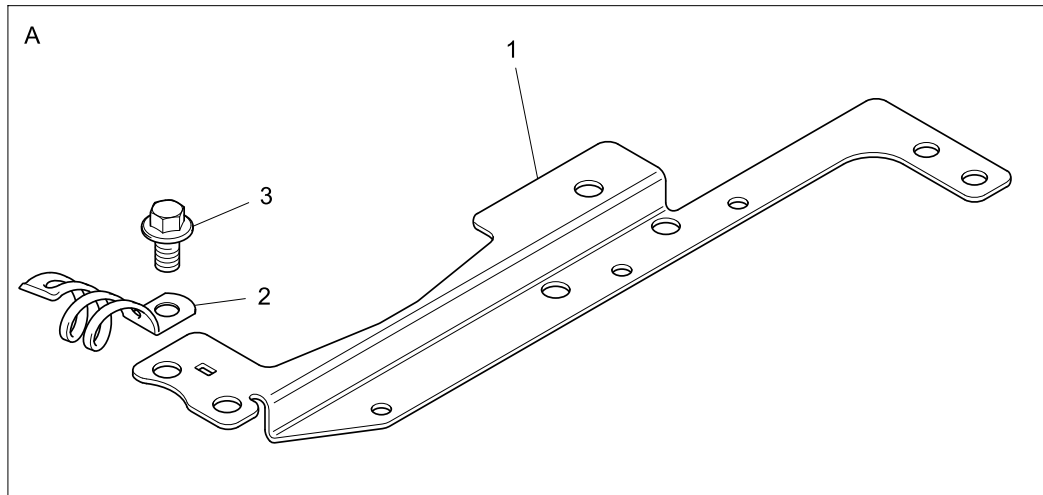

Wiring Harness	Plate B
	5675720

Item	Part No.	References	Qty.	Description	Notes
1	T432099		1	BRACKET	
2	399113620		2	CLAMP	
3	2314H002		5	SCREW	
4	U85977760		1	STAY	
5	2314F002		1	SCREW	
6	2817A011		1	WIRING CLIP	
7	T433305		1	WIRING CLIP	
8	399111040		1	CLAMP	
9	2314H001		1	SCREW