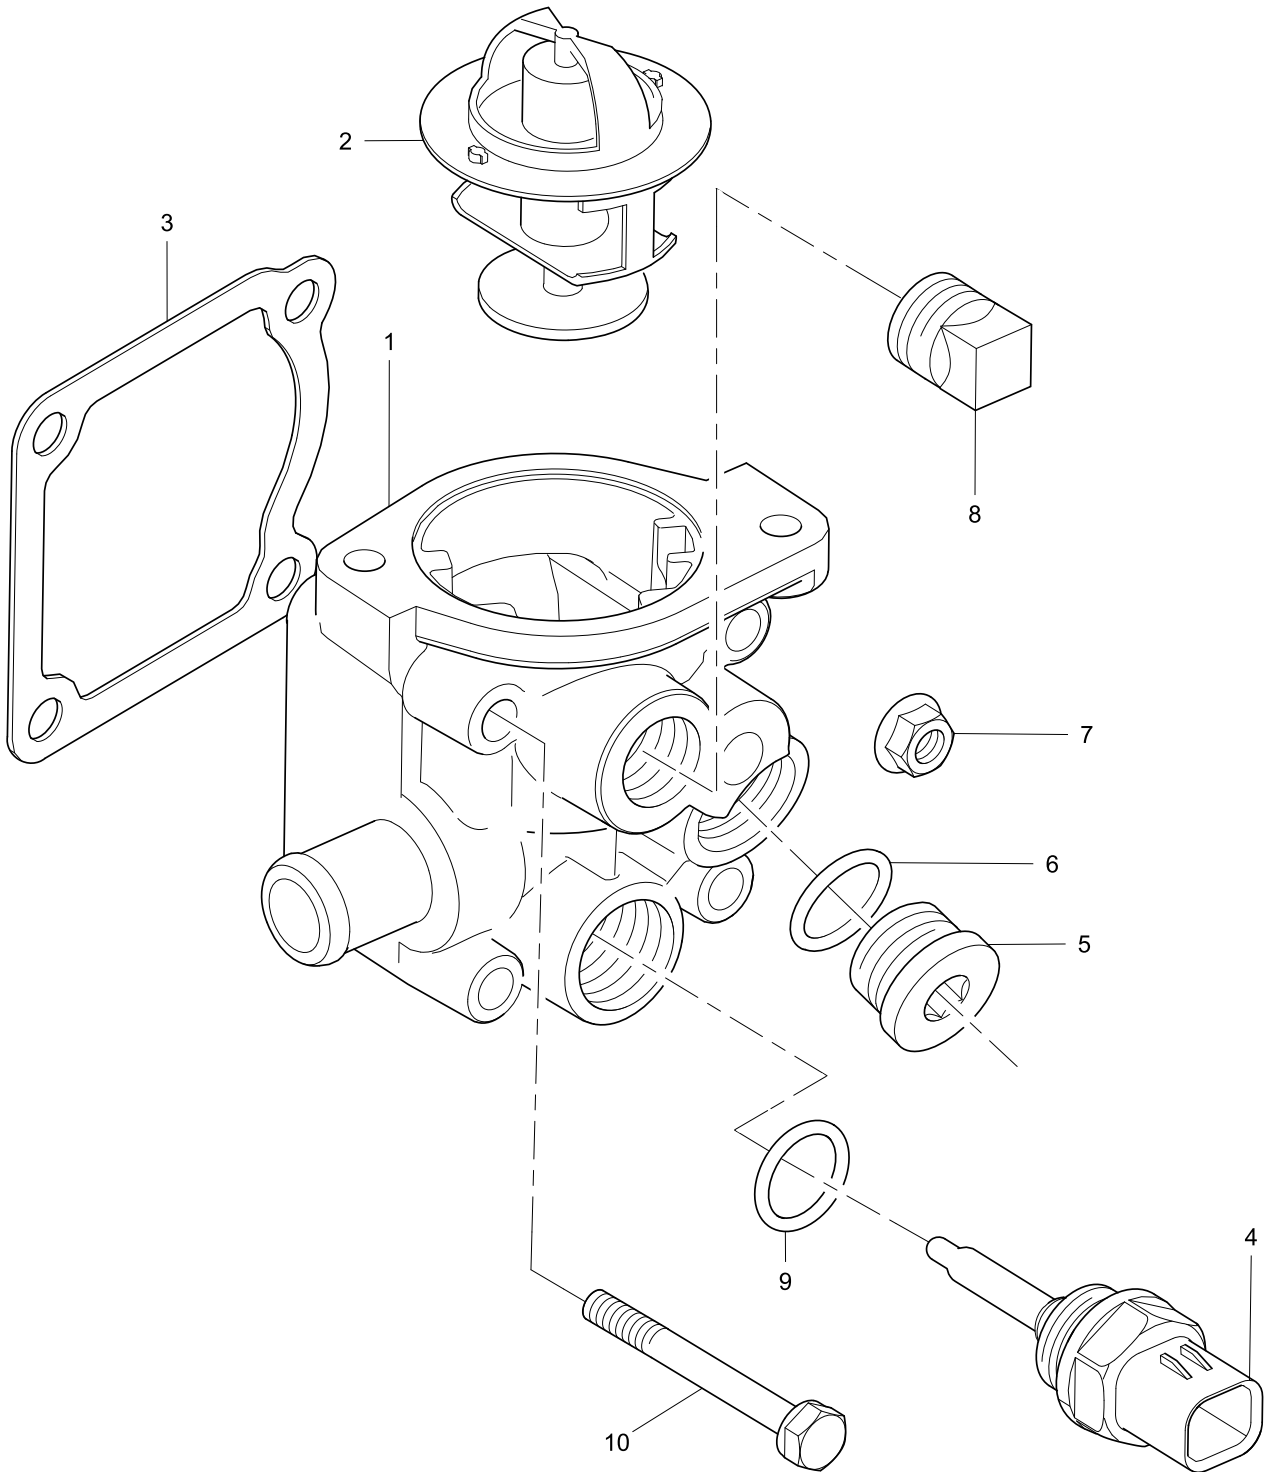

Thermostat & Housing	Plate A
	5665994

Item	Part No.	References	Qty.	Description	Notes
1	T432011		1	LB - Thermostat	
2	145206230		1	THERMOSTAT	
3	U45996930		1	GASKET - THERMOSTAT HSG	
4	T407354		1	TEMPERATURE SENSOR	
5	CH10287		1	PLUG	
6	CH10146		1	SEAL - O RING	
7	023100006		2	NUT	
8	064510030	←	1	PLUG	
9	2415H003		1	SEAL - O RING	
10	011310655		2	BOLT