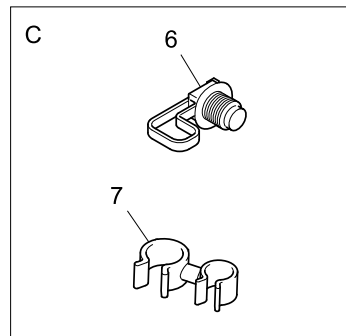

Engine Lifting Eyes	Plate A
	5285607

Item	Part No.	References	Qty.	Description	Notes
1	195816941		1	LIFTING EYE	
2	T425405		1	BOLT	

Item	Part No.	References	Qty.	Description	Notes
1	198486780		1	BANJO BOLT	
2	140996260		1	WASHER	
3	140996260		1	WASHER	
4	198486780		1	BANJO BOLT	
5	140996260		1	WASHER	
6	140996260		1	WASHER	
7	064400010	↔	1	PLUG	

Wiring Harness	Plate A
	5675720

Item	Part No.	References	Qty.	Description	Notes
1	T433460	↔	1	HARNESS	

Wiring Harness	Plate B
	5675720

Item	Part No.	References	Qty.	Description	Notes
1	T432099		1	BRACKET	
2	399113620		2	CLAMP	
3	2314H002		5	SCREW	
4	U85977760		1	STAY	
5	2314F002		1	SCREW	
6	2817A011		1	WIRING CLIP	
7	T433305		1	WIRING CLIP	
8	399111040		1	CLAMP	
9	2314H001		1	SCREW	