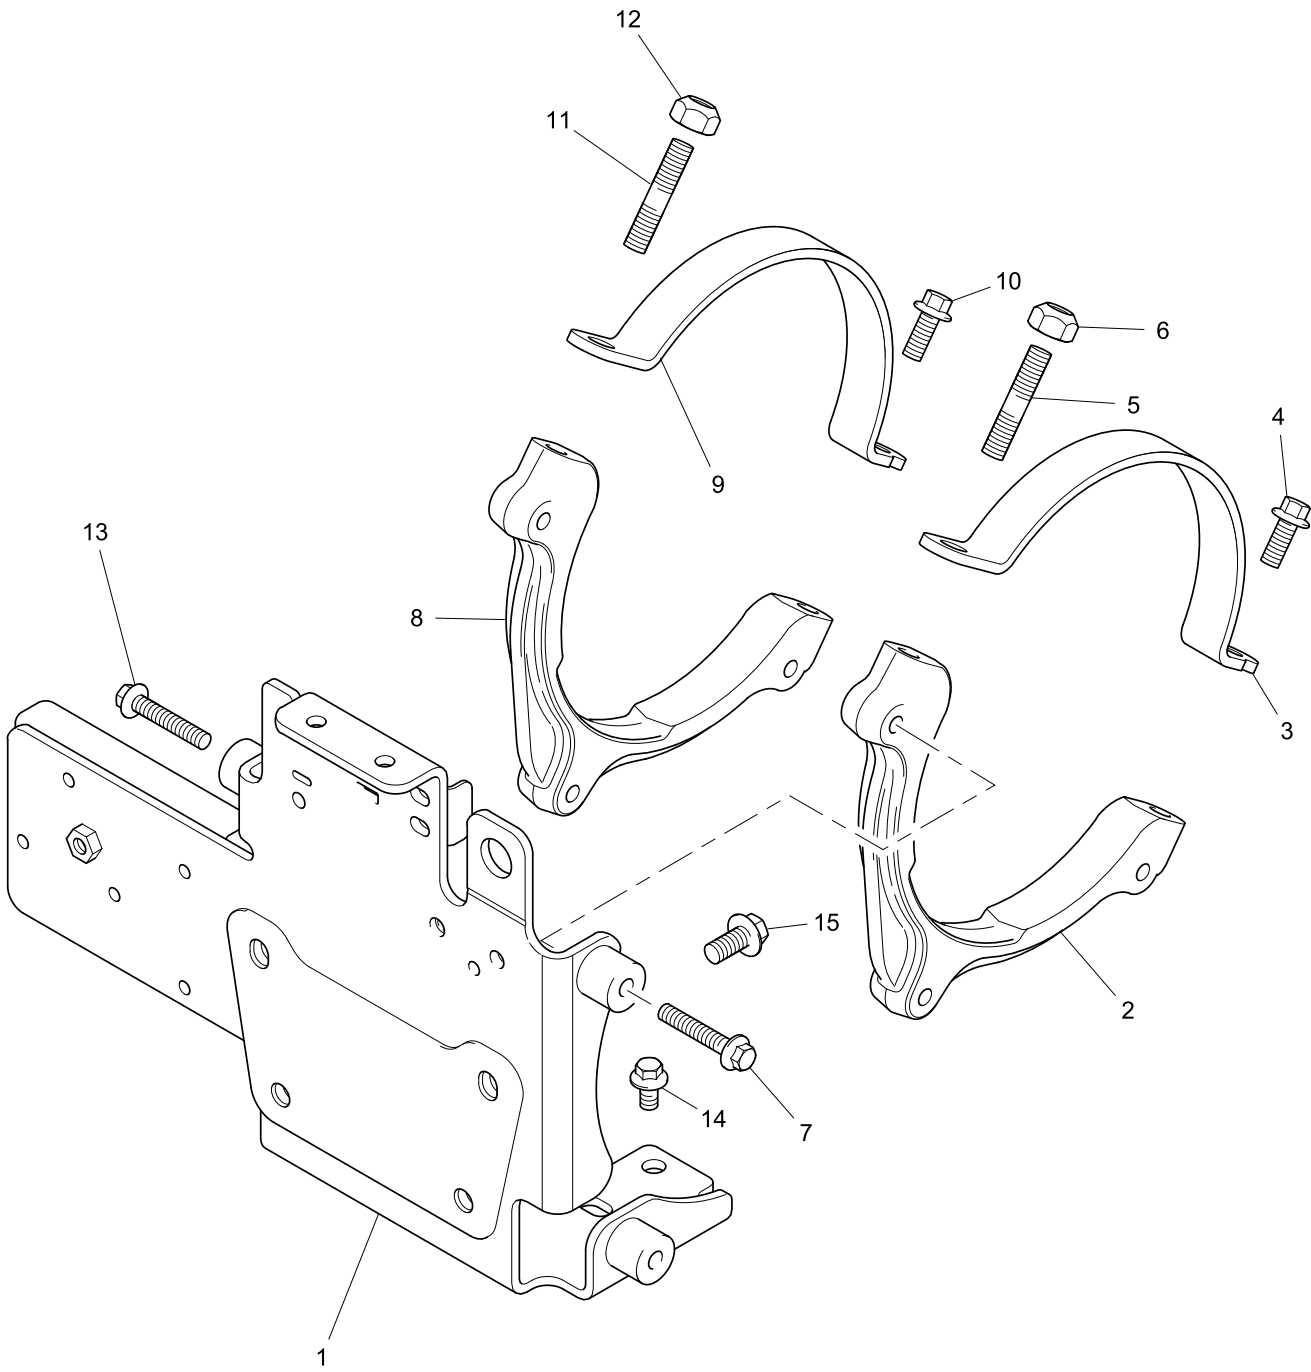

Item	Part No.	References	Qty.	Description	Notes
1	T432118		1	BRACKET ASSEMBLY	
2	T432119		1	CLAMP	
3	T432078		1	CLAMP	
4	2314H003		1	SCREW	
5	T432038		1	STUD	
6	2318D240		1	NUT	
7	2314H008		2	SCREW	
8	T432119		1	CLAMP	
9	T432078		1	CLAMP	
10	2314H003		1	SCREW	
11	T432038		1	STUD	
12	2318D240		1	NUT	
13	2314H008		2	SCREW	
14	2314H001		2	SCREW	
15	2314J002		4	SCREW