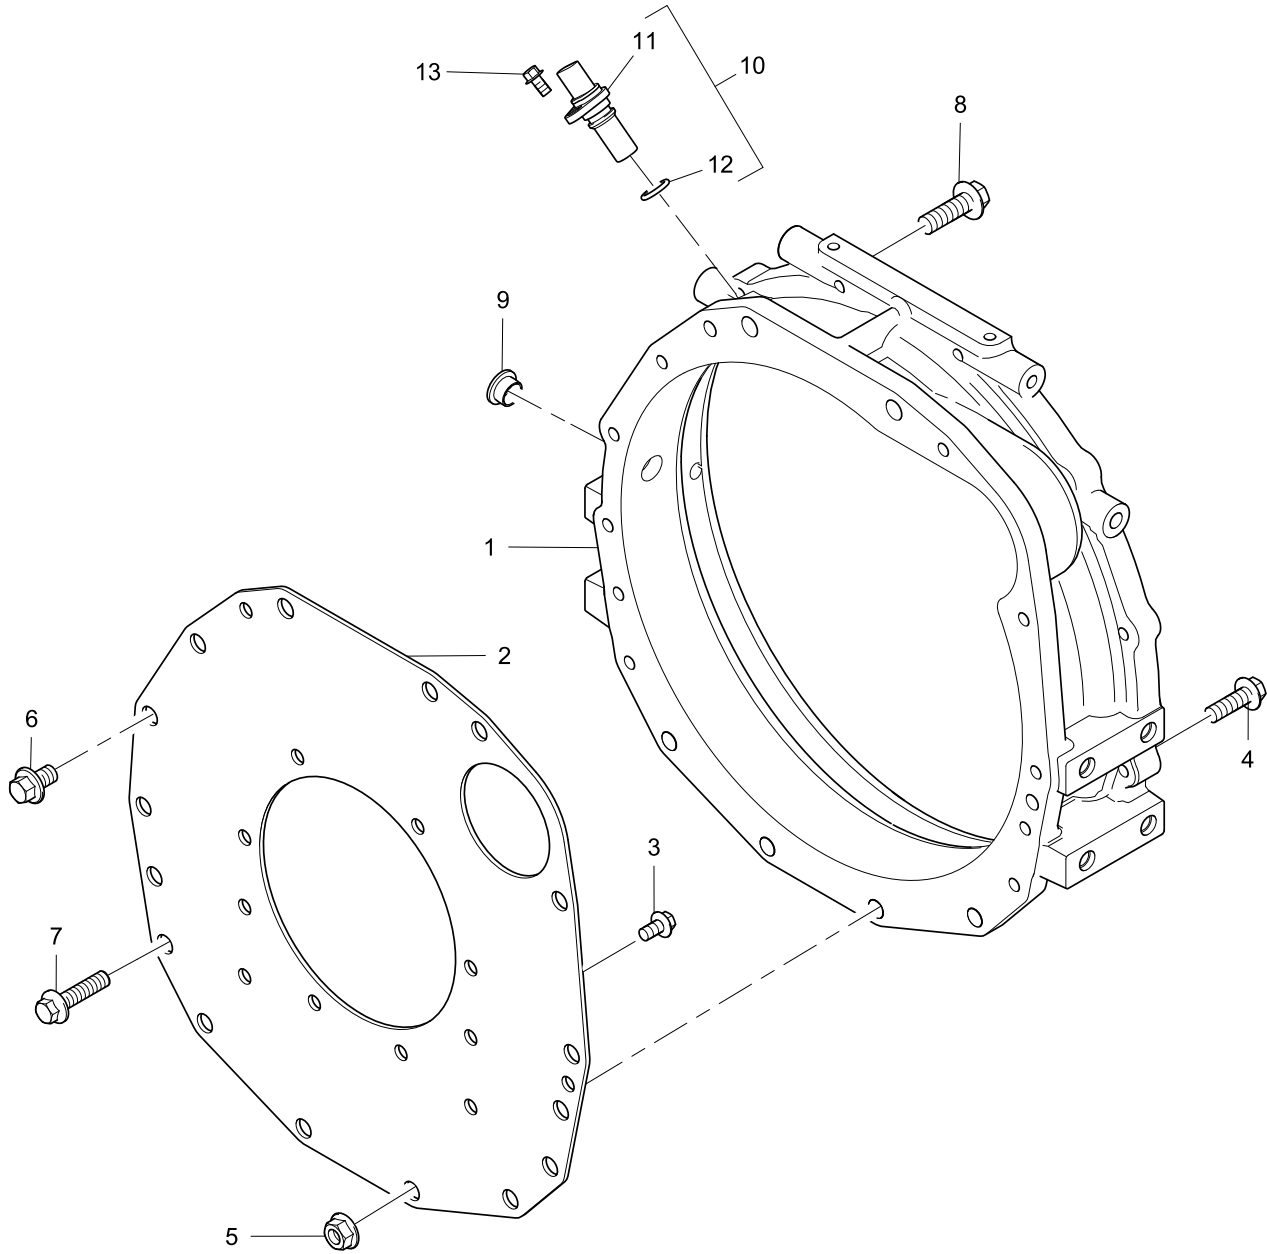

Item	Part No.	References	Qty.	Description	Notes
1	4794840		1	FLYWHEEL HOUSING	
2	110367570		1	BACKPLATE	
3	2314H102		10	SCREW	
4	2314J004		4	SCREW	
5	2318A604		4	NUT	
6	2314J001		2	SCREW	
7	2314J006		6	SCREW	
8	2314J604		2	SCREW	
9	2487646		1	PLUG	
10	T432003		1	SPEED SENSOR	
11		⇒ T432003	1	CRANKSHAFT SPEED SENSOR	
12	CH12649		1	SEAL - O RING	
13	2314F002		1	SCREW