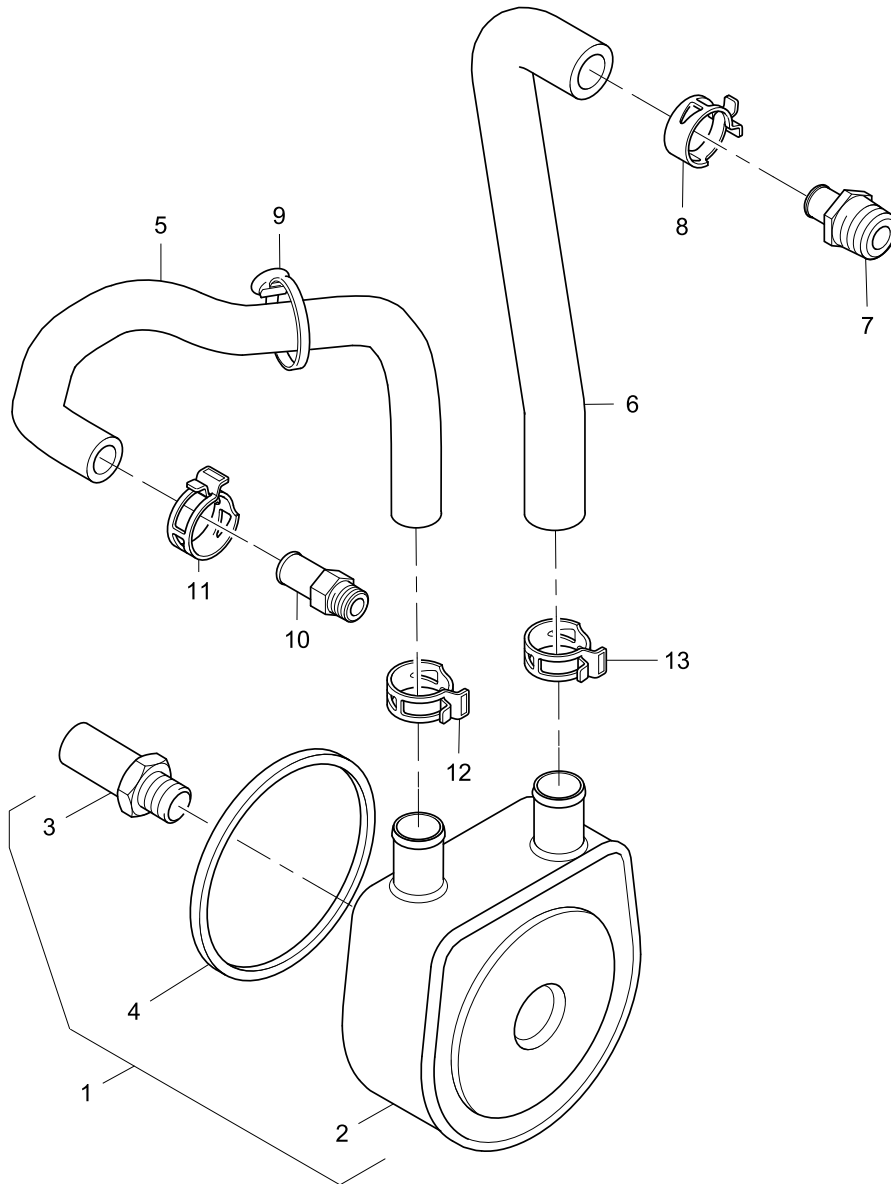

Oil Cooler	Plate A
	5665994

Item	Part No.	References	Qty.	Description	Notes
1	2486A218		1	OIL COOLER	
2		⇒ 2486A218	1	OIL COOLER	
3	2486A225		1	ADAPTOR	
4	2486A223		1	SEAL - O RING	
5	068209648		1	HOSE	
6	T68209268		1	HOSE	
7	T420245		1	CONNECTOR	
8	T424438		1	HOSE CLIP	
9	T409240		1	CABLE TIE	
10	198481280	↔	1	CONNECTOR	
11	T424438		1	HOSE CLIP	
12	T424438		1	HOSE CLIP	
13	T424438		1	HOSE CLIP