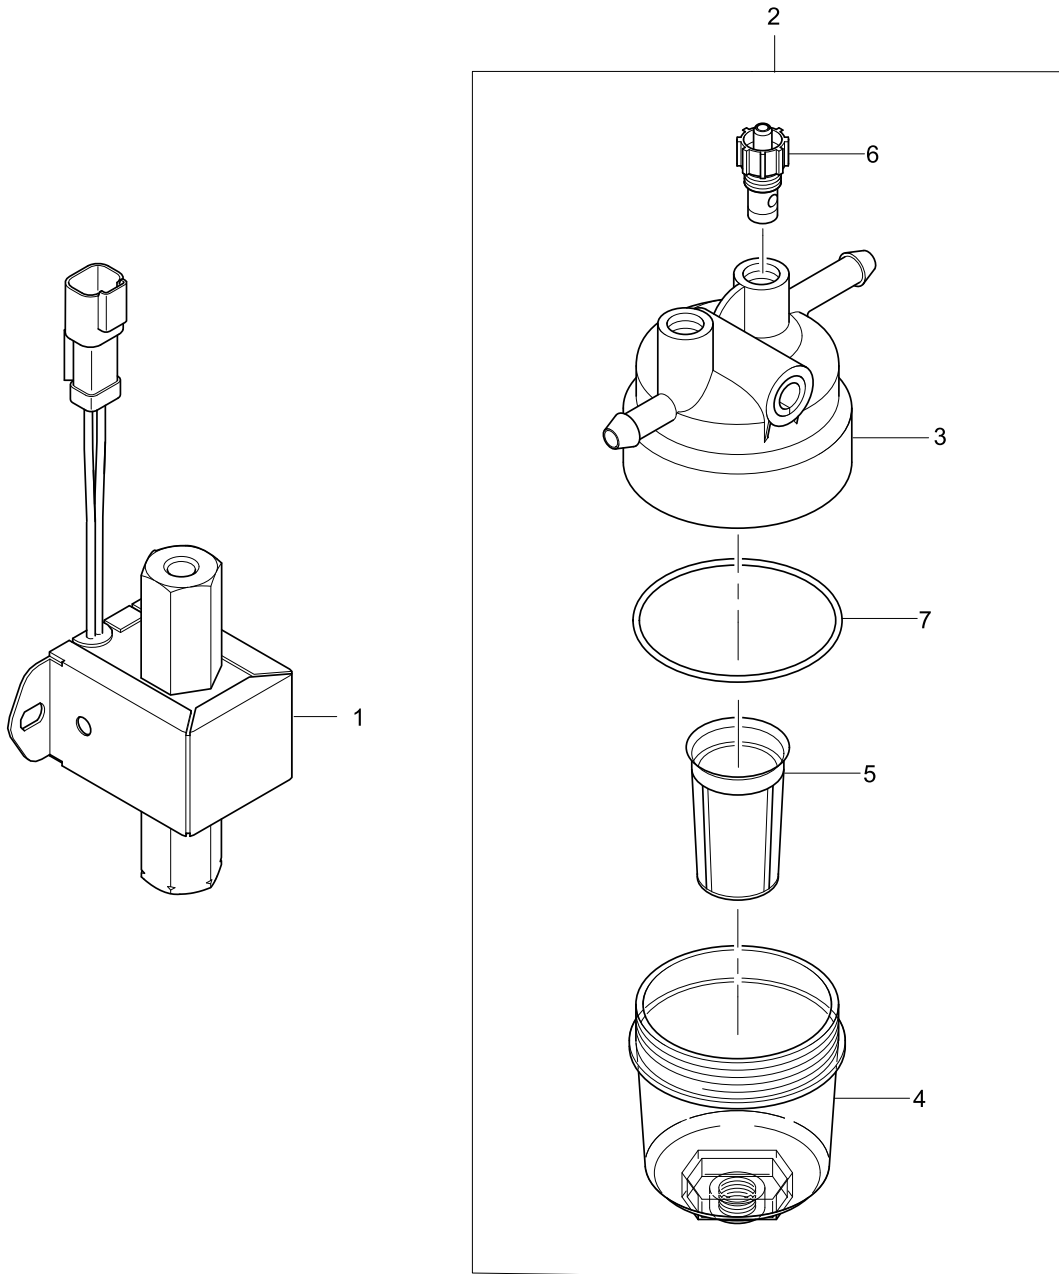

Fuel Filter	Plate A
	4959885

Item	Part No.	References	Qty.	Description	Notes
1	4950715		1	LIFT PUMP	
2	130306380		1	PRE-FUEL FILTER ASSY	
3		⇒ 130306380	1	FUEL FILTER HEAD	
4	26560182		1	FUEL FILTER BOWL	
5	130306360		1	PRE-FUEL FILTER	
6	26560183		3	DRAIN PLUG	
7	26560184		1	SEAL - O RING