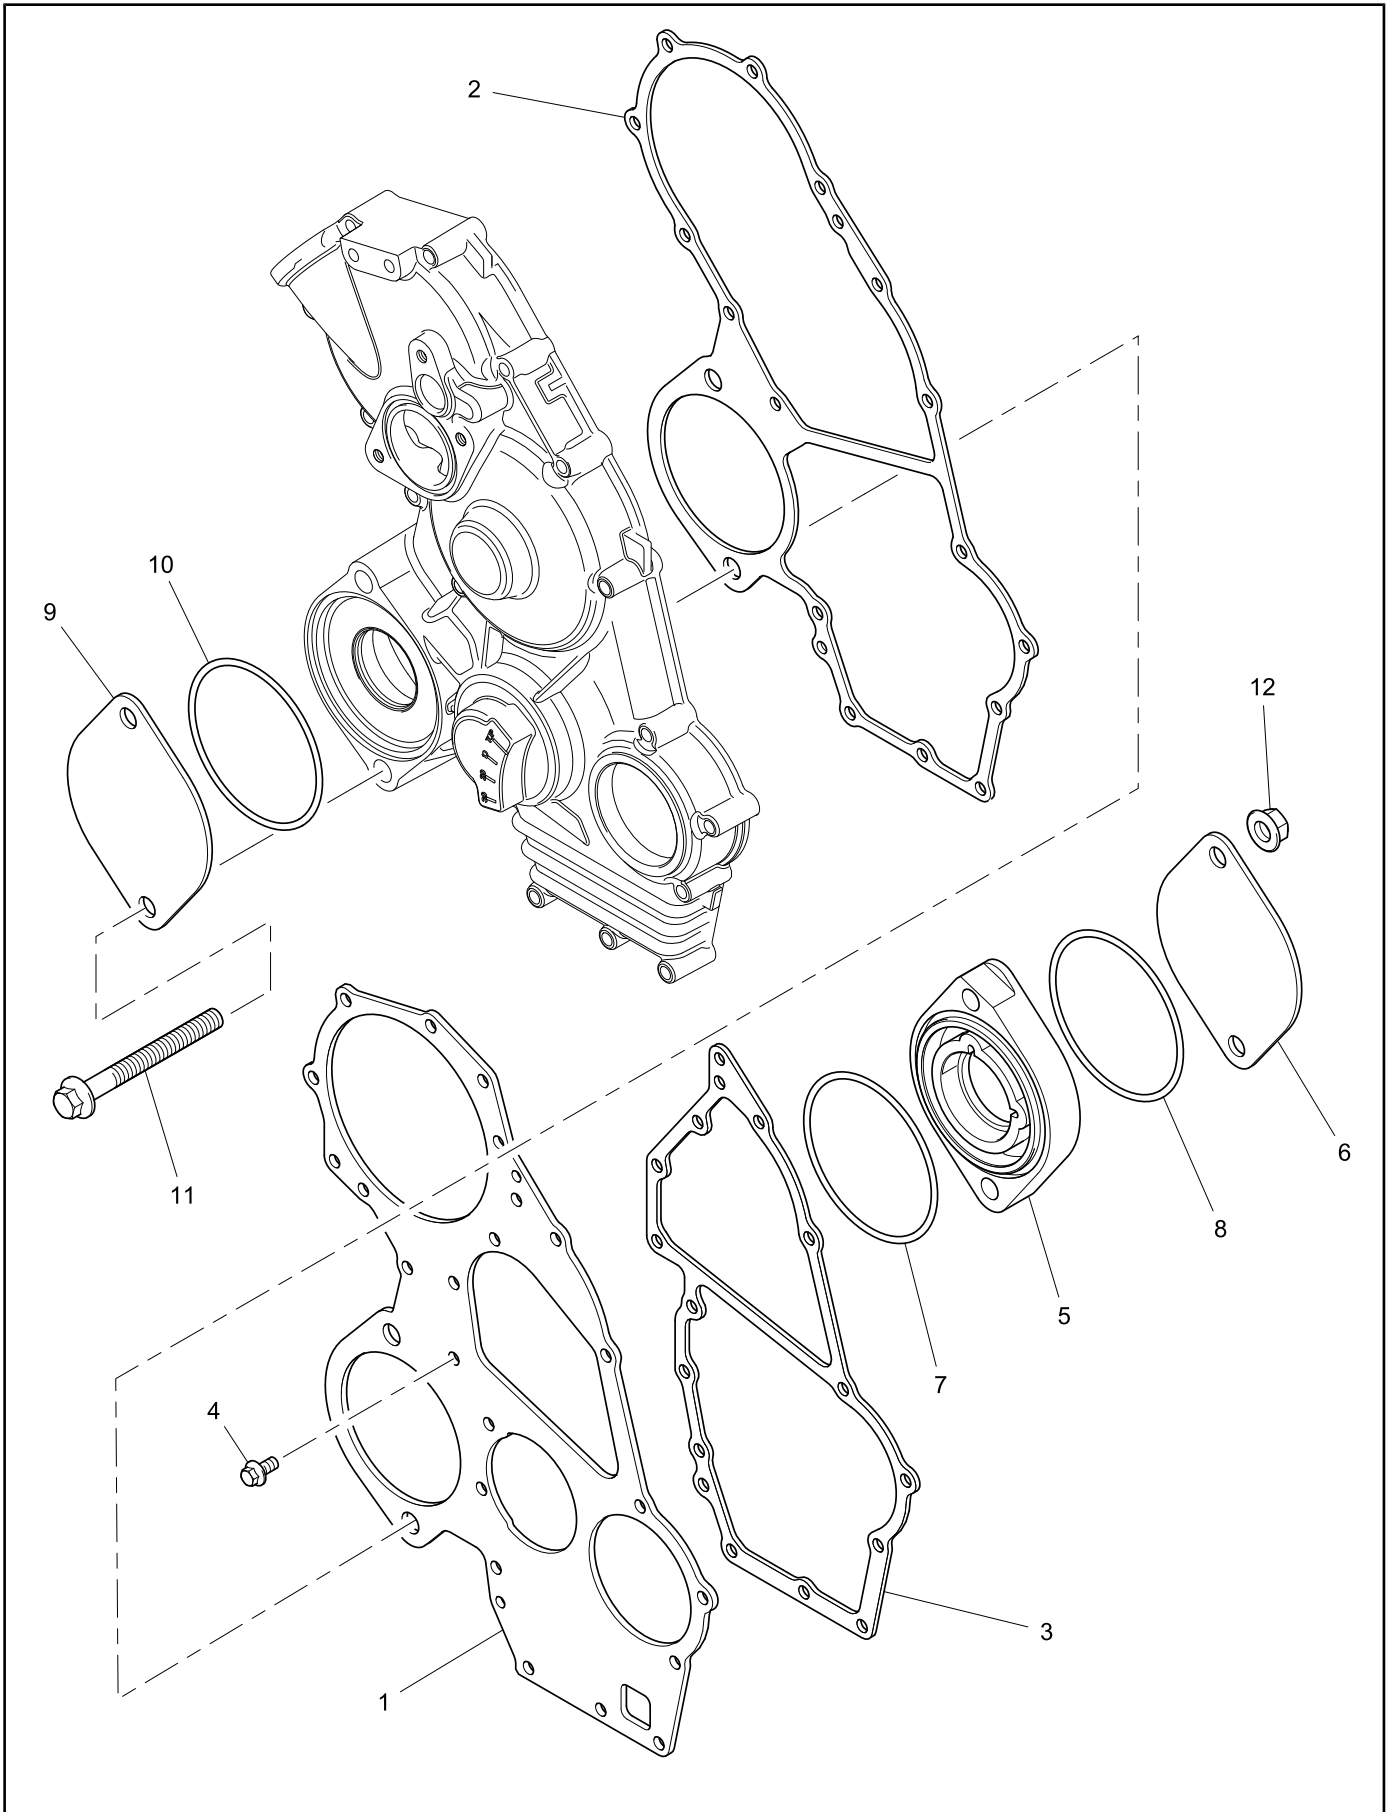

Front Plate	Plate A
	5242311

Item	Part No.	References	Qty.	Description	Notes
1	165166860	↔	1	PLATE	
2	165996780		1	GASKET - TIMING CASE	
3	165996750		1	GASKET	
4	2314F001		5	SCREW	
5	110416290		1	BEARING HOLDER ASSEMBLY	
6	U65206791		1	COVER	
7	052300850		1	SEAL - O RING	
8	052300850		1	SEAL - O RING	
9	U65206791		1	COVER	
10	052300850		1	SEAL - O RING	
11	2314J017		2	SCREW	
12	2318A604		2	NUT