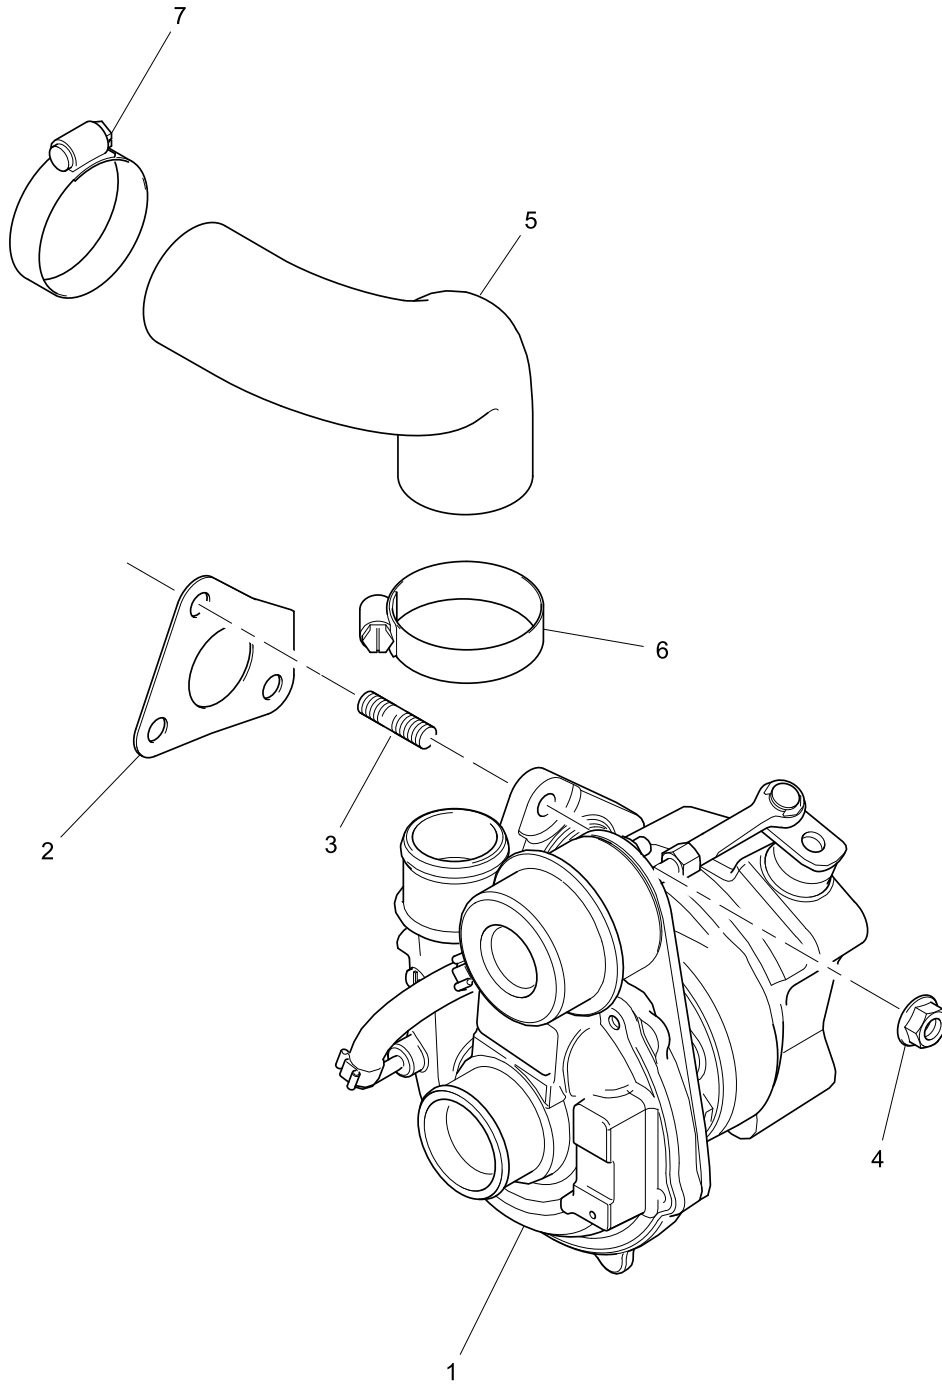

Turbocharger	Plate A
	5412249

Item	Part No.	References	Qty.	Description	Notes
1	T432501		1	TURBOCHARGER	
2	135997240		1	GASKET - TURBOCHARGER	
3	012109235		3	STUD	
4	T401456		3	NUT	
5	T432098		1	HOSE	
6	0180067		1	CLAMP	
7	0180067		1	CLAMP