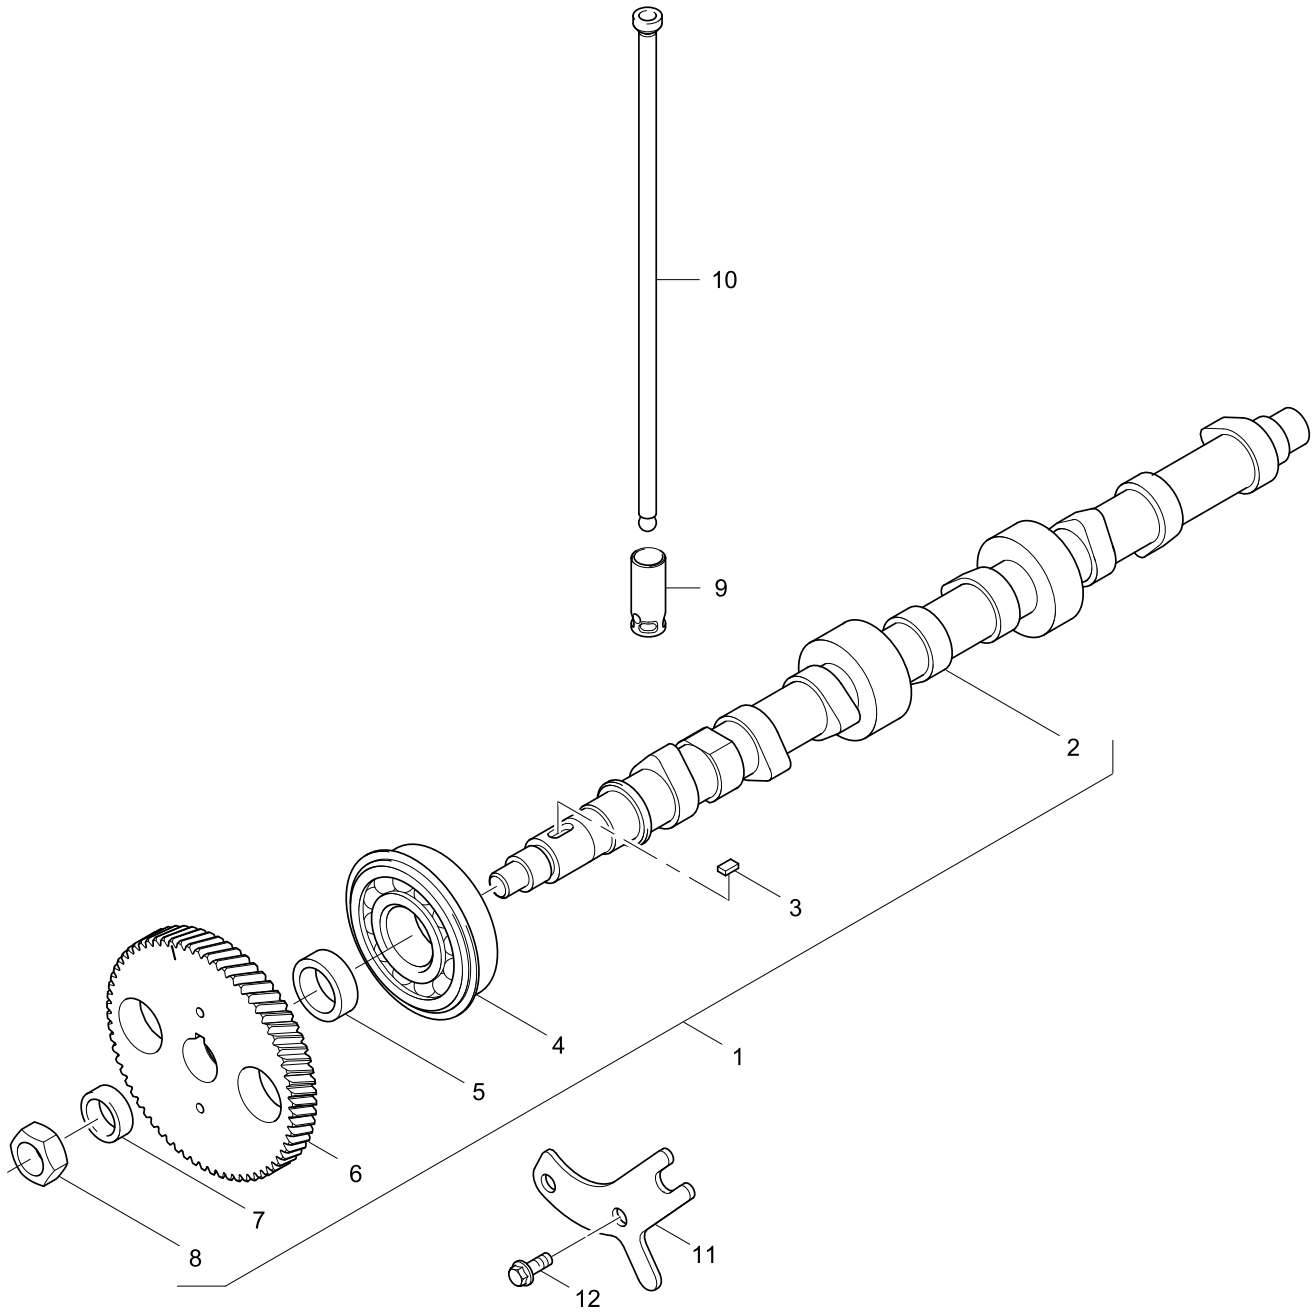

Item	Part No.	References	Qty.	Description	Notes
1	120036393		1	ROCKER BOX ASSEMBLY	
2	120316201		1	ROCKER SHAFT	
3	120346341		1	BRACKET	
4	120356131		4	ROCKER ARM ASSEMBLY	
5	120356141		4	ROCKER ARM ASSEMBLY	
6	198217170		3	ROCKER SHAFT SPRING	
7	199486220		8	SCREW	
8	020109076		8	NUT	
9	199280300		6	WASHER	
10	052109076		1	SEAL - O RING	
11	U20996250		1	SEAL - ROCKER BOX	
12	120216041		4	VALVE SPRING CAP	
13	120216041		4	VALVE SPRING CAP	
14	2314F011		1	SCREW	
15	011310625	a.	1	SCREW	
16	012109044		4	STUD	
17	023100010		4	NUT	

History					
a.					
	012110625		1	STUD	
15	023100006		1	NUT	
b.					
	120346262		1	BRACKET