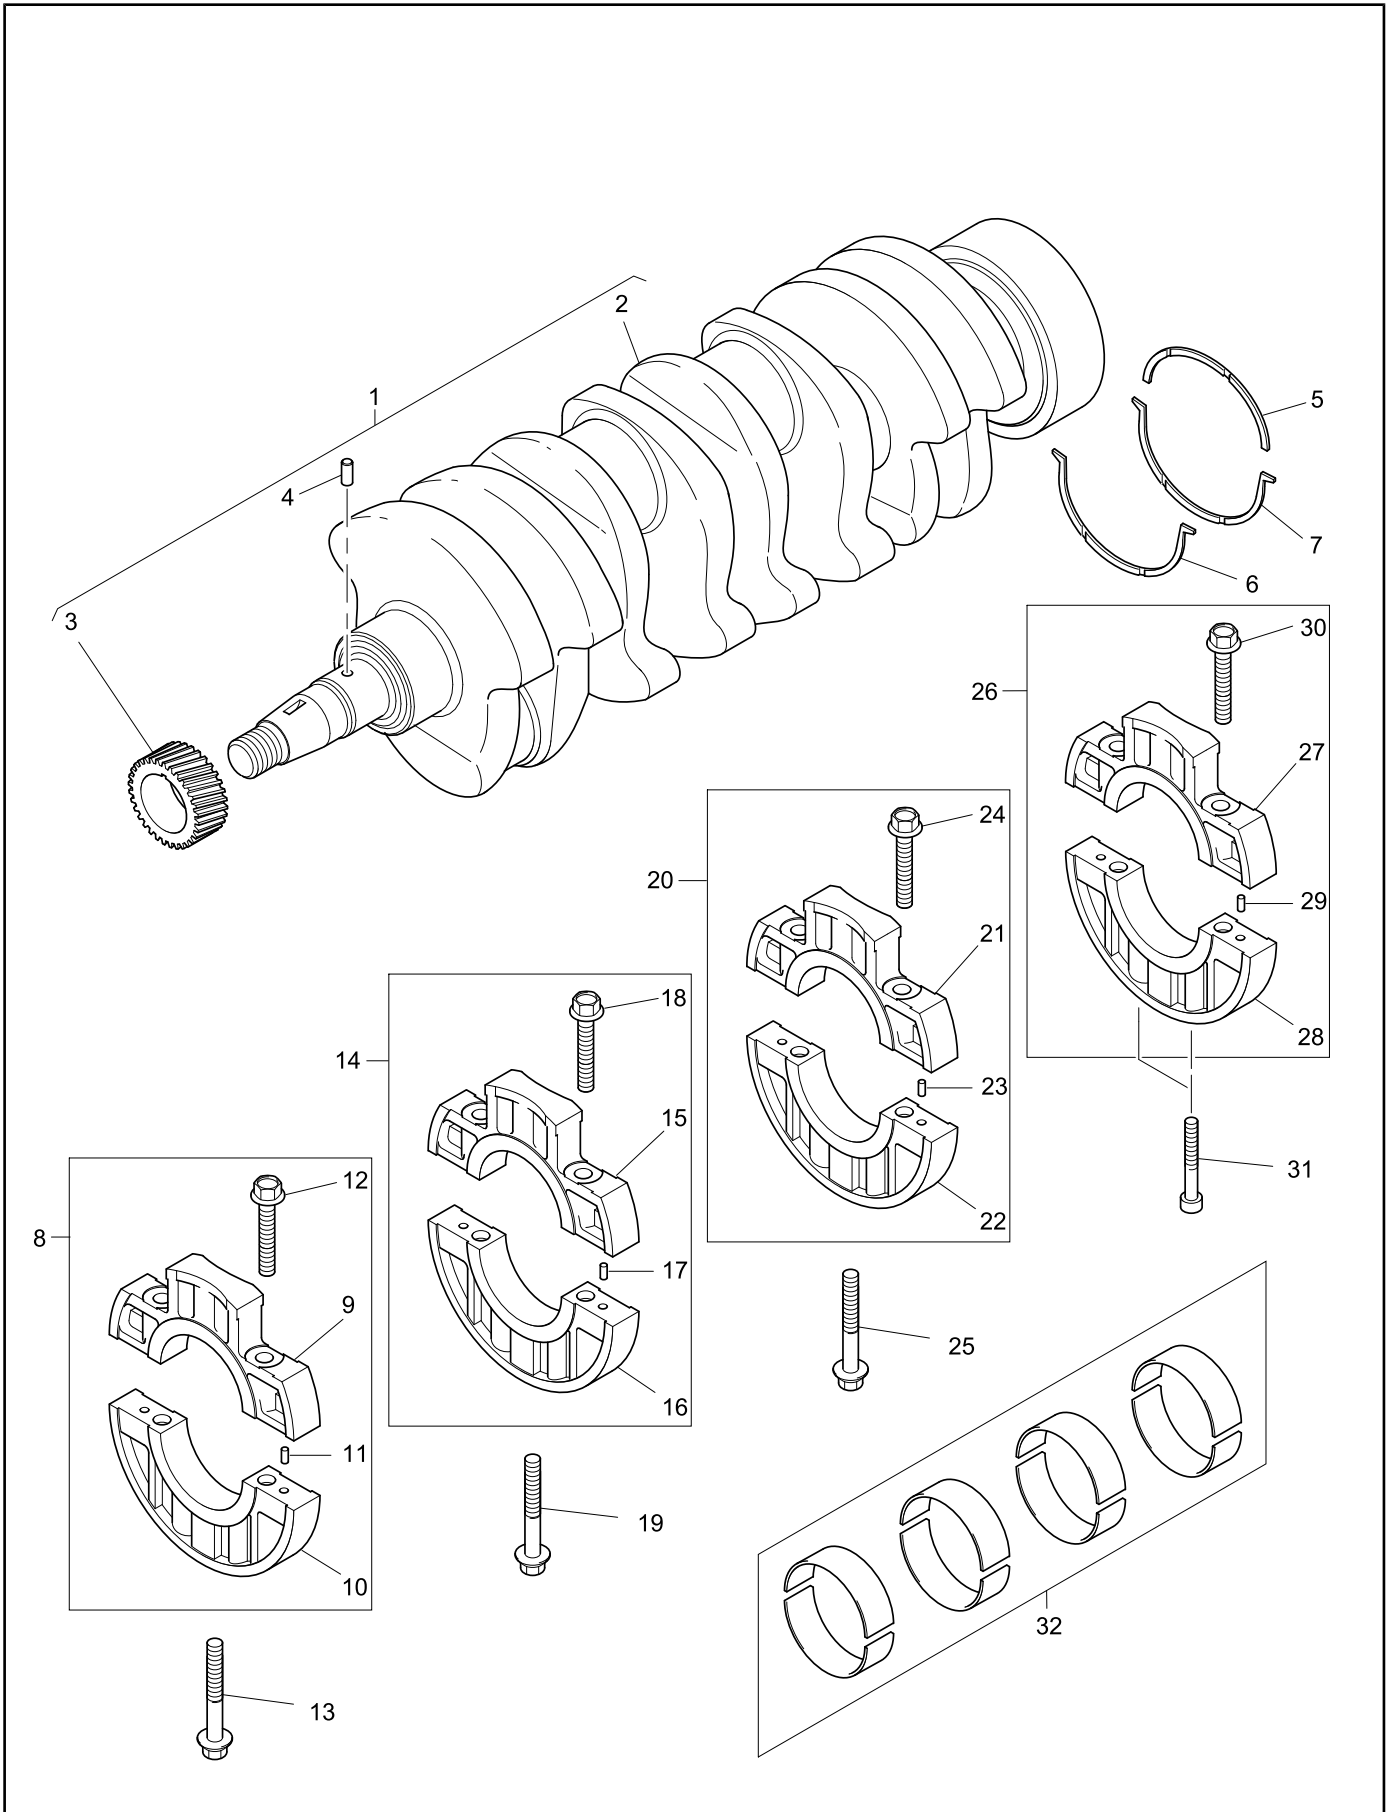

Cylinder Block	Plate A
	5412238

Item	Part No.	References	Qty.	Description	Notes
1			1	CYLINDER BLOCK ASSEMBLY	(1)
2	198466940		4	PLUG	
3	198466010		3	PLUG	
4	198466020		2	PLUG	
5	064210025	↖	2	PLUG	
6	064209055		1	PLUG	
7	064209055		3	PLUG	
8	064209055		1	PLUG	
9	198466920		2	PLUG	
10	T420246		1	PLUG	
11	140546020		1	CONNECTION	
12	198517222	Ⓢ	1	BUSH	
13	042309017		1	NEEDLE BEARING	
14	042309018		1	NEEDLE BEARING	
15	040106203		1	BALL BEARING	
16	064100045		1	PLUG	
17	030501025		2	DOWEL	
18	T30309005		2	SPRING PIN	
Service Options					
12	198517226	⅜ (-)0.25MM	1	BUSH	
12	198517229	⅜ (-)0.50MM	1	BUSH	

Footnotes	
(1)	SERVICE BY COMPLETE ENGINE

Cylinder Block	Plate B
	5412238

Item	Part No.	References	Qty.	Description	Notes
1	340674010		1	ADAPTOR	
2	198487890		1	CONNECTION	

Rear End Oil Seal	Plate A
	5412238

Item	Part No.	References	Qty.	Description	Notes
1	050209083		1	SEAL - REAR END OIL	

Footnotes

Pipes	Plate A
	5412238

Item	Part No.	References	Qty.	Description	Notes
1	140607720		1	PIPE - OIL	

Relief Valve	Plate A
	5412238

Item	Part No.	References	Qty.	Description	Notes
1	140036220		1	RELIEF VALVE	
2	052109078		1	SEAL - O RING	

Oil Pump	Plate A
	5412238

Item	Part No.	References	Qty.	Description	Notes
1	T431279		1	OIL PUMP KIT	
2		 ⇒ T431279	1	DRIVE SHAFT	
3	199266270		1	THRUST WASHER	
4		⇒ T431279	1	IDLER GEAR	
5		⇒ T431279	1	ROTOR	
6	140116220		1	COVER	
7	199286340		1	SHIM KIT	
8	198216720		1	SPRING	
9	199236540		1	COLLAR	
10	036800010		1	CIRCLIP	
11			1	LEAFLET	