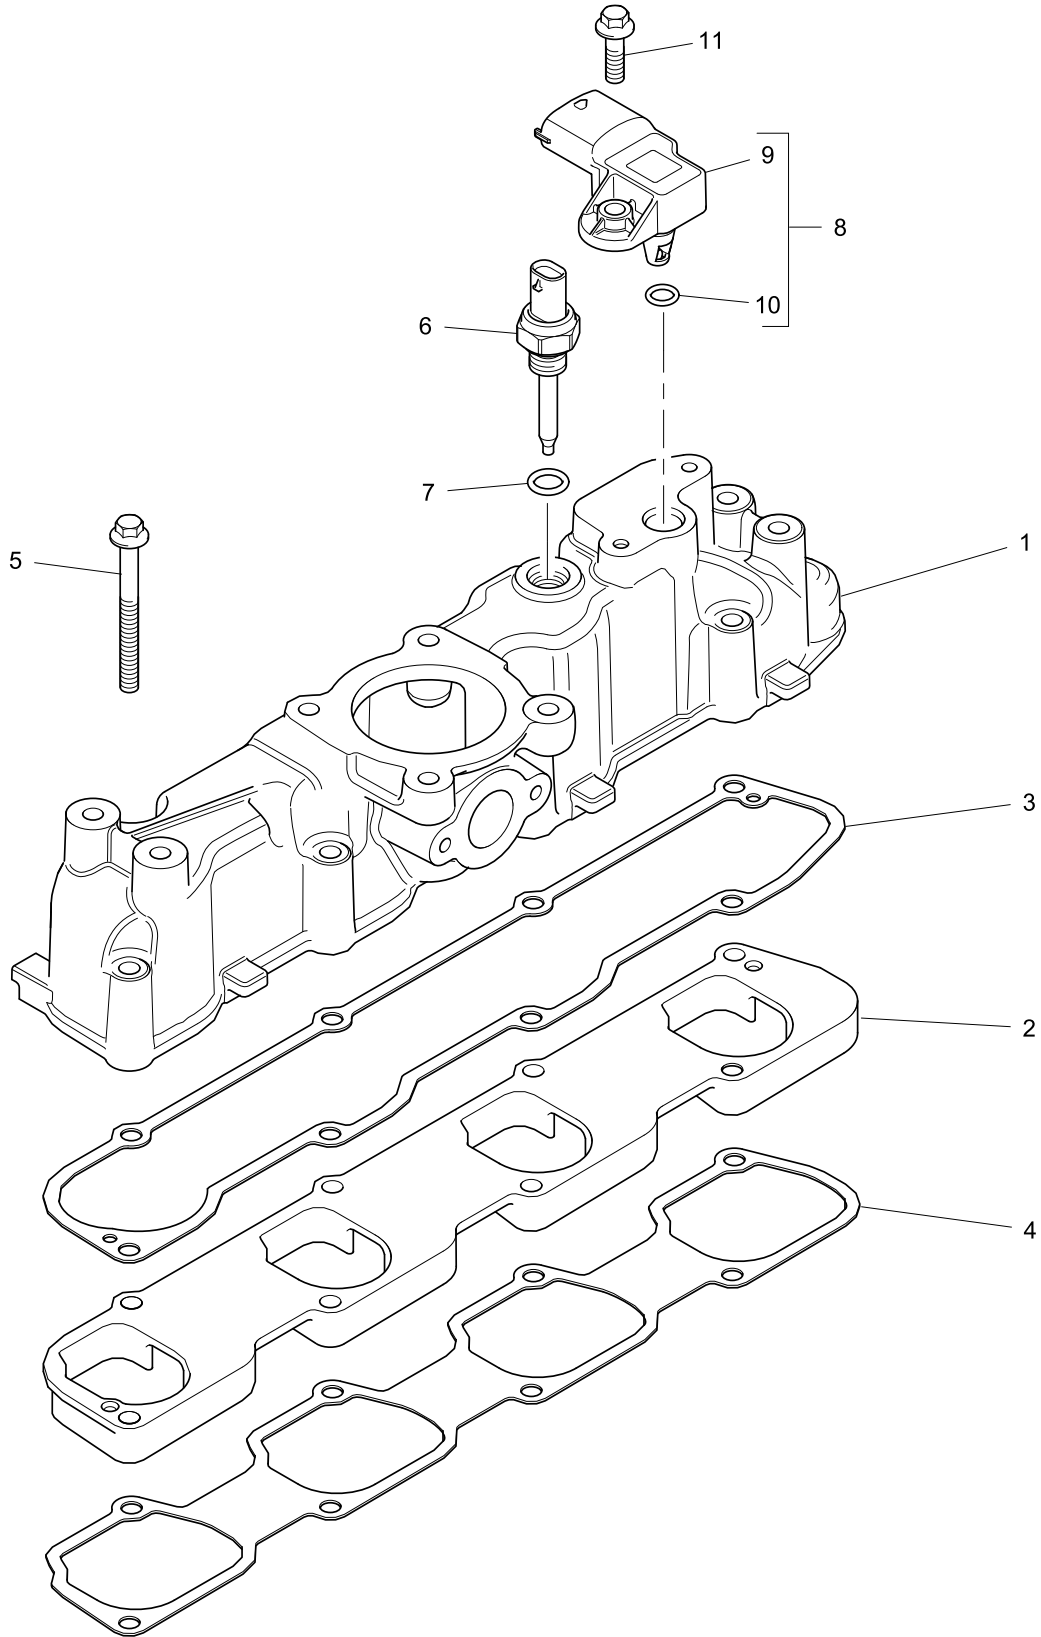

Inlet Manifold	Plate A
	5412249

Item	Part No.	References	Qty.	Description	Notes
1	T432092		1	INDUCTION MANIFOLD	
2	135596911	↖	1	SPACER	
3	U35997180		1	GASKET - IND MANIFOLD	
4	U35997170		1	GASKET - IND MANIFOLD	
5	2314F013		8	SCREW	
6	T432195		1	SENSOR	
7	2415H011		1	O RING	
8	T431796		1	SENSOR	
9		⇒ T431796	1	SENSOR	
10	T432194		1	O RING	
11	2314F005		1	SCREW