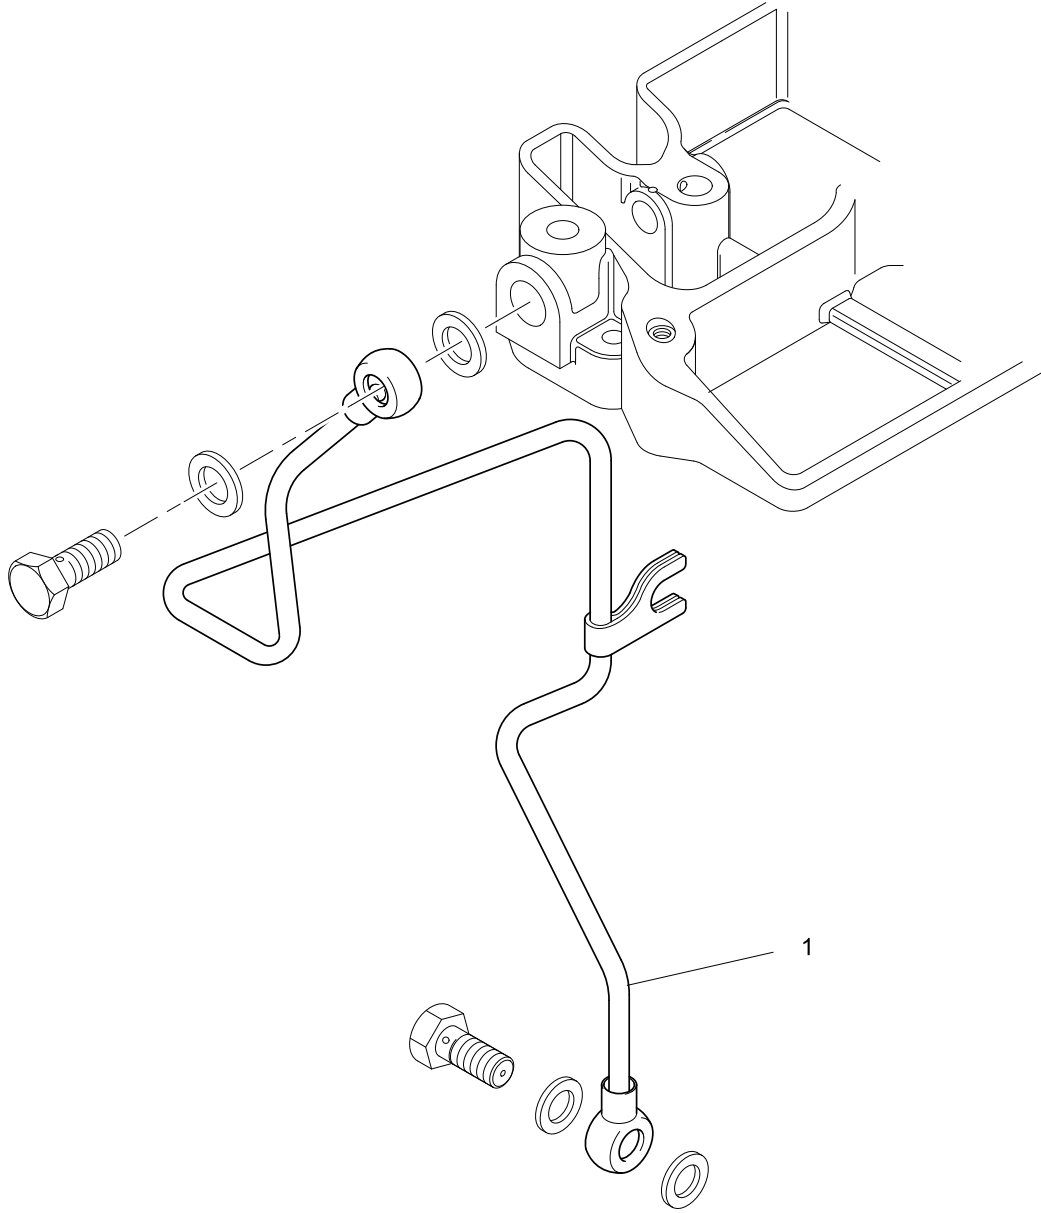

Cylinder Block	Plate A
	5412238

Item	Part No.	References	Qty.	Description	Notes
1			1	CYLINDER BLOCK ASSEMBLY	(1)
2	198466940		4	PLUG	
3	198466010		3	PLUG	
4	198466020		2	PLUG	
5	064210025	↖	2	PLUG	
6	064209055		1	PLUG	
7	064209055		3	PLUG	
8	064209055		1	PLUG	
9	198466920		2	PLUG	
10	T420246		1	PLUG	
11	140546020		1	CONNECTION	
12	198517222	Ⓢ	1	BUSH	
13	042309017		1	NEEDLE BEARING	
14	042309018		1	NEEDLE BEARING	
15	040106203		1	BALL BEARING	
16	064100045		1	PLUG	
17	030501025		2	DOWEL	
18	T30309005		2	SPRING PIN	
Service Options					
12	198517226	⅜ (-)0.25MM	1	BUSH	
12	198517229	⅜ (-)0.50MM	1	BUSH	

Footnotes	
(1)	SERVICE BY COMPLETE ENGINE

Cylinder Block	Plate B
	5412238

Item	Part No.	References	Qty.	Description	Notes
1	340674010		1	ADAPTOR	
2	198487890		1	CONNECTION	

Rear End Oil Seal	Plate A
	5412238

Item	Part No.	References	Qty.	Description	Notes
1	050209083		1	SEAL - REAR END OIL	

Footnotes

Pipes	Plate A
	5412238

Item	Part No.	References	Qty.	Description	Notes
1	140607720		1	PIPE - OIL	

Relief Valve	Plate A
	5412238

Item	Part No.	References	Qty.	Description	Notes
1	140036220		1	RELIEF VALVE	
2	052109078		1	SEAL - O RING	

Oil Pump	Plate A
	5412238

Item	Part No.	References	Qty.	Description	Notes
1	T431279		1	OIL PUMP KIT	
2		 ⇒ T431279	1	DRIVE SHAFT	
3	199266270		1	THRUST WASHER	
4		⇒ T431279	1	IDLER GEAR	
5		⇒ T431279	1	ROTOR	
6	140116220		1	COVER	
7	199286340		1	SHIM KIT	
8	198216720		1	SPRING	
9	199236540		1	COLLAR	
10	036800010		1	CIRCLIP	
11			1	LEAFLET	