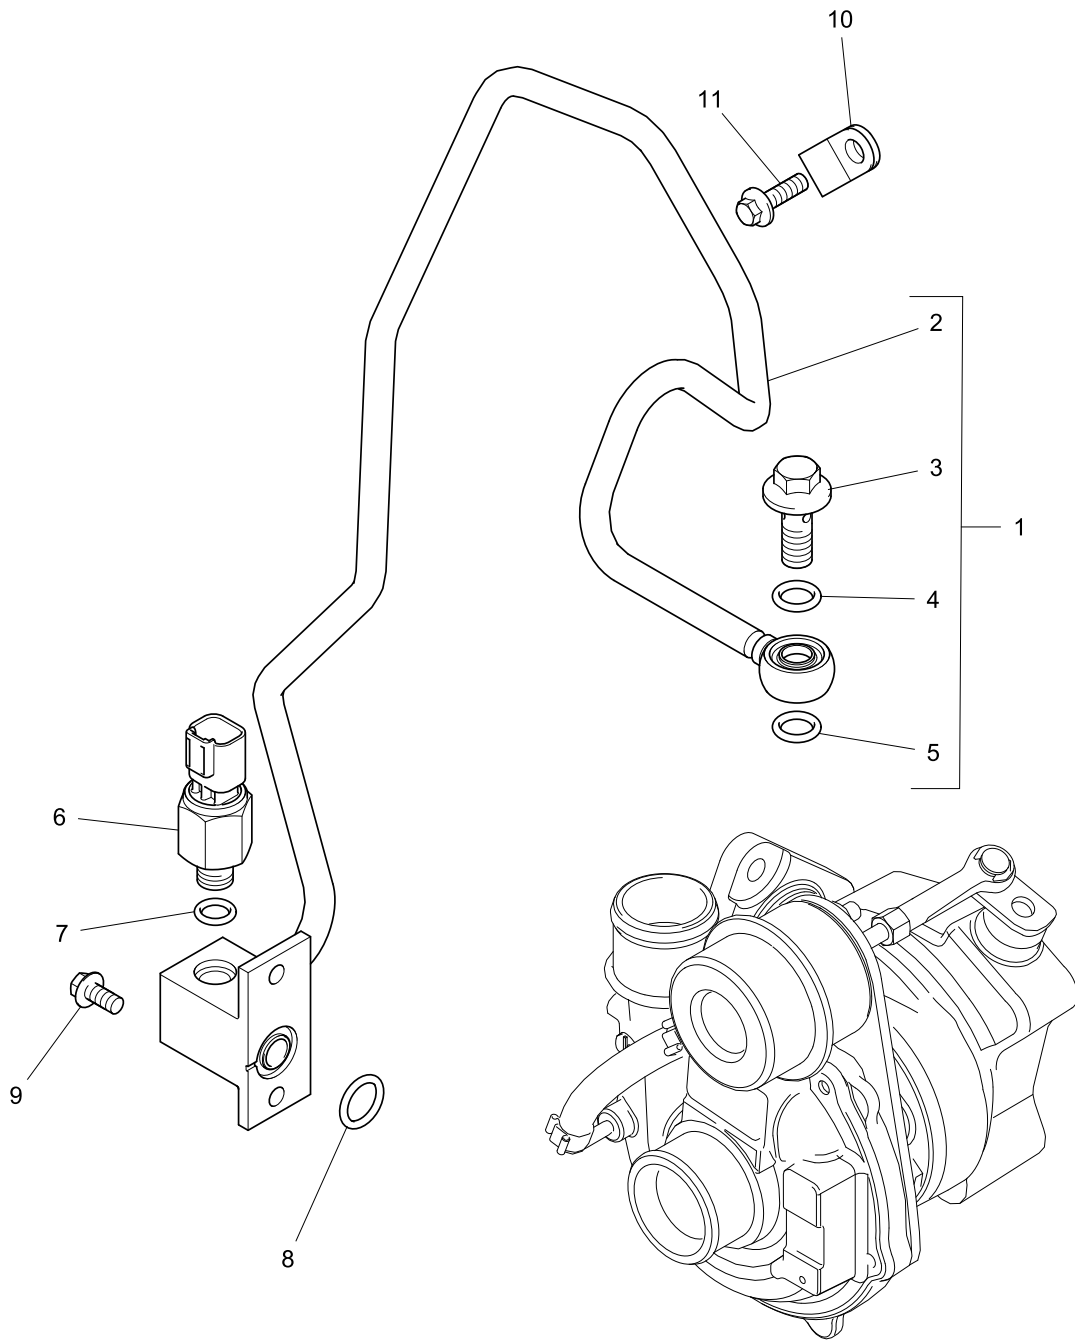

Turbo Oil Feed Pipe	Plate A
	5412249

Item	Part No.	References	Qty.	Description	Notes
1	T432122		1	PIPE - TURBO OIL FEED	
2		⇒ T432122	1	PIPE - TURBO OIL FEED	
3	T423366		1	BANJO BOLT	
4	CH10229		1	SEAL - O RING	
5	CH10229		1	SEAL - O RING	
6	T431758		1	OIL PRESSURE SENSOR	
7	2415H002		1	SEAL - O RING	
8	052109078		1	SEAL - O RING	
9	2314F002		2	SCREW	
10	T432502		1	PIPE CLIP	
11	2314F002		1	SCREW