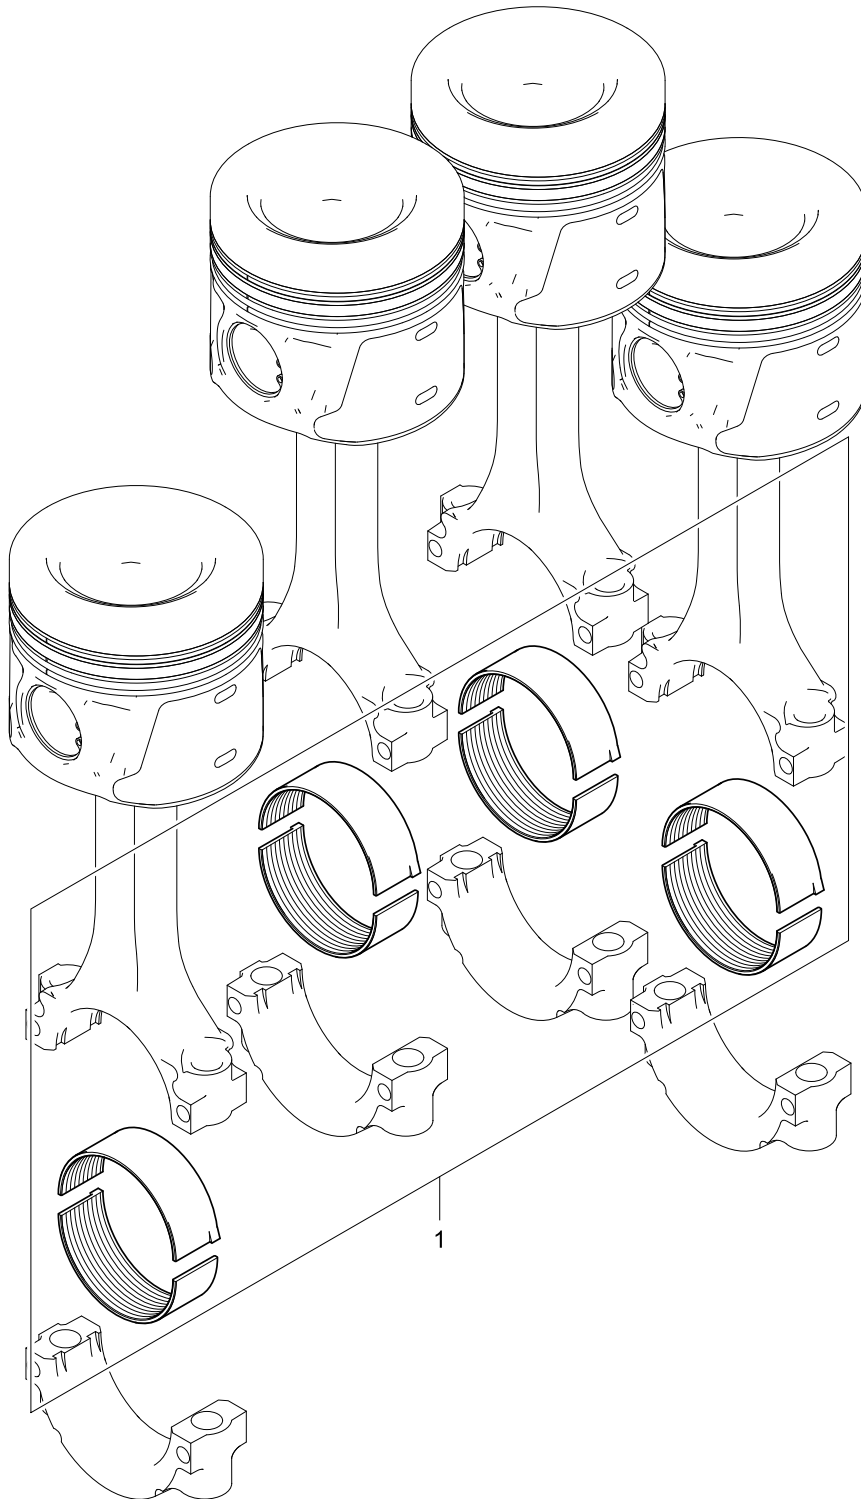

Item	Part No.	References	Qty.	Description	Notes
1	T432028		4	PISTON AND RING KIT	
2		⇒ T432028	1	PISTON	
3	T432033		1	PISTON RING KIT	
4	T432047		1	GUDGEON PIN	
5	036500028		1	CIRCLIP	
6	036500028		1	CIRCLIP	
7	115026390		4	CON ROD ASSEMBLY	
8		⇒ 115026390	1	CON ROD	
9	115176140		2	CON ROD BOLT	
10	020109120		2	CON ROD NUT	
11	198517645		1	BUSH