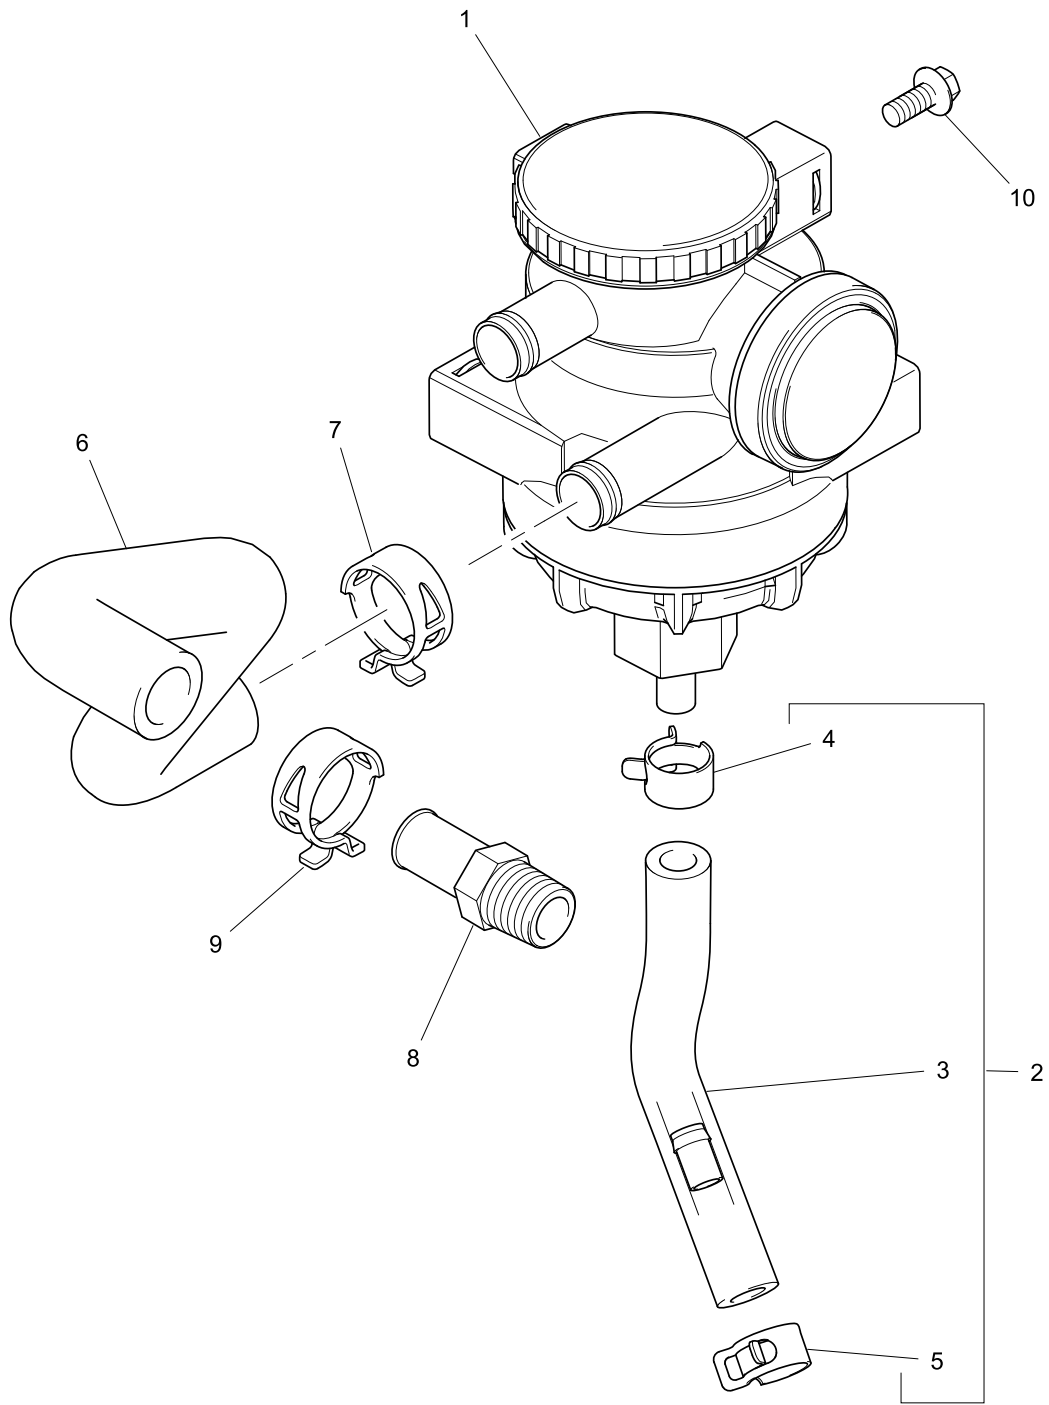

Item	Part No.	References	Qty.	Description	Notes
1	110056060		1	BREATHER	
2	130806250		1	HOSE	
3		⇒ 130806250	1	HOSE	
4	067200150		1	CLIP	
5	067200150		1	CLIP	
6	T432084		1	HOSE	
7	T426675		1	HOSE CLIP	
8	198487890		1	CONNECTION	
9	T426675		1	HOSE CLIP	
10	2314F003		3	SCREW