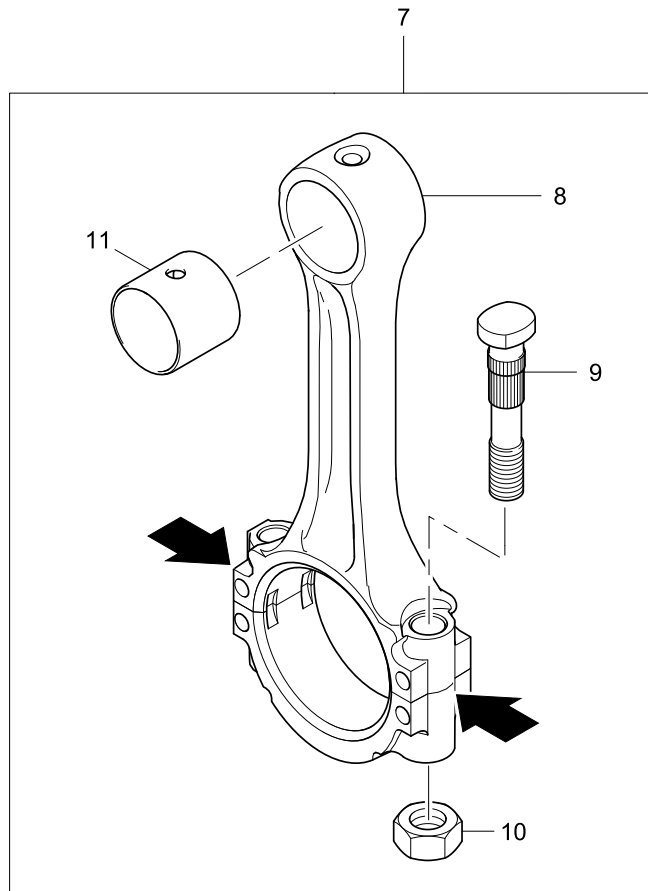

Item	Part No.	References	Qty.	Description	Notes
1	T430998		1	CRANKSHAFT ASSEMBLY	
2		⇒ T430998	1	CRANKSHAFT	
3	U15276270		1	CRANKSHAFT GEAR	
4	030509020		1	KEY	
5	199266210		1	THRUST WASHER	
6	199266200		1	THRUST WASHER	
7	199266200		1	THRUST WASHER	
8	110156360		1	BEARING HOLDER ASSEMBLY	
9		⇒ 110156360	1	CAP	
10		⇒ 110156360	1	CAP	
11	030500612		2	DOWEL	
12	010109406		2	SCREW	
13	2314J011		1	SCREW	
14	110156370		1	BEARING HOLDER ASSEMBLY	
15		⇒ 110156370	1	CAP	
16		⇒ 110156370	1	CAP	
17	030500612		2	DOWEL	
18	010109406		2	SCREW	
19	2314J011		1	SCREW	
20	110156380		1	BEARING HOLDER ASSEMBLY	
21		⇒ 110156380	1	CAP	
22		⇒ 110156380	1	CAP	
23	030500612		2	DOWEL	
24	010109406		2	SCREW	
25	2314J011		1	SCREW	
26	110156390		1	BEARING HOLDER ASSEMBLY	
27		⇒ 110156390	1	CAP	
28		⇒ 110156390	1	CAP	
29	030500612		2	DOWEL	
30	010109406		2	SCREW	
31	010700860		2	BOLT	
32	U5MB0025	↔	1	MAIN BEARING KIT	
Service Options					
32	U5MB0025A	↔ (-) 0.25MM	1	MAIN BEARING KIT