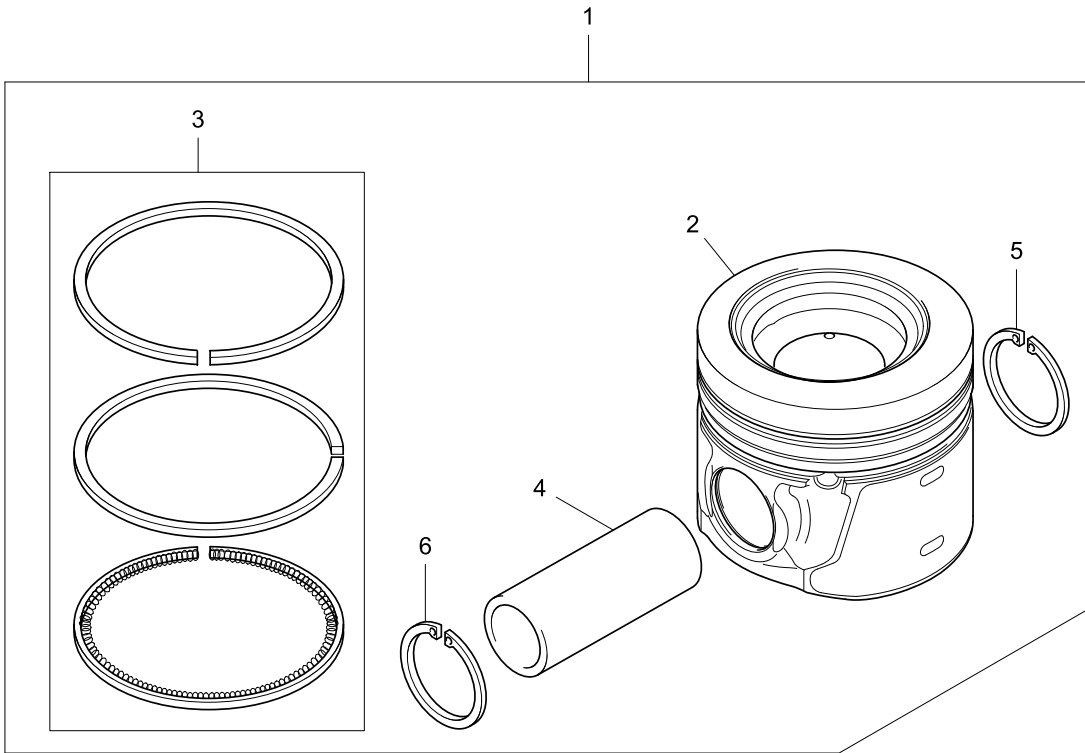

Item	Part No.	References	Qty.	Description	Notes
1	T430998		1	CRANKSHAFT ASSEMBLY	
2		⇒ T430998	1	CRANKSHAFT	
3	U15276270		1	CRANKSHAFT GEAR	
4	030509020		1	KEY	
5	199266210		1	THRUST WASHER	
6	199266200		1	THRUST WASHER	
7	199266200		1	THRUST WASHER	
8	110156360		1	BEARING HOLDER ASSEMBLY	
9		⇒ 110156360	1	CAP	
10		⇒ 110156360	1	CAP	
11	030500612		2	DOWEL	
12	010109406		2	SCREW	
13	2314J011		1	SCREW	
14	110156370		1	BEARING HOLDER ASSEMBLY	
15		⇒ 110156370	1	CAP	
16		⇒ 110156370	1	CAP	
17	030500612		2	DOWEL	
18	010109406		2	SCREW	
19	2314J011		1	SCREW	
20	110156380		1	BEARING HOLDER ASSEMBLY	
21		⇒ 110156380	1	CAP	
22		⇒ 110156380	1	CAP	
23	030500612		2	DOWEL	
24	010109406		2	SCREW	
25	2314J011		1	SCREW	
26	110156390		1	BEARING HOLDER ASSEMBLY	
27		⇒ 110156390	1	CAP	
28		⇒ 110156390	1	CAP	
29	030500612		2	DOWEL	
30	010109406		2	SCREW	
31	010700860		2	BOLT	
32	U5MB0025	↔	1	MAIN BEARING KIT	
Service Options					
32	U5MB0025A	↔ (-) 0.25MM	1	MAIN BEARING KIT