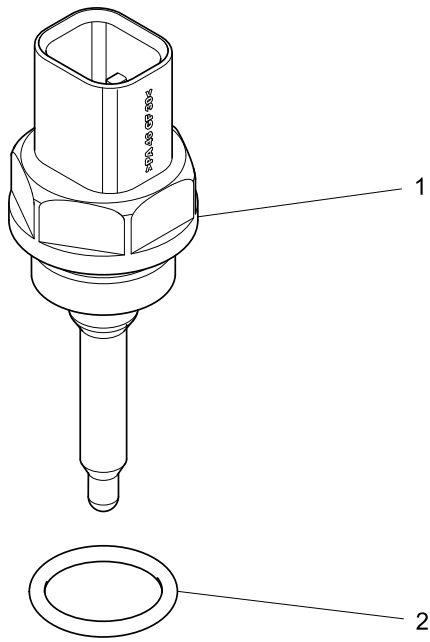

Temperature Sensor	Plate A
	5667563

Item	Part No.	References	Qty.	Description	Notes
1	T407354		1	TEMPERATURE SENSOR	
2	2415H003		1	SEAL - O RING