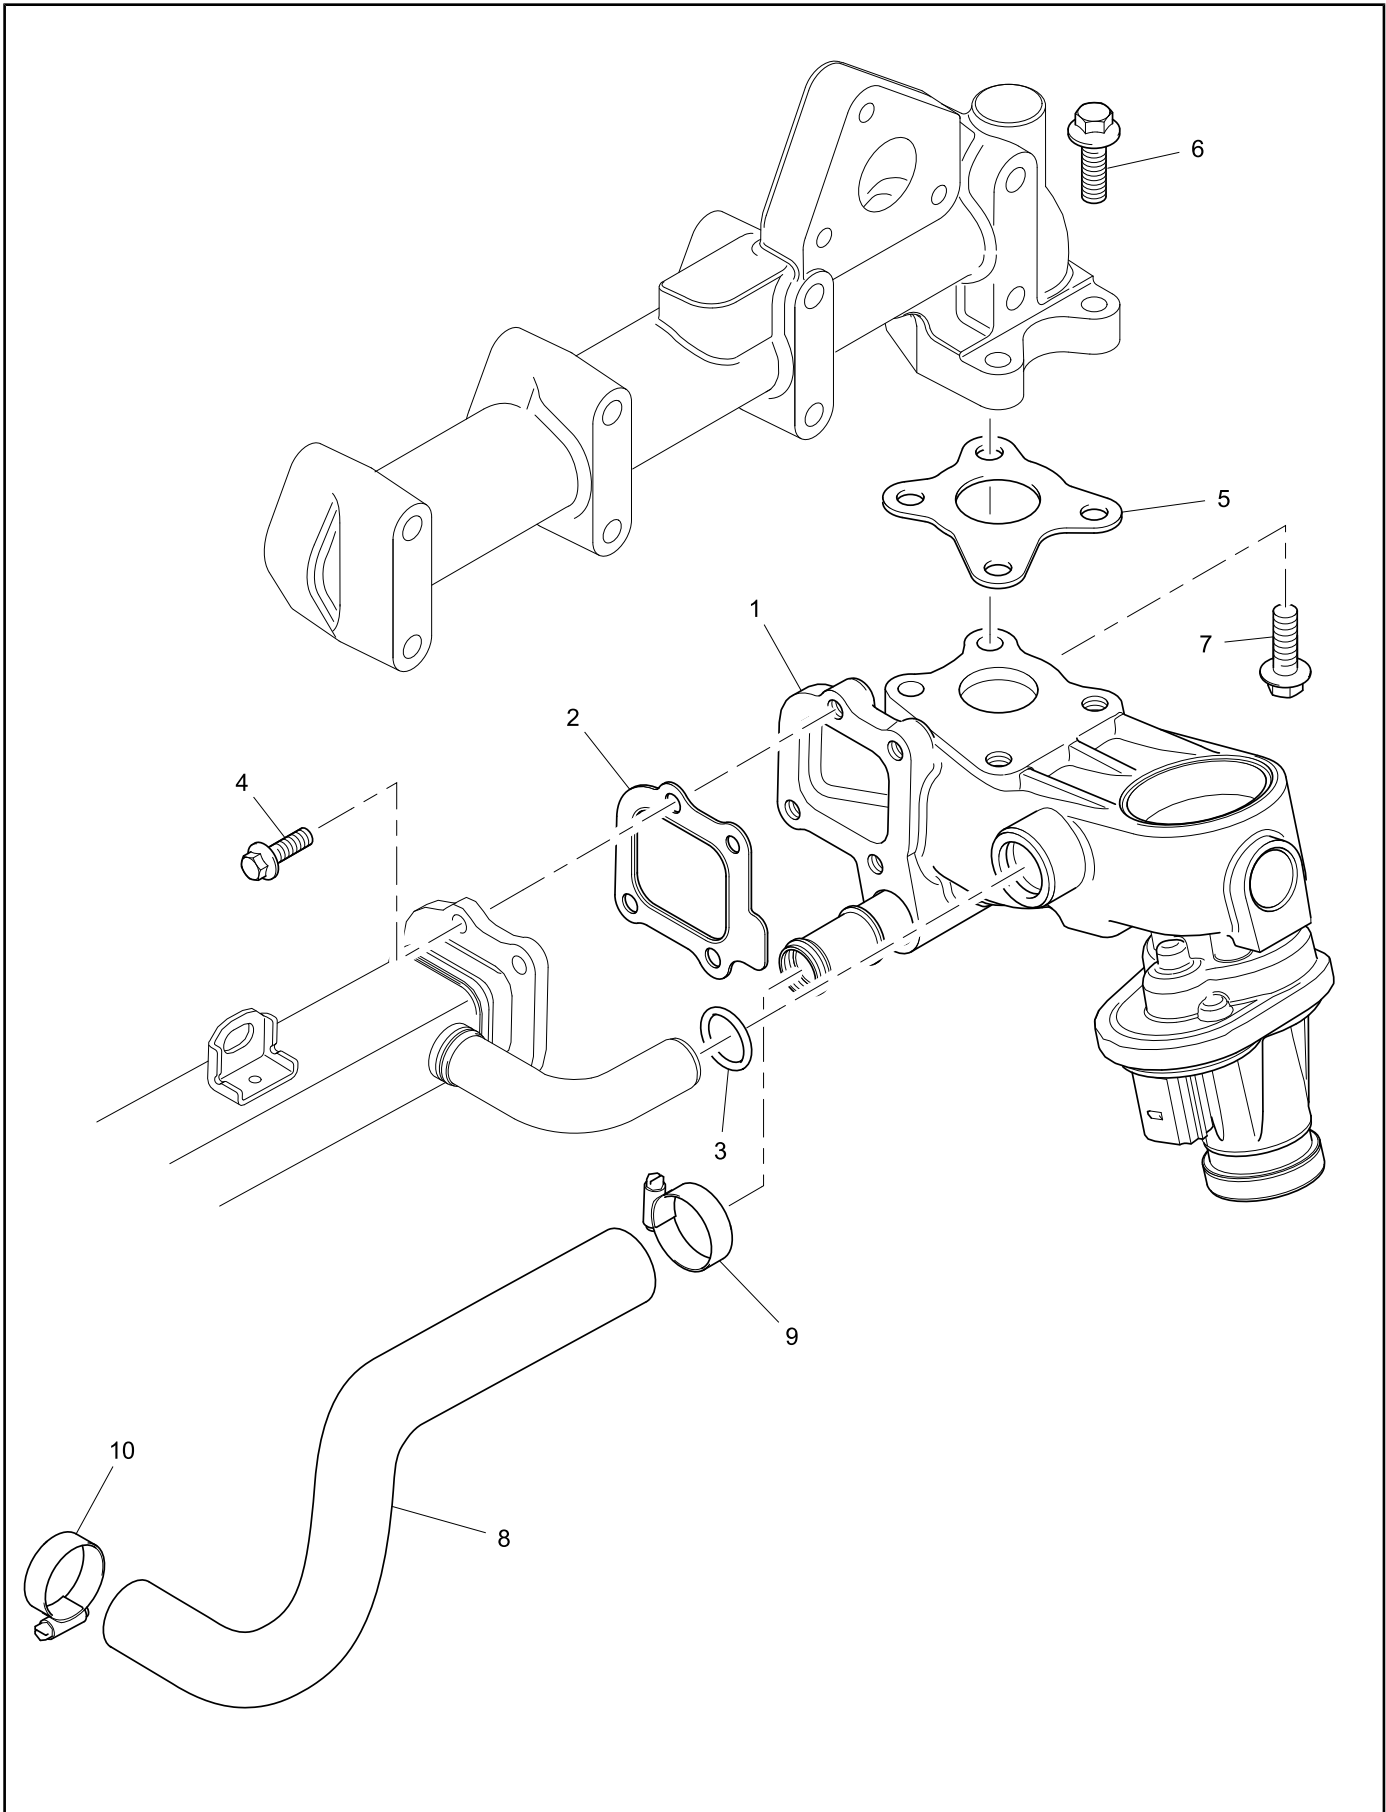

NOx Reduction System	Plate B
	5412249

Item	Part No.	References	Qty.	Description	Notes
1	T433908		1	VALVE ASSEMBLY	
2	T432843		1	GASKET	
3	T431846		1	SEAL - O RING	
4	2314F005		4	SCREW	
5	T432094		1	GASKET	
6	2314H004		2	SCREW	
7	2314H004		2	SCREW	
8	T432130		1	HOSE	
9	2481863		1	HOSE CLIP	
10	2481863		1	HOSE CLIP