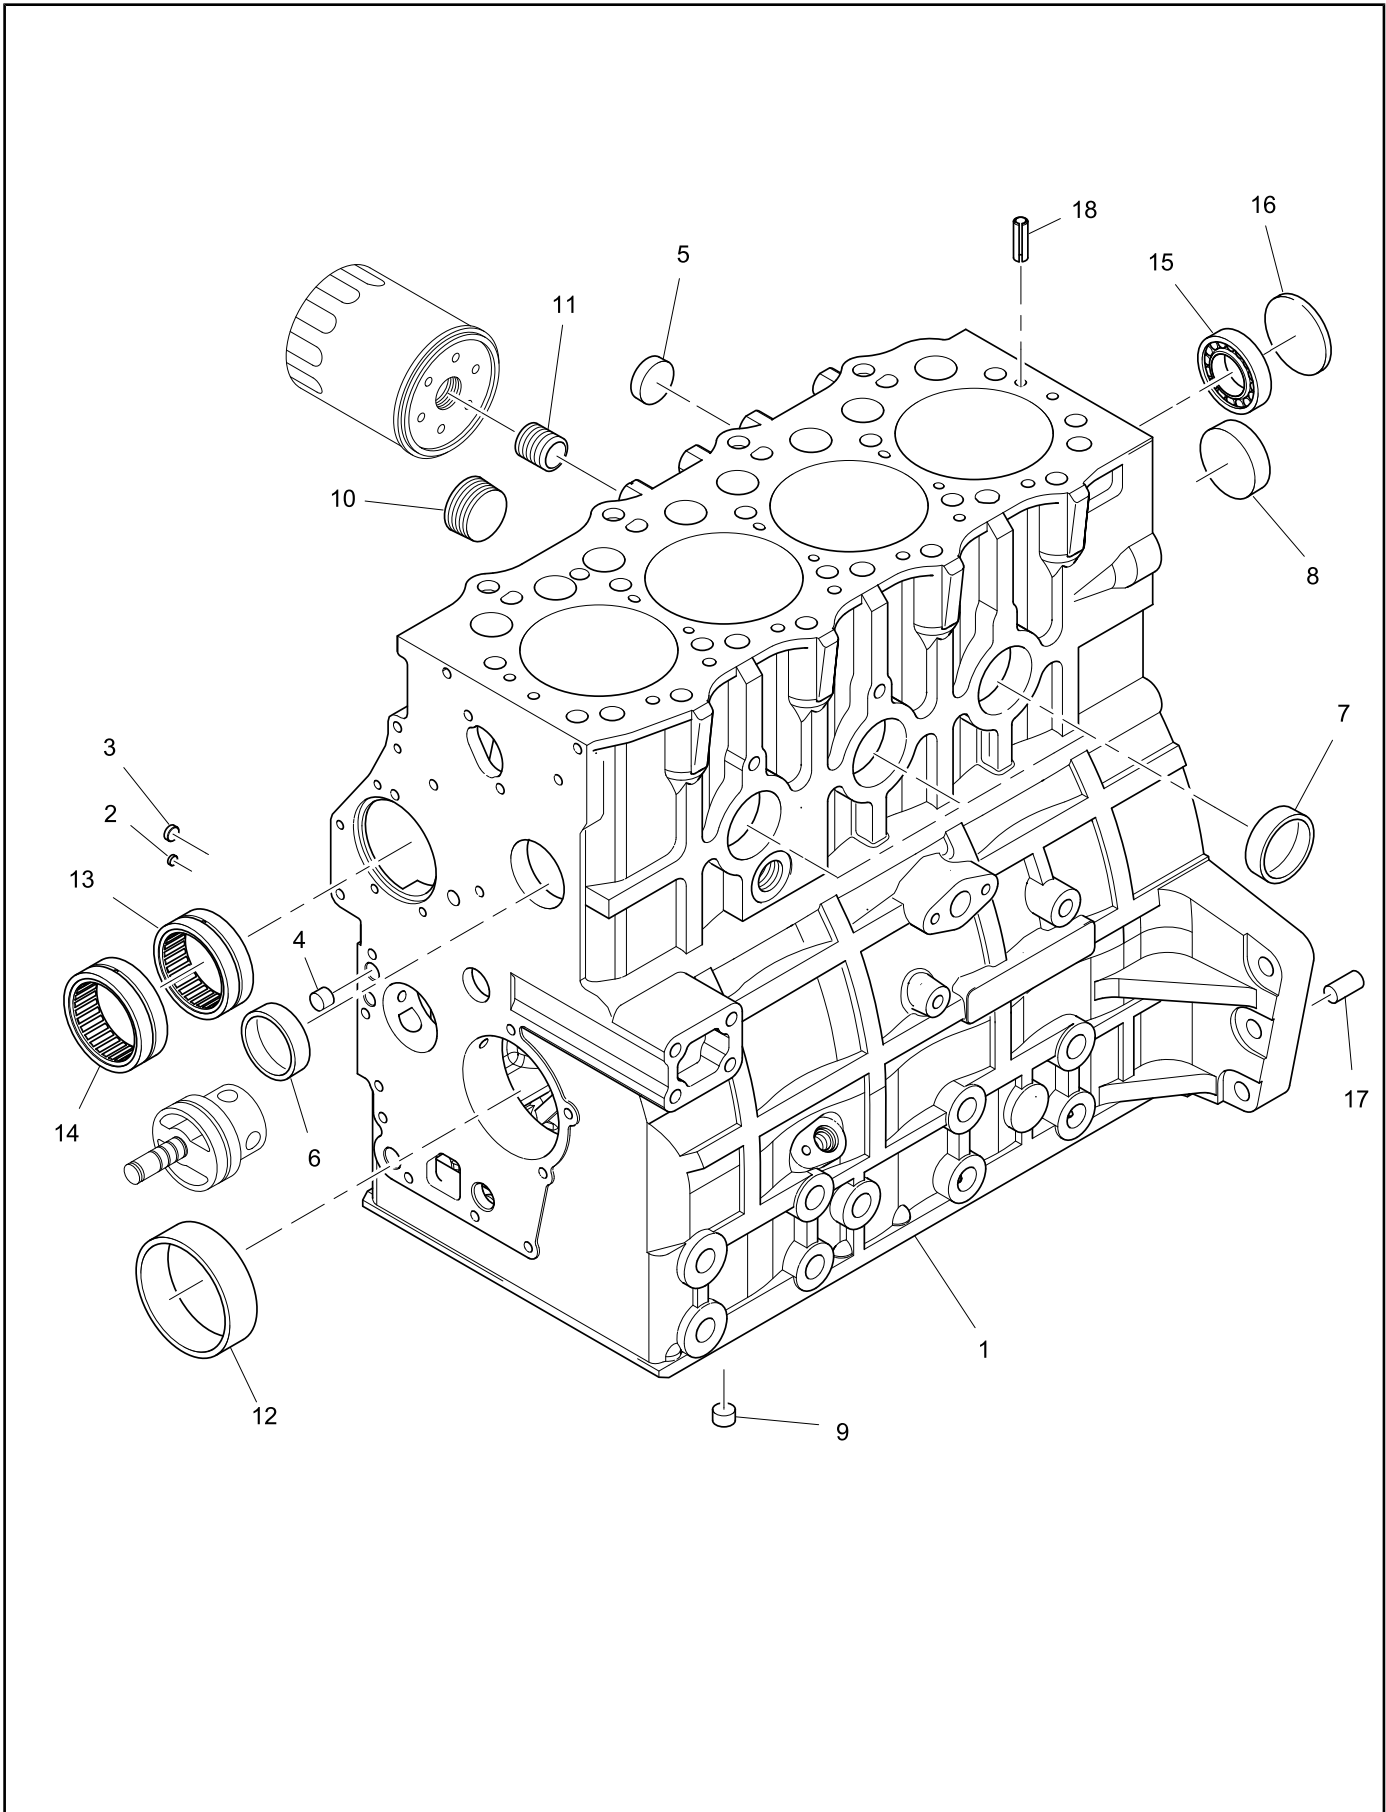

Cylinder Block	Plate A
	5412238

Item	Part No.	References	Qty.	Description	Notes
1			1	CYLINDER BLOCK ASSEMBLY	(1)
2	198466940		4	PLUG	
3	198466010		3	PLUG	
4	198466020		2	PLUG	
5	064210025	↖	2	PLUG	
6	064209055		1	PLUG	
7	064209055		3	PLUG	
8	064209055		1	PLUG	
9	198466920		2	PLUG	
10	T420246		1	PLUG	
11	140546020		1	CONNECTION	
12	198517222	Ⓢ	1	BUSH	
13	042309017		1	NEEDLE BEARING	
14	042309018		1	NEEDLE BEARING	
15	040106203		1	BALL BEARING	
16	064100045		1	PLUG	
17	030501025		2	DOWEL	
18	T30309005		2	SPRING PIN	
Service Options					
12	198517226	⅜ (-)0.25MM	1	BUSH	
12	198517229	⅜ (-)0.50MM	1	BUSH	

Footnotes	
(1)	SERVICE BY COMPLETE ENGINE