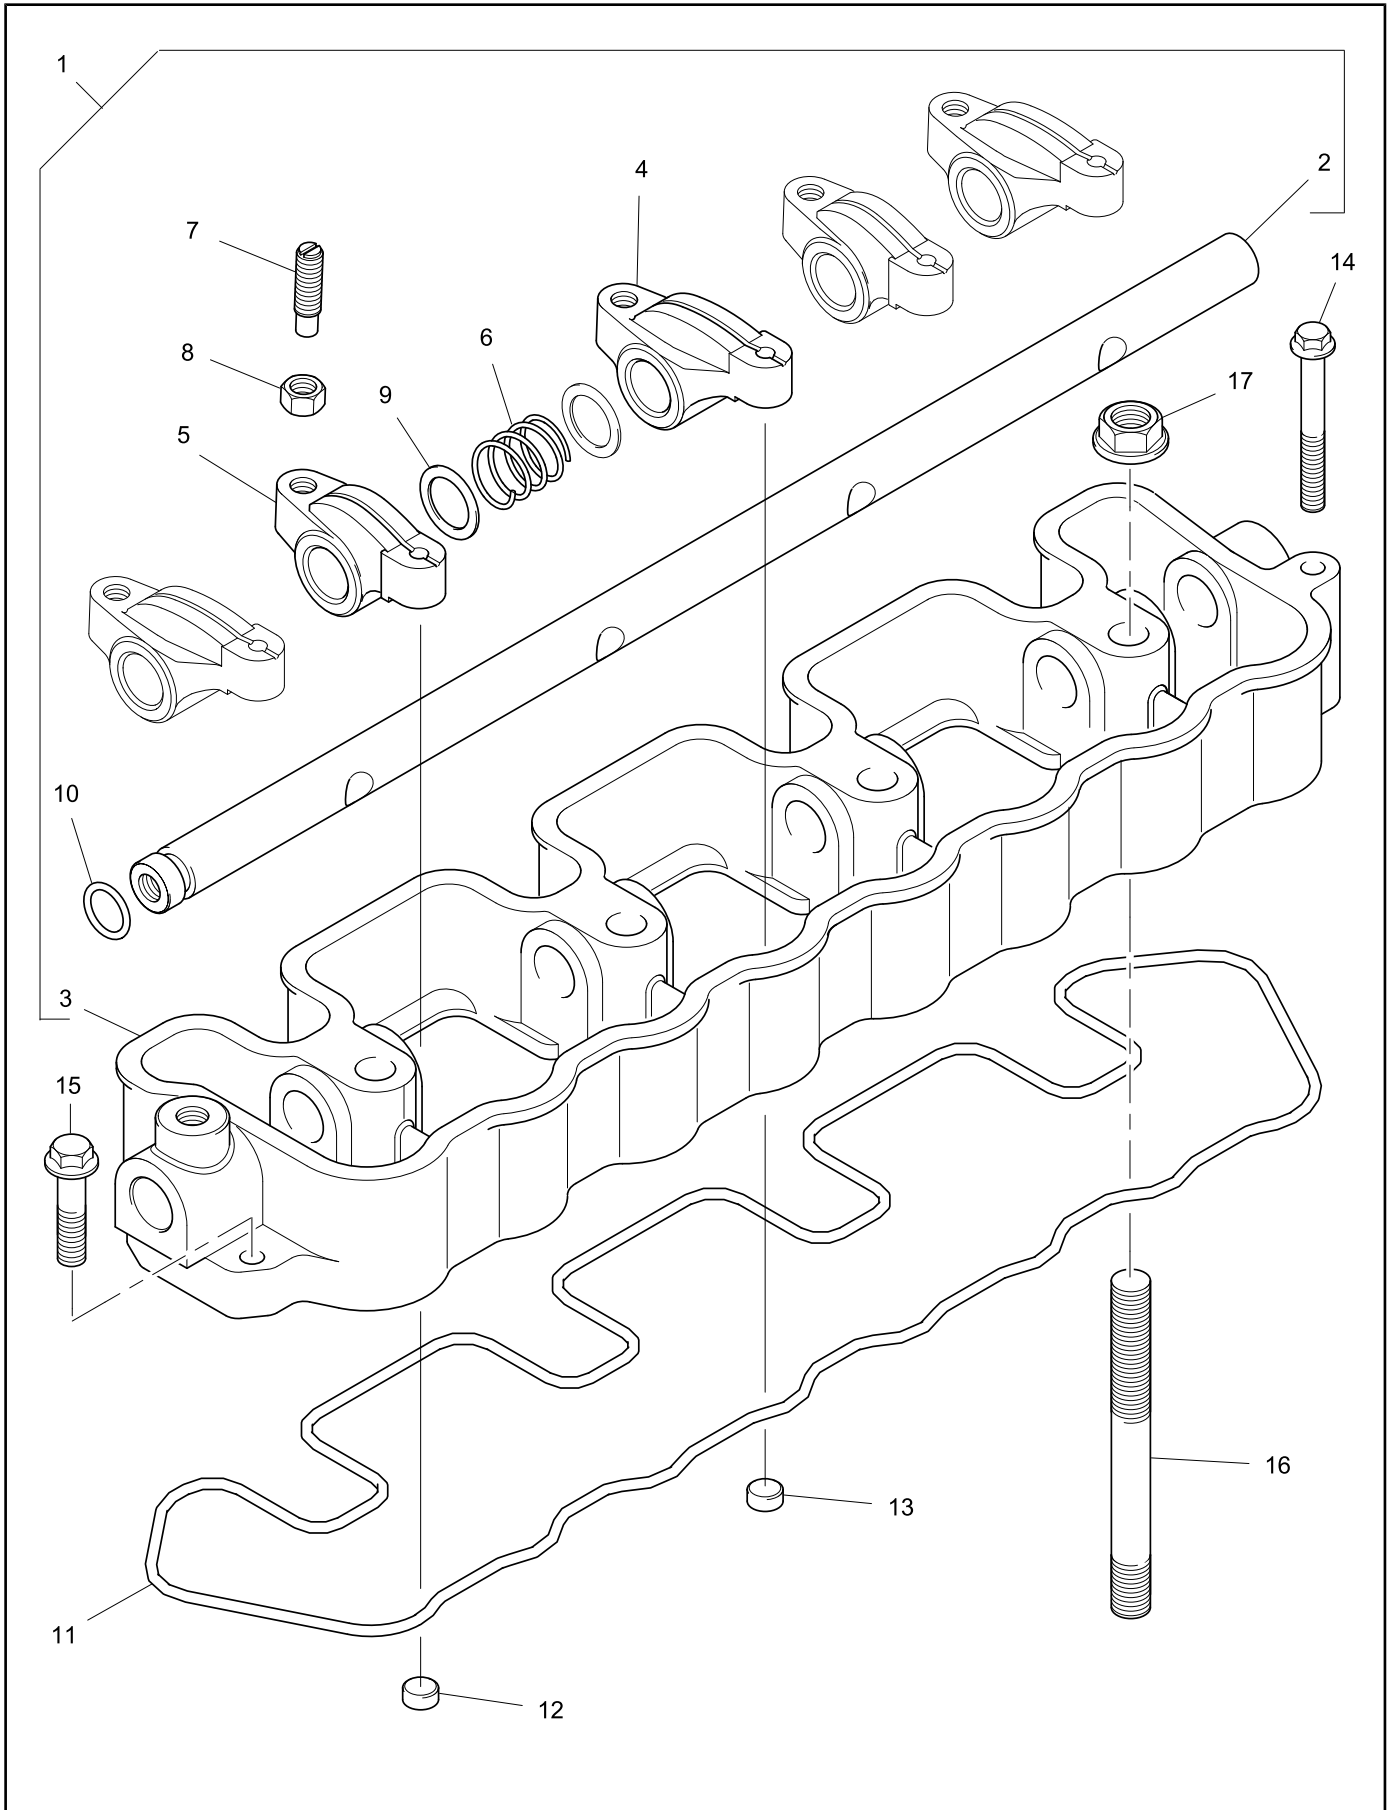

Cylinder Head	Plate B
	5285595

Item	Part No.	References	Qty.	Description	Notes
1		Ⓢ	1	GASKET - CYLINDER HEAD	
2	T427106		1	CYLINDER HEAD BOLT	
3	T432083		14	BOLT	
4	T432082		4	BOLT	
Service Options					
1	111147771	⚖ 1.3MM	1	GASKET - CYLINDER HEAD	1.3MM
1	111147761	⚖ 1.2MM	1	GASKET - CYLINDER HEAD	1.2MM
1	111147751	⚖ 1.1MM	1	GASKET - CYLINDER HEAD	1.1MM
1	111147780	⚖ 1.5MM	1	GASKET - CYLINDER HEAD	1.5MM