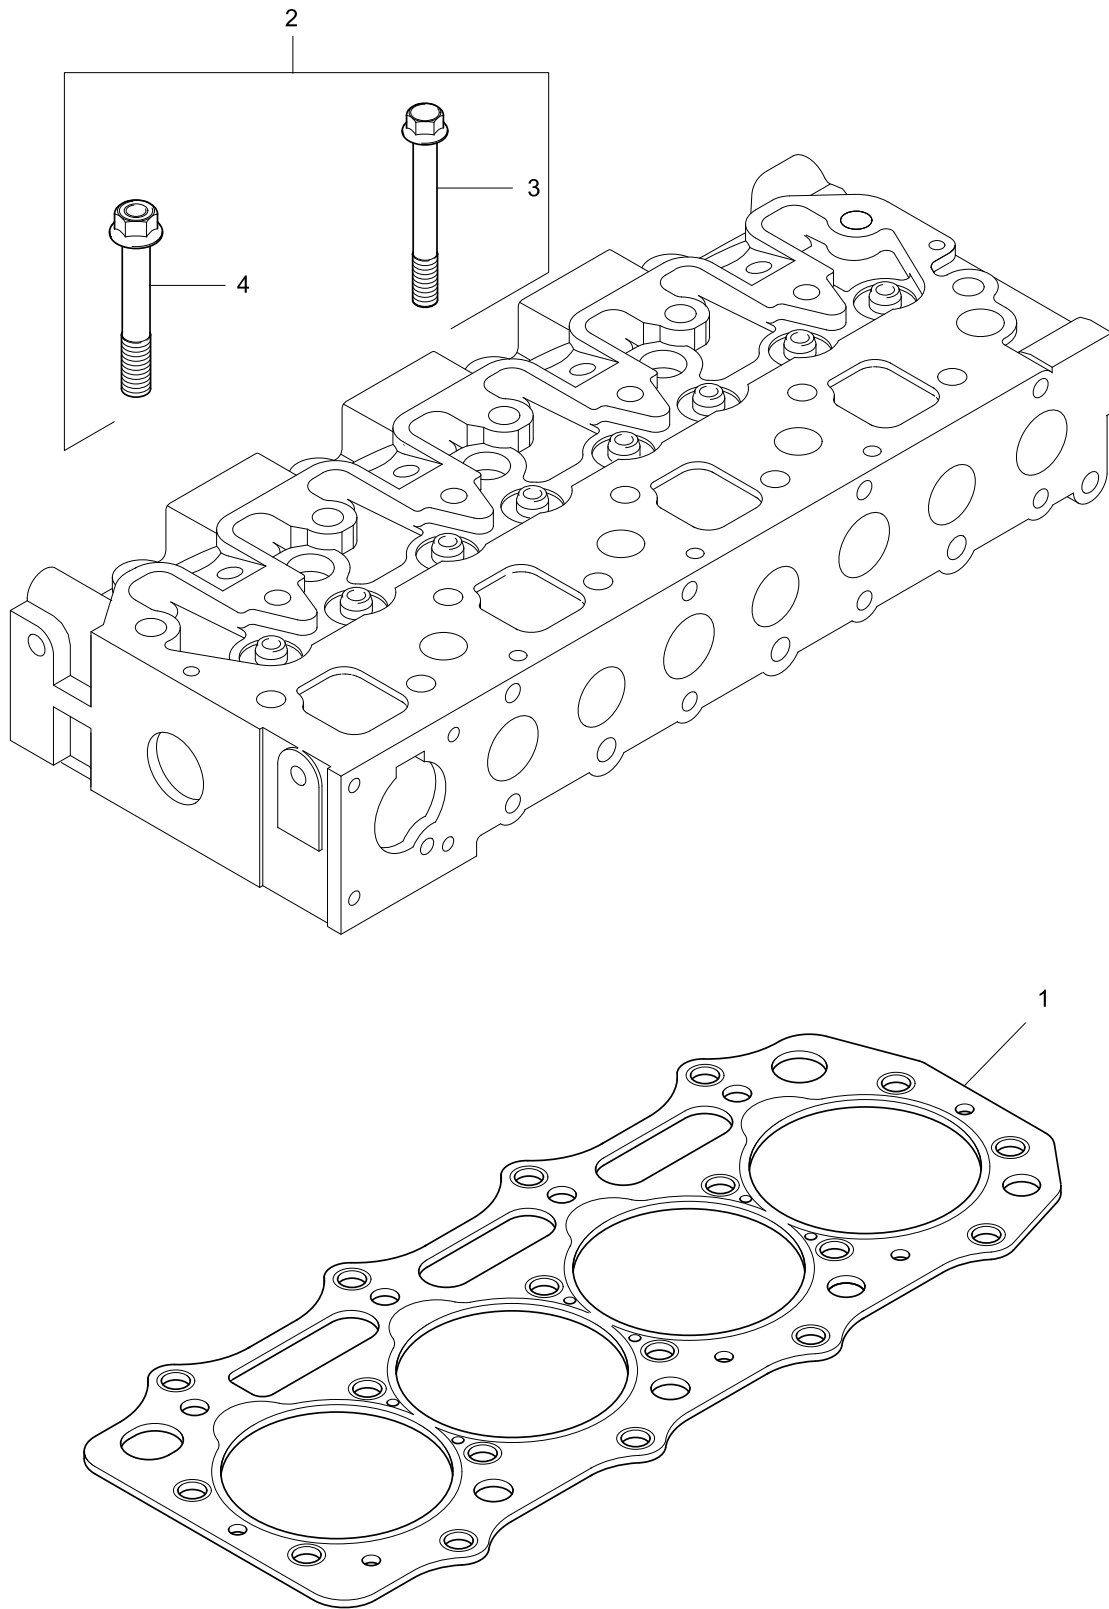

Cylinder Head	Plate A
	5285595

Item	Part No.	References	Qty.	Description	Notes
1	T432006		1	CYLINDER HEAD ASSEMBLY	
2		⇒ T432006	1	CYLINDER HEAD	
3	064210010	↔	3	PLUG	
4	064210018	↔	7	PLUG	
5	064210025	↔	3	PLUG	
6	064210025	↔	2	PLUG	
7	064210030	↔	1	PLUG	
8	064210030	↔	1	PLUG	
9	U20166400		4	INTAKE VALVE	
10	110136560		4	VALVE SEAT INSERT	
11	U20406140		4	SEAL - VALVE STEM	
12	198217470	↔	4	VALVE SPRING	
13	120186080		4	CAP	
14	120226070		4	VALVE COLLET	
15	U20176420		4	EXHAUST VALVE	
16	110136570		4	VALVE SEAT INSERT	
17	U20406140		4	SEAL - VALVE STEM	
18	198217470	↔	4	VALVE SPRING	
19	120186080		4	CAP	
20	120226070		8	VALVE COLLET	
21	012110655		2	STUD