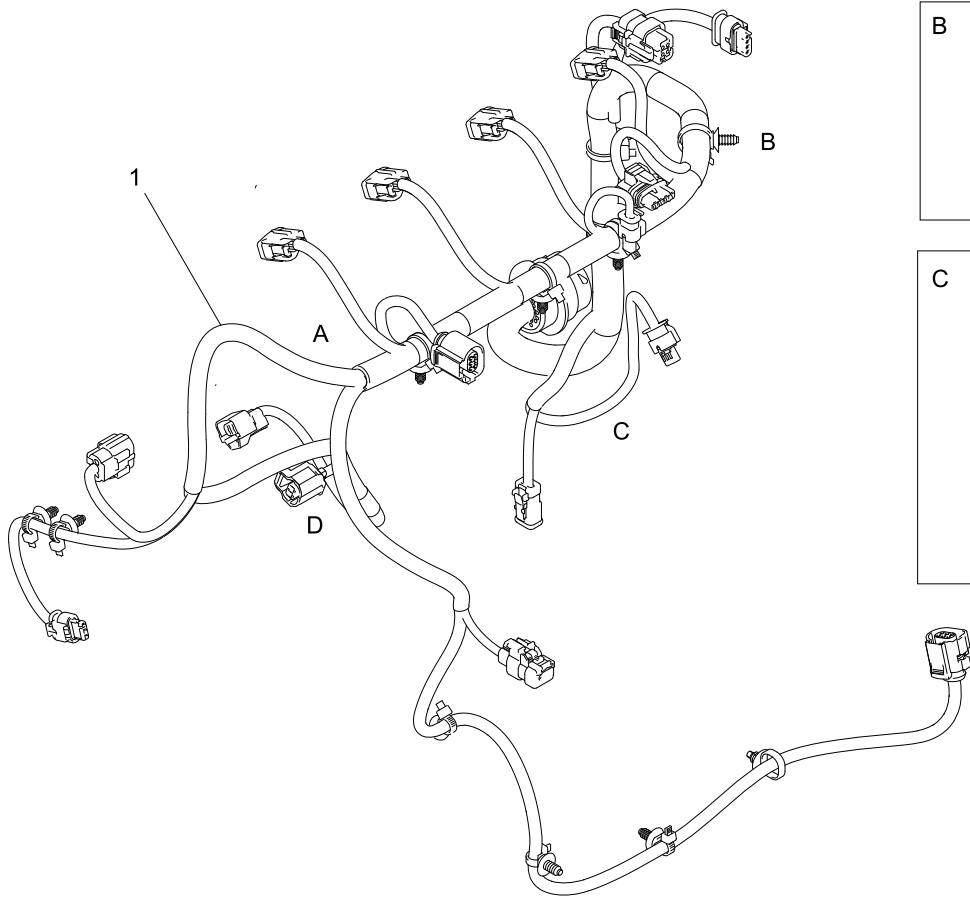

Wiring Harness	Plate B
	5675720

Item	Part No.	References	Qty.	Description	Notes
1	T432099		1	BRACKET	
2	399113620		2	CLAMP	
3	2314H002		5	SCREW	
4	U85977760		1	STAY	
5	2314F002		1	SCREW	
6	2817A011		1	WIRING CLIP	
7	T433305		1	WIRING CLIP	
8	399111040		1	CLAMP	
9	2314H001		1	SCREW