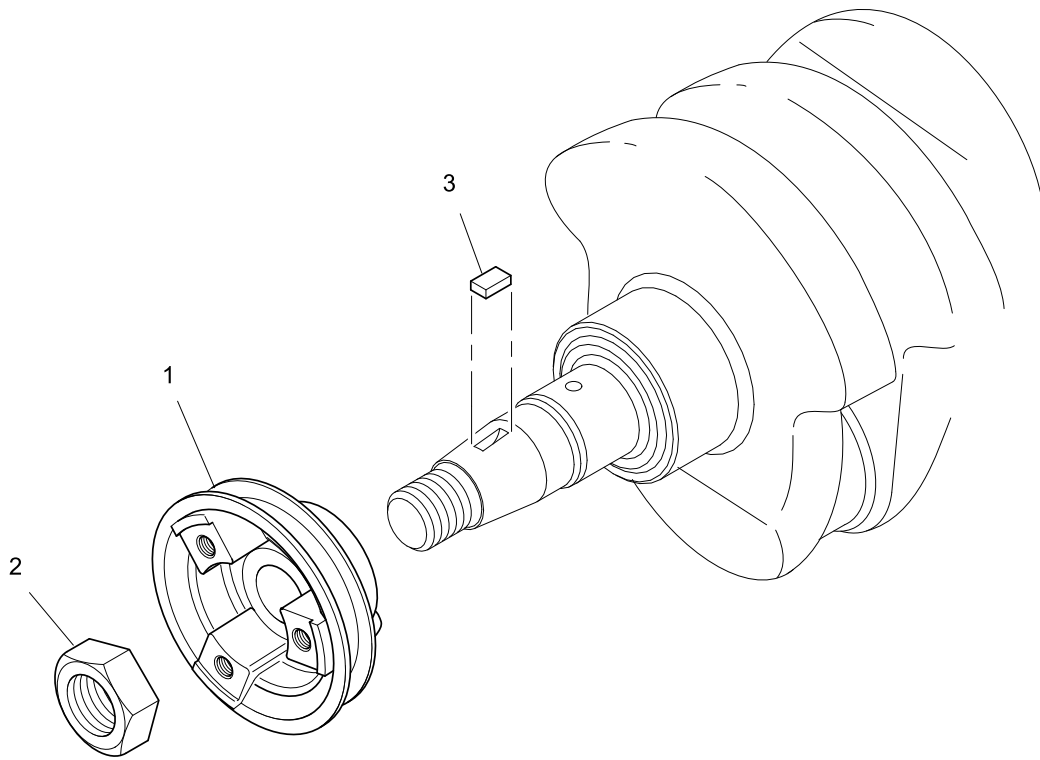

Crankshaft Pulley	Plate A
	4459988

Item	Part No.	References	Qty.	Description	Notes
1	U15397401		1	CRANKSHAFT PULLEY	
2	020109086		1	NUT	
3	034100508		1	KEY