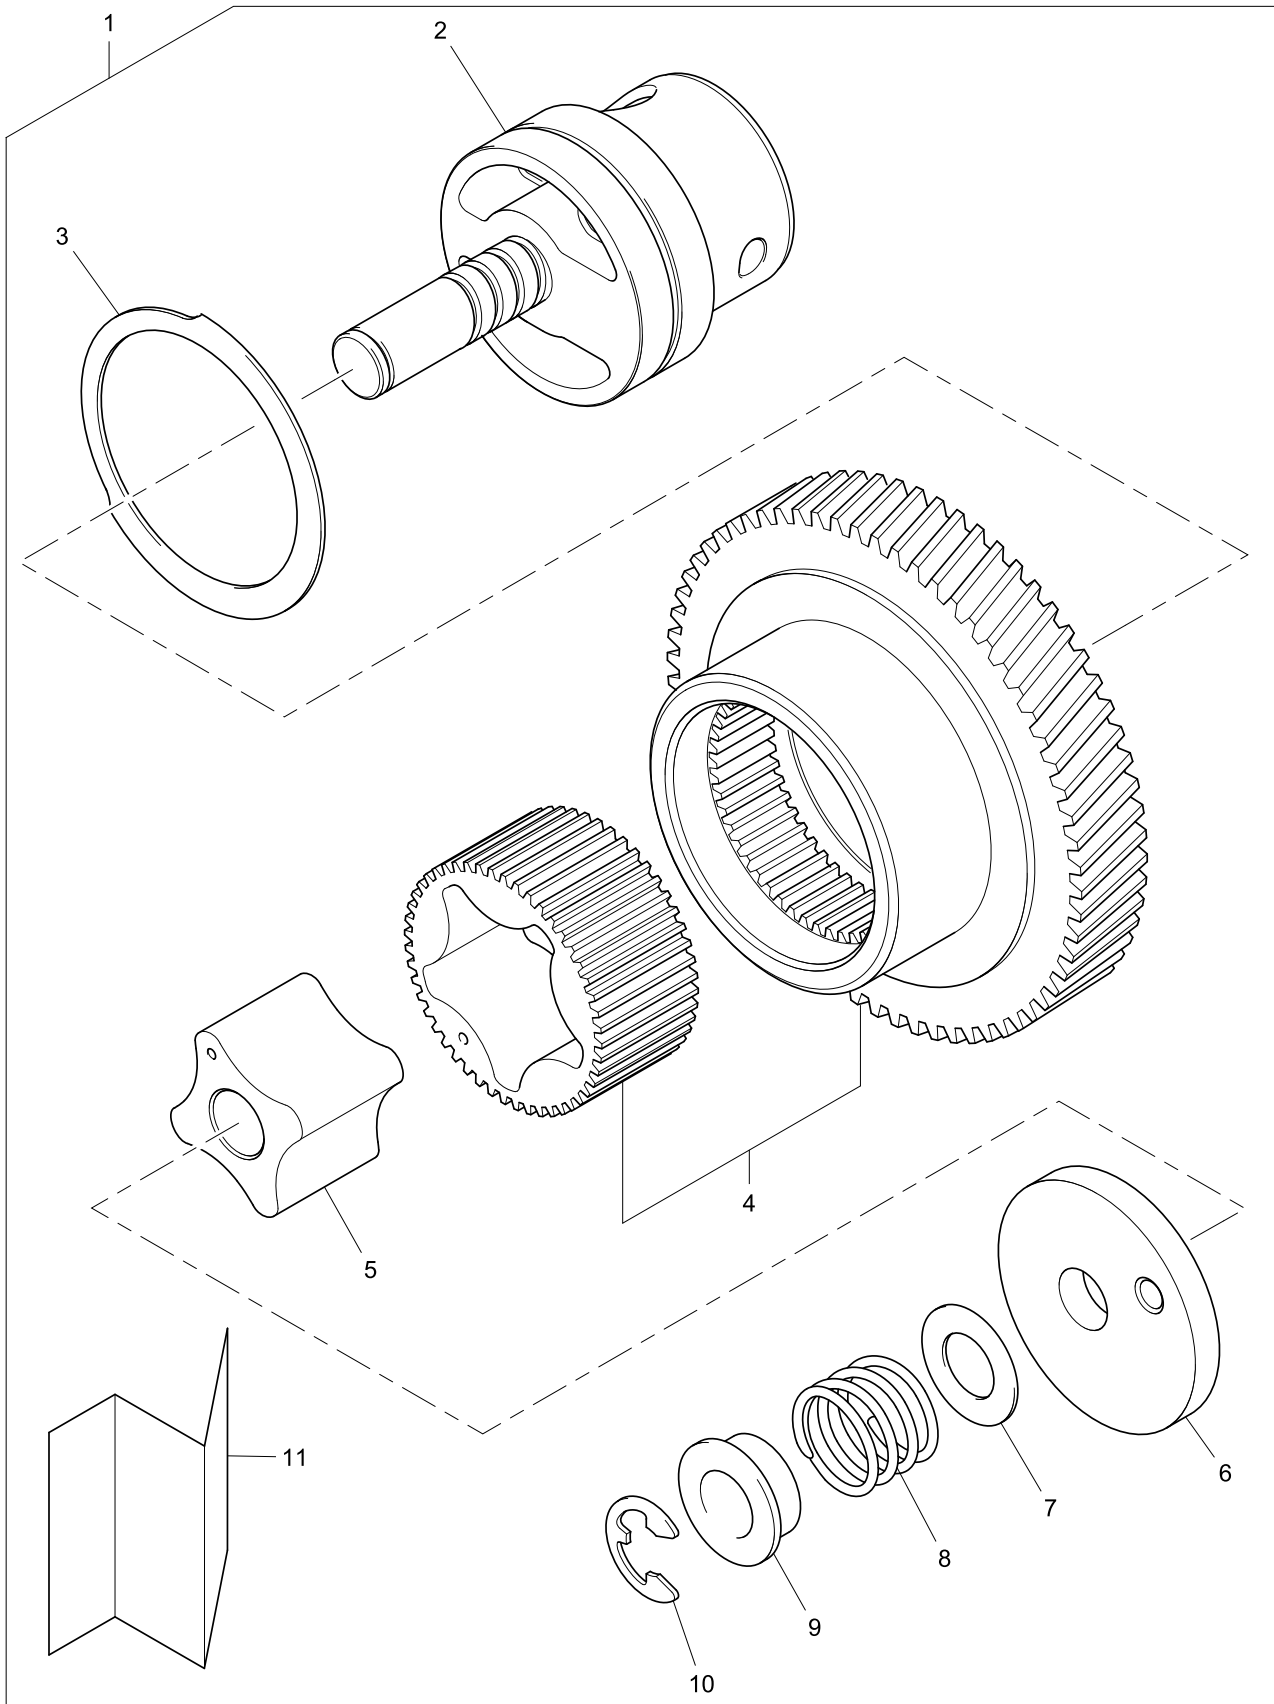

Item	Part No.	References	Qty.	Description	Notes
1	050209083		1	SEAL - REAR END OIL	

Footnotes

Pipes	Plate A
	5412238

Item	Part No.	References	Qty.	Description	Notes
1	140607720		1	PIPE - OIL	

Relief Valve	Plate A
	5412238

Item	Part No.	References	Qty.	Description	Notes
1	140036220		1	RELIEF VALVE	
2	052109078		1	SEAL - O RING	

Oil Pump	Plate A
	5412238

Item	Part No.	References	Qty.	Description	Notes
1	T431279		1	OIL PUMP KIT	
2		 ⇒ T431279	1	DRIVE SHAFT	
3	199266270		1	THRUST WASHER	
4		⇒ T431279	1	IDLER GEAR	
5		⇒ T431279	1	ROTOR	
6	140116220		1	COVER	
7	199286340		1	SHIM KIT	
8	198216720		1	SPRING	
9	199236540		1	COLLAR	
10	036800010		1	CIRCLIP	
11			1	LEAFLET	