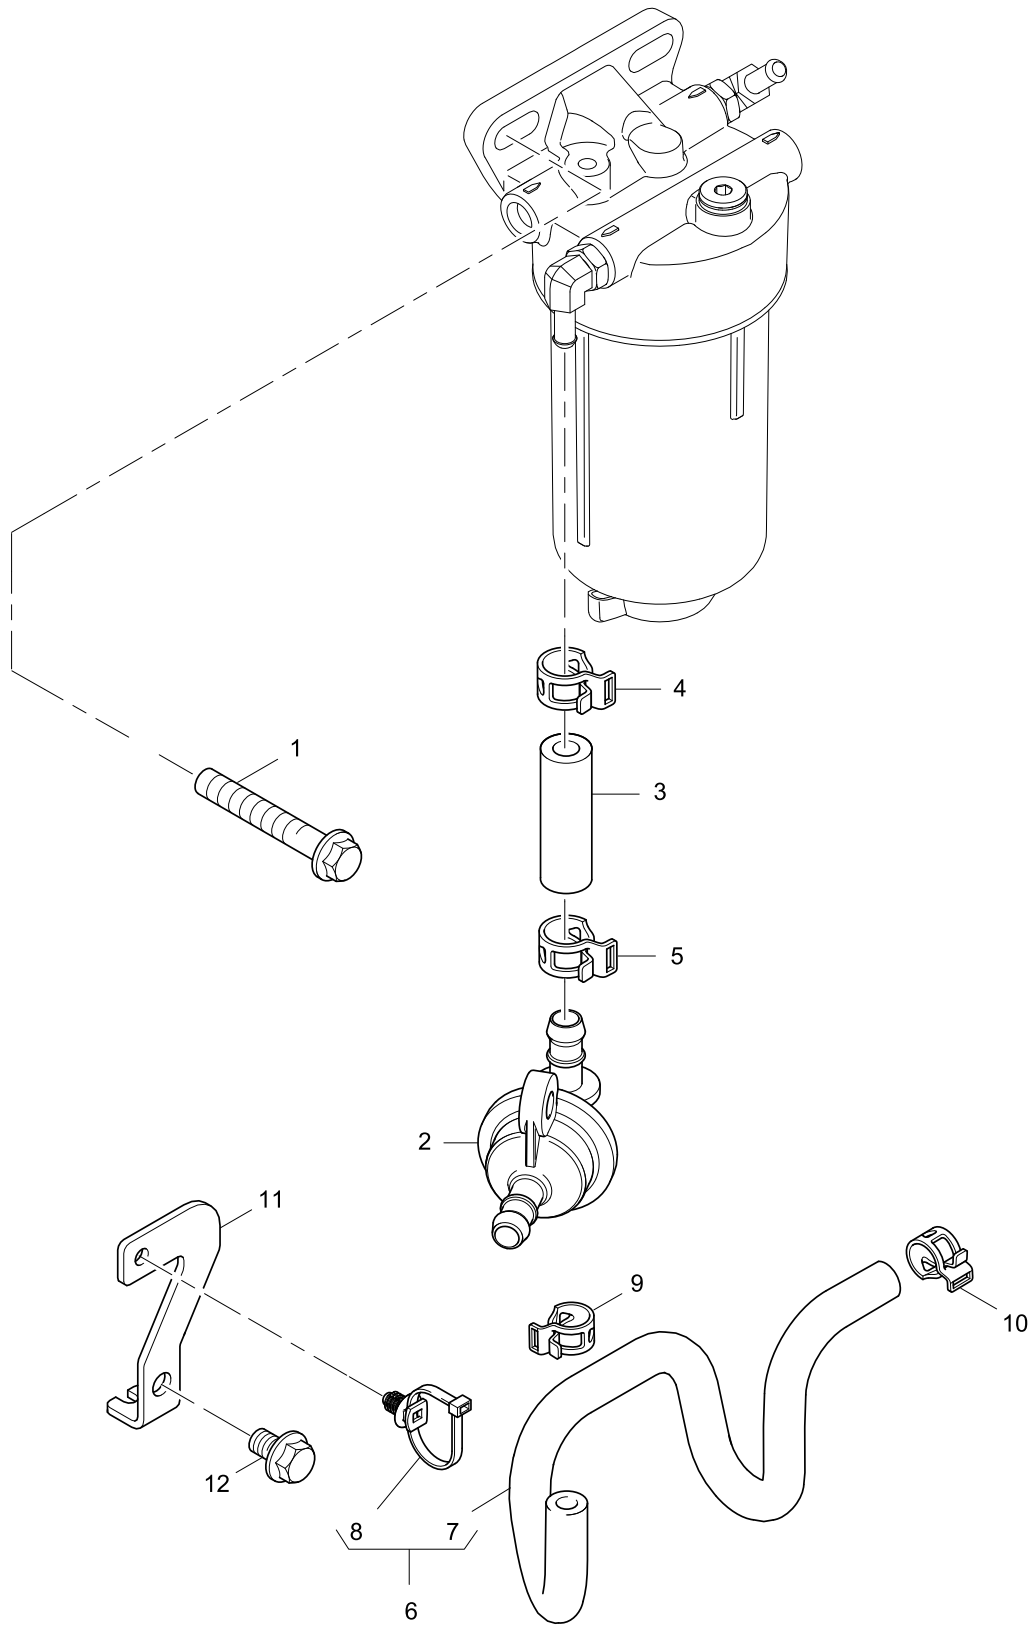

Fuel Filter	Plate B
	4665550

Item	Part No.	References	Qty.	Description	Notes
1	2314J005		1	SCREW	
2	T408360		1	RELIEF VALVE	
3	T422231		1	HOSE - FUEL	
4	T424437	a.	1	CLAMP	
5	T424437	a.	1	CLAMP	
6	T422253		1	HOSE - FUEL	
7		⇒ T422253	1	HOSE - FUEL	
8	T409240		1	CABLE TIE	
9	T424437	a.	1	CLAMP	
10	T424437	a.	1	CLAMP	
11	T422201		1	BRACKET	
12	2314H102		1	SCREW	

History					
a.					
	T422532		1	BRACKET	
	2314F004		1	SCREW	
4	2481882		1	CLIP	
5	2481882		1	CLIP	
9	2481882		1	CLIP	
10	2481882		1	CLIP