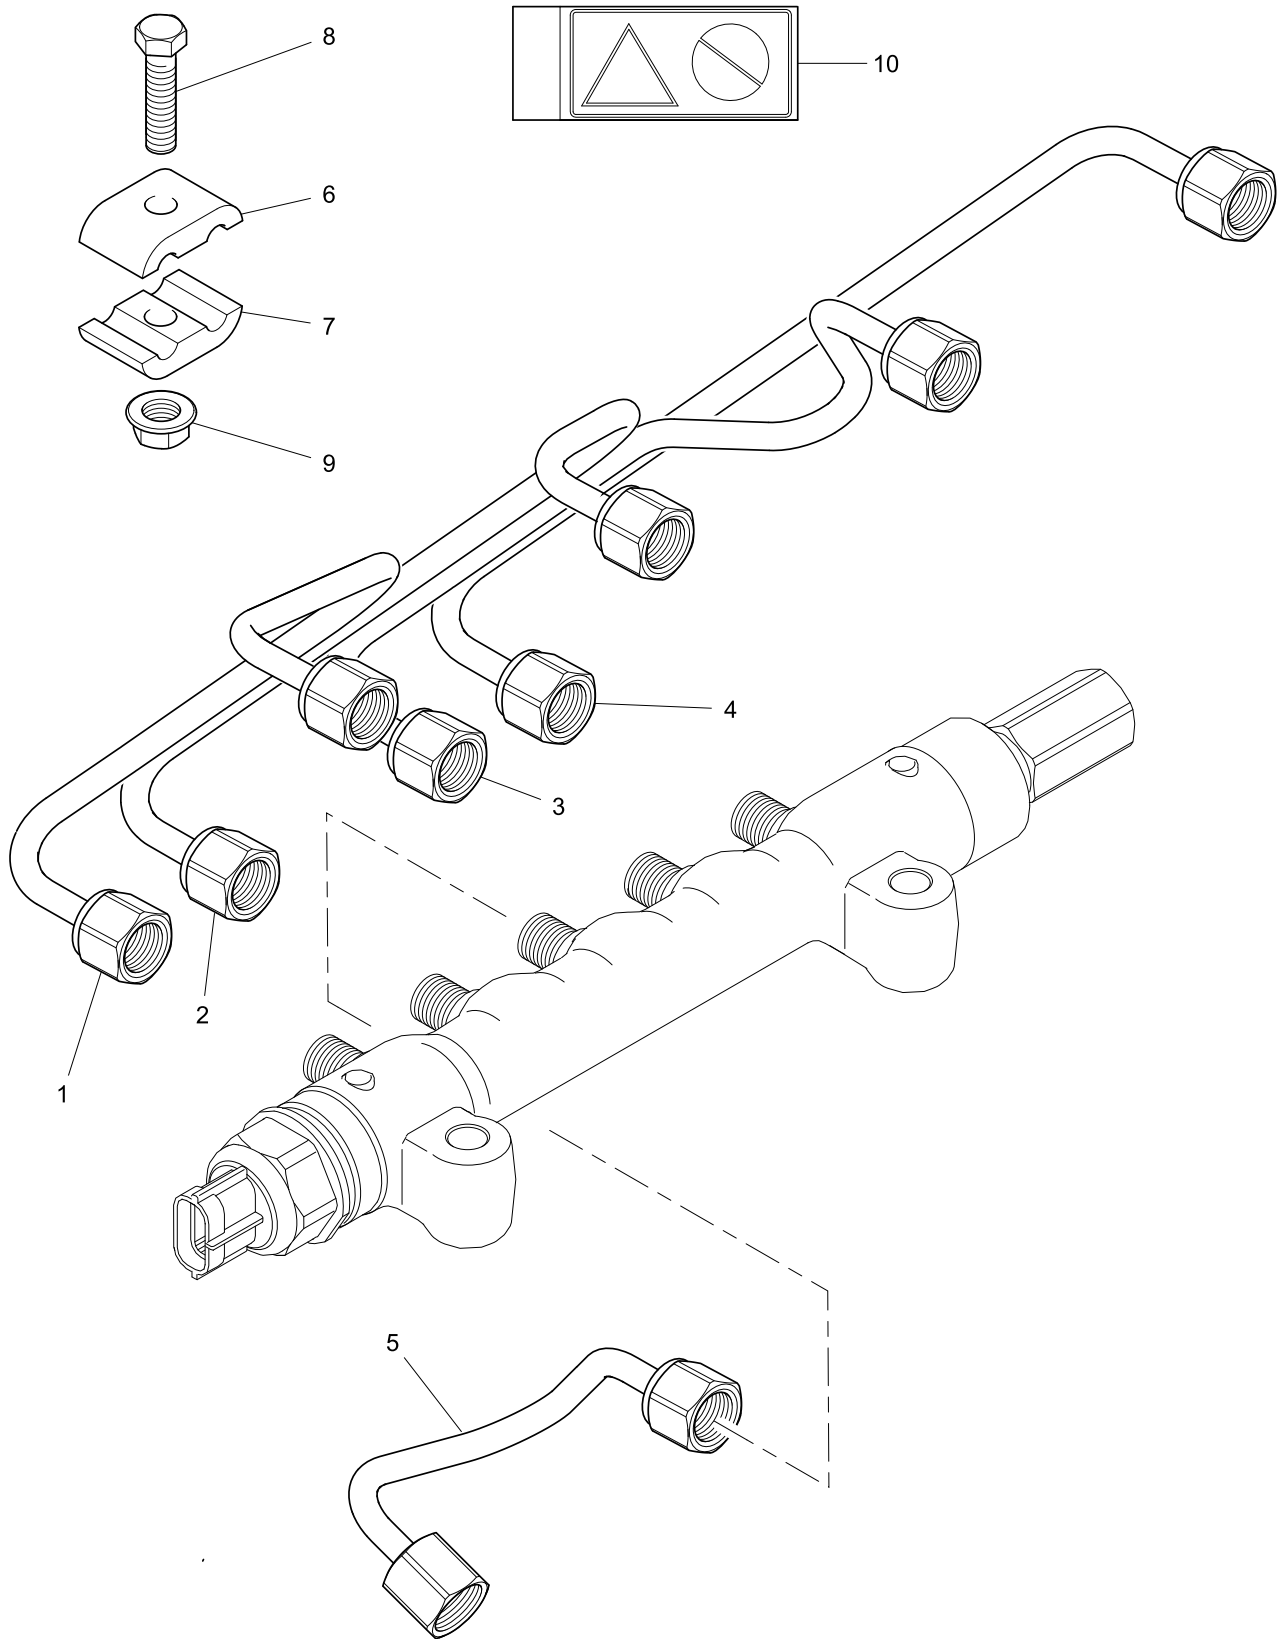

Fuel Rail	Plate A
	5412241

Item	Part No.	References	Qty.	Description	Notes
1	T432112		1	FUEL RAIL	
2	2314H007		2	SCREW