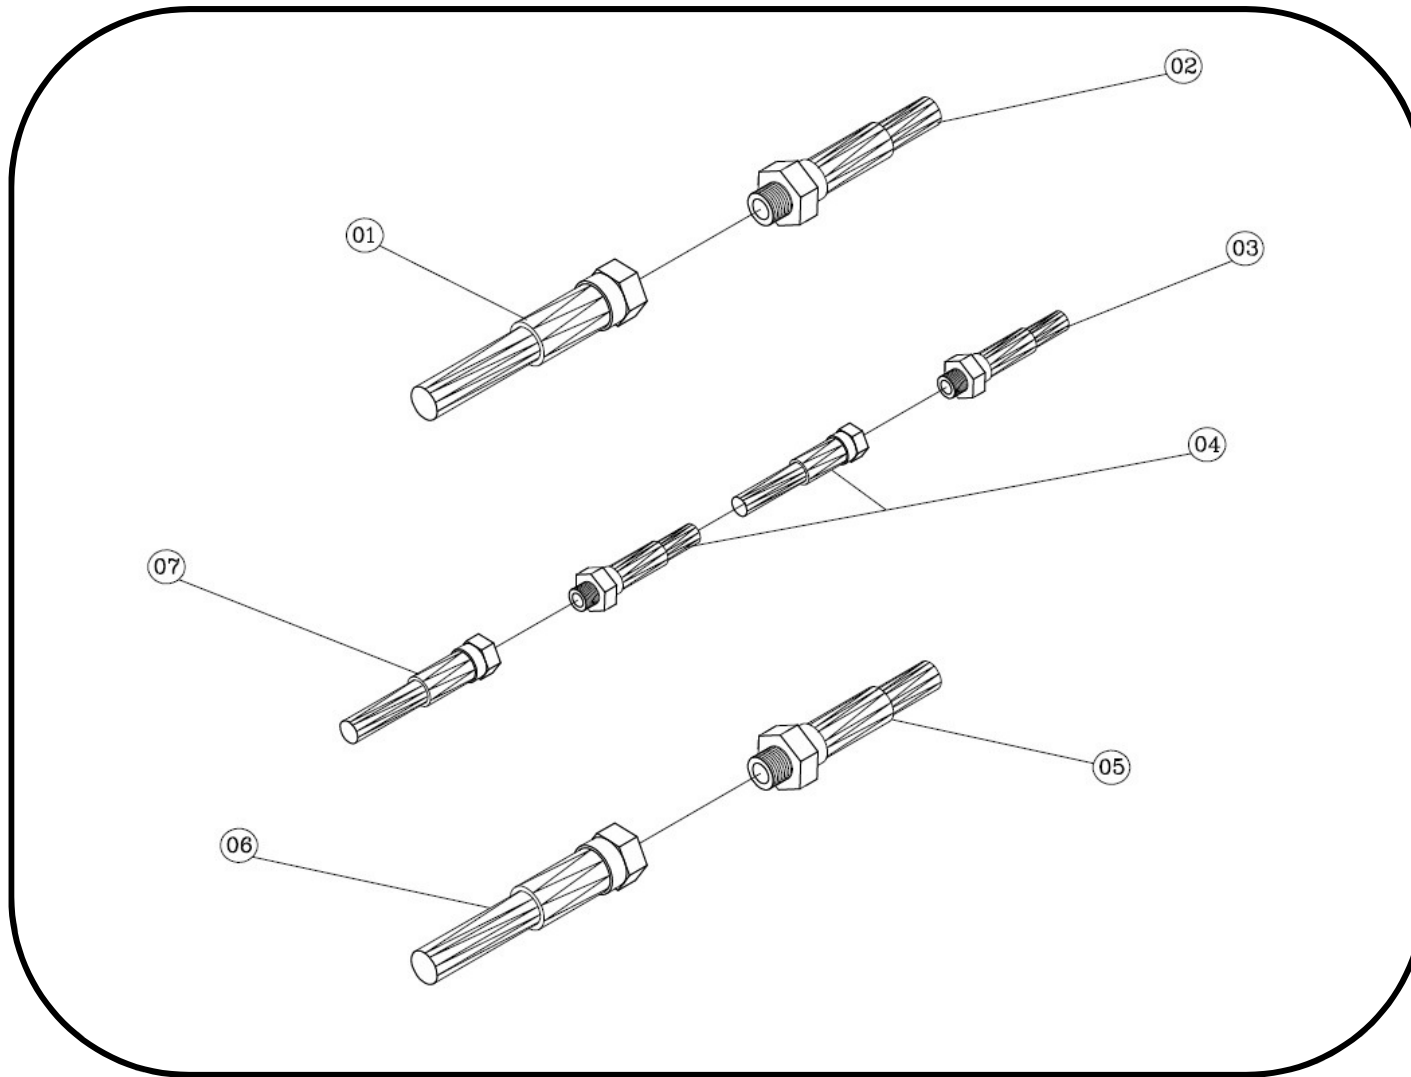

CONJUNTO TUBOS/SET TUBES /

CONJUNTO TUBOS/ SET TUBES/

Nº	CÓDIGO/CODE	DESCRIPCIÓN	DESCRIPTION	DÉSCRIPTION	UDS
1	T0051	Tubo	Hose	Tuyau	1
1	T0052	Tubo 60HP	Hose 60HP	Tuyau 60HP	1
2	T0053	Tubo	Hose	Tuyau	1
2	T0054	Tubo 60HP	Hose 60HP	Tuyau 60HP	1
3	T0059	Tubo	Hose	Tuyau	1
4	T0071	Tubo	Hose	Tuyau	1
5	T0057	Tubo	Hose	Tuyau	1
5	T0058	Tubo 60HP	Hose 60HP	Tuyau 60HP	1
6	T0055	Tubo	Hose	Tuyau	1
6	T0056	Tubo 60HP	Hose 60HP	Tuyau 60HP	1
7	T0060	Tubo	Hose	Tuyau	1