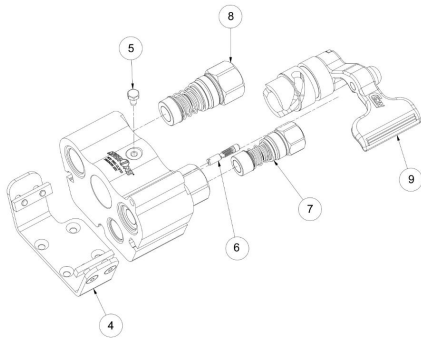

MULTICONNETTORE VERSIONE BSP LATO MACCHINA, 3a GENERAZIONE
MACHINE SIDE MULTICONNECTOR BSP FITTINGS, 3rd GENERATION

Tav. 96

	HOSE TYPE	WORK PRES BAR	HOSE DIAMETER	LENGHT RUBBER HOSE	1st FITTING DIN 2353	2nd FITTING DIN 2353
2 SERIES						
C PORT HOSES						
	1SC	160	1/2"	690	FEMALE STRAIGHT 12L (M18x1,5)	FEMALE 45° 15L (M22x1,5)
	1SC	160	1/2"	730	FEMALE 90° 12L (M18x1,5)	FEMALE 45° 15L (M22x1,5)
D PORT HOSES						
	PILOT	100	3/8"	710	FEMALE 90° 12L (M18x1,5)	FEMALE 45° 12L (M18x1,5)
4-5 SERIES						
C PORT HOSES						
	1SC	160	1/2"	730	MALE STRAIGHT 15L (M22x1,5)	FEMALE 45° 15L (M22x1,5)
	1SC	160	1/2"	780	MALE STRAIGHT 15L (M22x1,5)	FEMALE 45° 15L (M22x1,5)
D PORT HOSES						
	PILOT	100	3/8"	790	MALE STRAIGHT 12L (M18x1,5)	FEMALE 45° 12L (M18x1,5)
6-7-8 SERIES						
C PORT HOSES						
	1SC	160	1/2"	970	MALE STRAIGHT 15L (M22x1,5)	FEMALE 45° 15L (M22x1,5)
D PORT HOSES						
	PILOT	100	3/8"	1060	MALE STRAIGHT 12L (M18x1,5)	FEMALE 45° 12L (M18x1,5)

Component list [TAV. 96 BSP MULTICONNECTOR 3rd GENERATION MACHINE SIDE]

Pbs.	Code	Description	Qty
2	C033001	MALE-MALE CONNECTOR 3/8" G- 12 L	2.00000
3	C033003	MALE-MALE CONNECTOR 1/2" G- 15L	1.00000
4	FF1187/109324936		1.00000
5	FF1187/099320921		1.00000
6	FF1187/109324992	LOCKING LEVER PIN KIT	1.00000
7	FF1187/103651908	BSP 3/8" GAS COUPLING INSERT FEMALE MULTI 3rd GEN	1.00000
8	FF1187/105651908	BSP 1/2" GAS COUPLING INSERT FEMALE MULTI 3rd GEN	2.00000
9	FF1187/109324951	LOCKING LEVER FEMALE MULTI 3rd GEN	1.00000