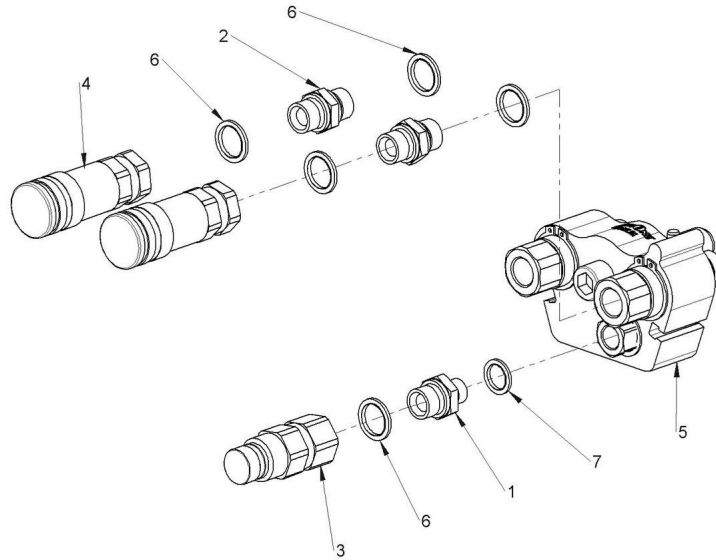

**Draft and part list report**  
**Serial n / code NA / C880221**  
**Description MULTICONNECTOR TO SINGLE LINE QUICK COUPLING, 3 LINES FOR MACHINE**

List of machine draft

N.	Draft
1	TAV. 05-1 MULTICONNECTOR-QUICK COUPLING ADAPTOR WEO VERSION
2	TAV. 05-2 MULTICONNECTOR-QUICK COUPLING ADAPTOR BSP VERSION
3	TAV. 89 COMPARE 2nd 3rd GENERATION MULTICONNECTOR MACHINE SIDE
4	TAV. 92 BSP MULTICONNECTOR MACHINE SIDE 2nd GENERATION
5	TAV. 93 BSP MULTICONNECTOR MACHINE SIDE 2nd GENERATION
6	TAV. 96 BSP MULTICONNECTOR 3rd GENERATION MACHINE SIDE
7	TAV. 97 BSP MULTICONNECTOR 3rd GENERATION MACHINE SIDE
8	TAV. 99 WEO MULTICONNECTOR MACHINE SIDE
9	TAV. 99 WEO MULTICONNECTOR MACHINE SIDE

**WEO FITTINGS VERSION**

Component list [ TAV. 05-1 MULTICONNECTOR-QUICK COUPLING ADAPTOR WEO VERSION ]

Pbs.	Code	Description	Qty
1	0030376	NIPPLESM 1/2" M 1/2"	3.00000
2	0030456	FLAT FACE QUICK COUPLER MALE 1/2"	1.00000
3	0030457	FLAT FACE COUPLING FEMALE 1/2"	2.00000
4	0030481	HYDRAULIC MULTICONNECTOR PLATE, ATTACHMENTS 3 WAY	1.00000
5	0030488	WEO M 1/2" - F 1/2" GAS ADAPTOR	2.00000
6	0030489	WEO M 3/8" - F 1/2" GAS ADAPTOR	1.00000
7	0030542	1/2" G BONDED WASHER	6.00000

**BSP FITTINGS VERSION**

Component list [ TAV. 05-2 MULTICONNECTOR-QUICK COUPLING ADAPTOR BSP VERSION ]

Pbs.	Code	Description	Qty
1	C030374	NIPPLESM 3/8" M 1/2" 34.67.08.06	1.00000
2	C030376	NIPPLESM 1/2" M 1/2"	2.00000
3	C030456	FLAT FACE QUICK COUPLER MALE 1/2"	1.00000
4	C030457	FLAT FACE COUPLING FEMALE 1/2"	2.00000
5	C030498	HYDRAULIC MULTICONNECTOR, ATTACHMENTS 3 WAY	1.00000
6	C030542	1/2" G BONDED WASHER	5.00000
7	C030547	3/8" G BONDED WASHER	1.00000