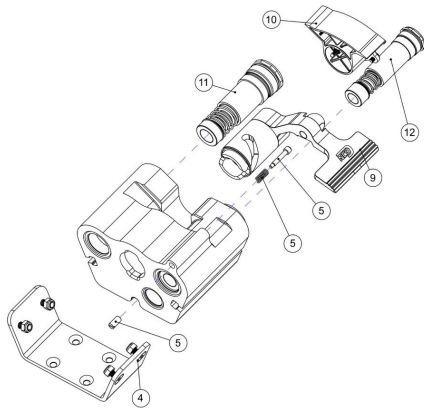

**BSP FITTINGS VERSION**

Component list [ TAV. 05-2 MULTICONNECTOR-QUICK COUPLING ADAPTOR BSP VERSION ]

Pbs.	Code	Description	Qty
1	C030374	NIPPLESM 3/8" M 1/2" 34.67.08.06	1.00000
2	C030376	NIPPLESM 1/2" M 1/2"	2.00000
3	C030456	FLAT FACE QUICK COUPLER MALE 1/2"	1.00000
4	C030457	FLAT FACE COUPLING FEMALE 1/2"	2.00000
5	C030498	HYDRAULIC MULTICONNECTOR, ATTACHMENTS 3 WAY	1.00000
6	C030542	1/2" G BONDED WASHER	5.00000
7	C030547	3/8" G BONDED WASHER	1.00000

**SECOND GENERATION**  
**SEE TAV. 92 OR 93**

**THIRD GENERATION**  
**SEE TAV. 96 OR 97**

Component list [ TAV. 89 COMPARE 2nd 3rd GENERATION MULTICONNECTOR MACHINE SIDE ]

Pos.	Code	Description	Q.ty
------	------	-------------	------

**Component list [ TAV. 92 BSP MULTICONNECTOR MACHINE SIDE 2nd GENERATION ]**

Pbs.	Code	Description	Qty
2	C033003	MALE-MALE CONNECTOR 1/2" G- 15L	2.00000
3	C033001	MALE-MALE CONNECTOR 3/8" G- 12 L	1.00000
4	FF1187/109324975	MOUNTING BRACKET	1.00000
5	FF1187/109324992	LOCKING LEVER PIN KIT	1.00000
9	FF1187/109324970	LOCKING LEVER KIT	1.00000
10	FF1187/109324971	BACK LID KIT	1.00000
11	FF1187/105651905	BSP 1/2" GAS COUPLING INSERT FEMALE MULTI 2nd GEN	2.00000
12	FF1187/103651903	BSP 3/8" GAS COUPLING INSERT FEMALE MULTI 2nd GEN	1.00000