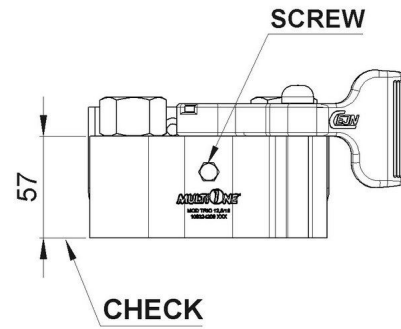

THIRD GENERATION
SEE TAV. 96 OR 97

Component list [TAV. 89 COMPARE 2nd 3rd GENERATION MULTICONNECTOR MACHINE SIDE]

Pos.	Code	Description	Q.ty