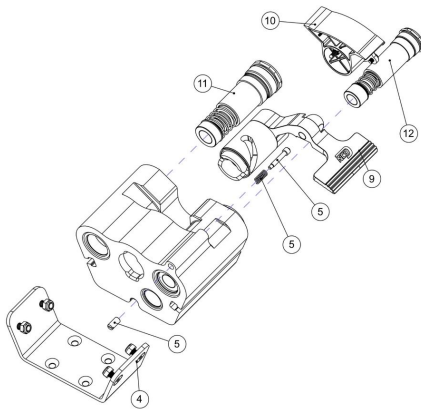

**WEO FITTINGS VERSION**

Component list [ TAV. 05-1 MULTICONNECTOR-QUICK COUPLING ADAPTOR WEO VERSION ]

Pbs.	Code	Description	Qty
1	0030376	NIPPLESM 1/2" M 1/2"	3.00000
2	0030456	FLAT FACE QUICK COUPLER MALE 1/2"	1.00000
3	0030457	FLAT FACE COUPLING FEMALE 1/2"	2.00000
4	0030481	HYDRAULIC MULTICONNECTOR PLATE, ATTACHMENTS 3 WAY	1.00000
5	0030488	WEO M 1/2" - F 1/2" GAS ADAPTOR	2.00000
6	0030489	WEO M 3/8" - F 1/2" GAS ADAPTOR	1.00000
7	0030542	1/2" G BONDED WASHER	6.00000

**BSP FITTINGS VERSION**

Component list [ TAV. 05-2 MULTICONNECTOR-QUICK COUPLING ADAPTOR BSP VERSION ]

Pbs.	Code	Description	Qty
1	C030374	NIPPLESM 3/8" M 1/2" 34.67.08.06	1.00000
2	C030376	NIPPLESM 1/2" M 1/2"	2.00000
3	C030456	FLAT FACE QUICK COUPLER MALE 1/2"	1.00000
4	C030457	FLAT FACE COUPLING FEMALE 1/2"	2.00000
5	C030498	HYDRAULIC MULTICONNECTOR, ATTACHMENTS 3 WAY	1.00000
6	C030542	1/2" G BONDED WASHER	5.00000
7	C030547	3/8" G BONDED WASHER	1.00000

**SECOND GENERATION**  
**SEE TAV. 92 OR 93**

**THIRD GENERATION**  
**SEE TAV. 96 OR 97**

Component list [ TAV. 89 COMPARE 2nd 3rd GENERATION MULTICONNECTOR MACHINE SIDE ]

Pos.	Code	Description	Q.ty
------	------	-------------	------

**Component list [ TAV. 92 BSP MULTICONNECTOR MACHINE SIDE 2nd GENERATION ]**

Pbs.	Code	Description	Qty
2	C033003	MALE-MALE CONNECTOR 1/2" G- 15L	2.00000
3	C033001	MALE-MALE CONNECTOR 3/8" G- 12 L	1.00000
4	FF1187/109324975	MOUNTING BRACKET	1.00000
5	FF1187/109324992	LOCKING LEVER PIN KIT	1.00000
9	FF1187/109324970	LOCKING LEVER KIT	1.00000
10	FF1187/109324971	BACK LID KIT	1.00000
11	FF1187/105651905	BSP 1/2" GAS COUPLING INSERT FEMALE MULTI 2nd GEN	2.00000
12	FF1187/103651903	BSP 3/8" GAS COUPLING INSERT FEMALE MULTI 2nd GEN	1.00000