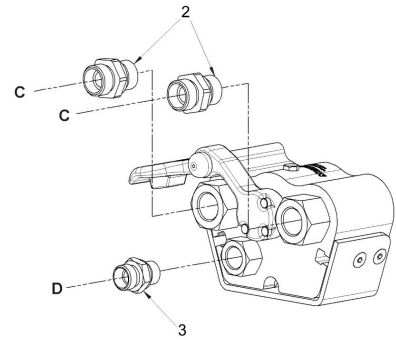

MULTICONNETTORE VERSIONE BSP LATO MACCHINA, 3a GENERAZIONE  
 MACHINE SIDE MULTICONNECTOR BSP FITTINGS, 3rd GENERATION

Tav. 96

	HOSE TYPE	WORK PRES BAR	HOSE DIAMETER	LENGHT RUBBER HOSE	1st FITTING DIN 2353	2nd FITTING DIN 2353
<b>2 SERIES</b>						
*C* PORT HOSES						
	1SC	160	1/2"	690	FEMALE STRAIGHT 12L (M18x1,5)	FEMALE 45° 15L (M22x1,5)
	1SC	160	1/2"	730	FEMALE 90° 12L (M18x1,5)	FEMALE 45° 15L (M22x1,5)
*D* PORT HOSES						
	PILOT	100	3/8"	710	FEMALE 90° 12L (M18x1,5)	FEMALE 45° 12L (M18x1,5)
<b>4-5 SERIES</b>						
*C* PORT HOSES						
	1SC	160	1/2"	730	MALE STRAIGHT 15L (M22x1,5)	FEMALE 45° 15L (M22x1,5)
	1SC	160	1/2"	780	MALE STRAIGHT 15L (M22x1,5)	FEMALE 45° 15L (M22x1,5)
*D* PORT HOSES						
	PILOT	100	3/8"	790	MALE STRAIGHT 12L (M18x1,5)	FEMALE 45° 12L (M18x1,5)
<b>6-7-8 SERIES</b>						
*C* PORT HOSES						
	1SC	160	1/2"	970	MALE STRAIGHT 15L (M22x1,5)	FEMALE 45° 15L (M22x1,5)
*D* PORT HOSES						
	PILOT	100	3/8"	1060	MALE STRAIGHT 12L (M18x1,5)	FEMALE 45° 12L (M18x1,5)

Component list [ TAV. 96 BSP MULTICONNECTOR 3rd GENERATION MACHINE SIDE ]

Pbs.	Code	Description	Qty
2	C033001	MALE-MALE CONNECTOR 3/8" G- 12 L	2.00000
3	C033003	MALE-MALE CONNECTOR 1/2" G- 15L	1.00000
4	FF1187/109324936		1.00000
5	FF1187/099320921		1.00000
6	FF1187/109324992	LOCKING LEVER PIN KIT	1.00000
7	FF1187/103651908	BSP 3/8" GAS COUPLING INSERT FEMALE MULTI 3rd GEN	1.00000
8	FF1187/105651908	BSP 1/2" GAS COUPLING INSERT FEMALE MULTI 3rd GEN	2.00000
9	FF1187/109324951	LOCKING LEVER FEMALE MULTI 3rd GEN	1.00000