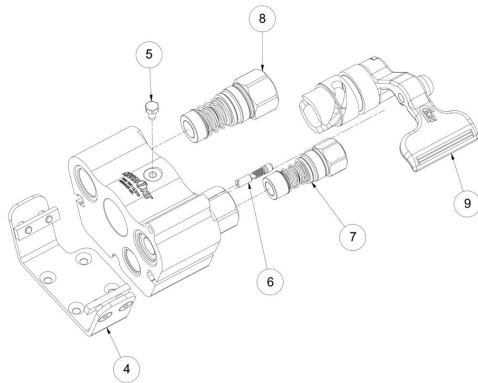

MULTICONNETTORE VERSIONE BSP LATO MACCHINA, 3a GENERAZIONE  
 MACHINE SIDE MULTICONNECTOR BSP FITTINGS, 3rd GENERATION

Tav. 96

	HOSE TYPE	WORK PRES BAR	HOSE DIAMETER	LENGHT RUBBER HOSE	1st FITTING DIN 2353	2nd FITTING DIN 2353
<b>2 SERIES</b>						
*C* PORT HOSES						
	1SC	160	1/2"	690	FEMALE STRAIGHT 12L (M18x1,5)	FEMALE 45° 15L (M22x1,5)
	1SC	160	1/2"	730	FEMALE 90° 12L (M18x1,5)	FEMALE 45° 15L (M22x1,5)
*D* PORT HOSES						
	PILOT	100	3/8"	710	FEMALE 90° 12L (M18x1,5)	FEMALE 45° 12L (M18x1,5)
<b>4-5 SERIES</b>						
*C* PORT HOSES						
	1SC	160	1/2"	730	MALE STRAIGHT 15L (M22x1,5)	FEMALE 45° 15L (M22x1,5)
	1SC	160	1/2"	780	MALE STRAIGHT 15L (M22x1,5)	FEMALE 45° 15L (M22x1,5)
*D* PORT HOSES						
	PILOT	100	3/8"	790	MALE STRAIGHT 12L (M18x1,5)	FEMALE 45° 12L (M18x1,5)
<b>6-7-8 SERIES</b>						
*C* PORT HOSES						
	1SC	160	1/2"	970	MALE STRAIGHT 15L (M22x1,5)	FEMALE 45° 15L (M22x1,5)
*D* PORT HOSES						
	PILOT	100	3/8"	1060	MALE STRAIGHT 12L (M18x1,5)	FEMALE 45° 12L (M18x1,5)

Component list [ TAV. 96 BSP MULTICONNECTOR 3rd GENERATION MACHINE SIDE ]

Pbs.	Code	Description	Qty
2	C033001	MALE-MALE CONNECTOR 3/8" G- 12 L	2.00000
3	C033003	MALE-MALE CONNECTOR 1/2" G- 15L	1.00000
4	FF1187/109324936		1.00000
5	FF1187/099320921		1.00000
6	FF1187/109324992	LOCKING LEVER PIN KIT	1.00000
7	FF1187/103651908	BSP 3/8" GAS COUPLING INSERT FEMALE MULTI 3rd GEN	1.00000
8	FF1187/105651908	BSP 1/2" GAS COUPLING INSERT FEMALE MULTI 3rd GEN	2.00000
9	FF1187/109324951	LOCKING LEVER FEMALE MULTI 3rd GEN	1.00000