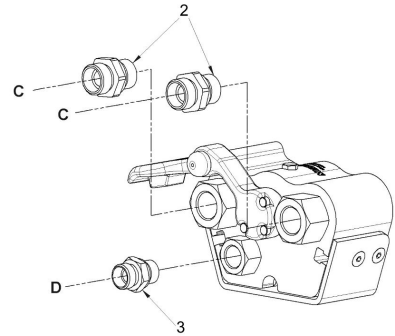

MULTICONNETTORE VERSIONE BSP LATO MACCHINA, 3a GENERAZIONE
MACHINE SIDE MULTICONNECTOR BSP FITTINGS, 3rd GENERATION

Tav. 96

	HOSE TYPE	WORK PRES BAR	HOSE DIAMETER	LENGHT RUBBER HOSE	1st FITTING DIN 2353	2nd FITTING DIN 2353
2 SERIES						
C PORT HOSES						
	1SC	160	1/2"	690	FEMALE STRAIGHT 12L (M18x1,5)	FEMALE 45° 15L (M22x1,5)
	1SC	160	1/2"	730	FEMALE 90° 12L (M18x1,5)	FEMALE 45° 15L (M22x1,5)
D PORT HOSES						
	PILOT	100	3/8"	710	FEMALE 90° 12L (M18x1,5)	FEMALE 45° 12L (M18x1,5)
4-5 SERIES						
C PORT HOSES						
	1SC	160	1/2"	730	MALE STRAIGHT 15L (M22x1,5)	FEMALE 45° 15L (M22x1,5)
	1SC	160	1/2"	780	MALE STRAIGHT 15L (M22x1,5)	FEMALE 45° 15L (M22x1,5)
D PORT HOSES						
	PILOT	100	3/8"	790	MALE STRAIGHT 12L (M18x1,5)	FEMALE 45° 12L (M18x1,5)
6-7-8 SERIES						
C PORT HOSES						
	1SC	160	1/2"	970	MALE STRAIGHT 15L (M22x1,5)	FEMALE 45° 15L (M22x1,5)
D PORT HOSES						
	PILOT	100	3/8"	1060	MALE STRAIGHT 12L (M18x1,5)	FEMALE 45° 12L (M18x1,5)

Component list [TAV. 96 BSP MULTICONNECTOR 3rd GENERATION MACHINE SIDE]

Pbs.	Code	Description	Qty
2	C033001	MALE-MALE CONNECTOR 3/8" G- 12 L	2.00000
3	C033003	MALE-MALE CONNECTOR 1/2" G- 15L	1.00000
4	FF1187/109324936		1.00000
5	FF1187/099320921		1.00000
6	FF1187/109324992	LOCKING LEVER PIN KIT	1.00000
7	FF1187/103651908	BSP 3/8" GAS COUPLING INSERT FEMALE MULTI 3rd GEN	1.00000
8	FF1187/105651908	BSP 1/2" GAS COUPLING INSERT FEMALE MULTI 3rd GEN	2.00000
9	FF1187/109324951	LOCKING LEVER FEMALE MULTI 3rd GEN	1.00000