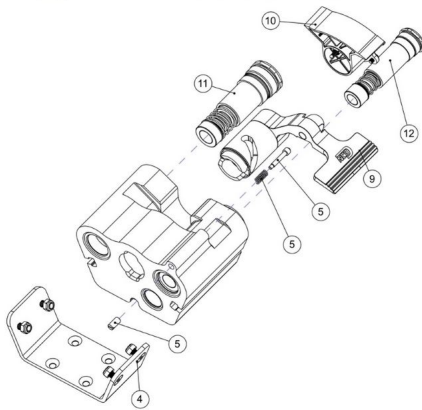

Component list [ TAV. 97 BSP MULTICONNECTOR 3rd GENERATION MACHINE SIDE ]

Pbs.	Code	Description	Qty
2	C033107	MALE-MALE CONNECTOR 1/2" G- 18L	2.00000
3	C033003	MALE-MALE CONNECTOR 1/2" G- 15L	1.00000
4	FF1187/109324936		1.00000
5	FF1187/099320921		1.00000
6	FF1187/109324992	LOCKING LEVER PIN KIT	1.00000
7	FF1187/103651908	BSP 3/8" GAS COUPLING INSERT FEMALE MULTI 3rd GEN	1.00000
8	FF1187/105651908	BSP 1/2" GAS COUPLING INSERT FEMALE MULTI 3rd GEN	2.00000
9	FF1187/109324951	LOCKING LEVER FEMALE MULTI 3rd GEN	1.00000

45° FITTING WEO SIZE 3/4"  
 FOR 1/2" HOSE

45° FITTING WEO SIZE 1/2"  
 FOR 3/8" HOSE

Component list [ TAV. 99 WEO MULTICONNECTOR MACHINE SIDE ]

Pbs.	Code	Description	Qty
2	C033402	45° FITTING WEO SIZE 3/4" FOR 1/2" HOSE	2.00000
3	C033405	45° FITTING WEO SIZE 1/2" FOR 3/8" HOSE	1.00000
4	FF1187/109324975	MOUNTING BRACKET	1.00000
5	FF1187/109324992	LOCKING LEVER PIN KIT	1.00000
9	FF1187/109324970	LOCKING LEVER KIT	1.00000
10	FF1187/109324971	BACK LID KIT	1.00000
11	FF1187/105651907	FEMALE JOINY KIT DN 12,5	2.00000
12	FF1187/103651906	FEMALE JOINY KIT DN 10	1.00000

45° FITTING WEO SIZE 3/4"  
 FOR 5/8" HOSE

45° FITTING WEO SIZE 1/2"  
 FOR 3/8" HOSE

Component list [ TAV. 99 WEO MULTICONNECTOR MACHINE SIDE ]

Pos.	Code	Description	Qty
1	C033401	45° FITTING WEO SIZE 3/4" FOR 5/8" HOSE	2.00000
3	C033405	45° FITTING WEO SIZE 1/2" FOR 3/8" HOSE	1.00000
4	FF1187/109324975	MOUNTING BRACKET	1.00000
5	FF1187/109324992	LOCKING LEVER PIN KIT	1.00000
9	FF1187/109324970	LOCKING LEVER KIT	1.00000
10	FF1187/109324971	BACK LID KIT	1.00000
11	FF1187/105651907	FEMALE JOINT KIT DN 12,5	2.00000
12	FF1187/103651906	FEMALE JOINT KIT DN 10	1.00000