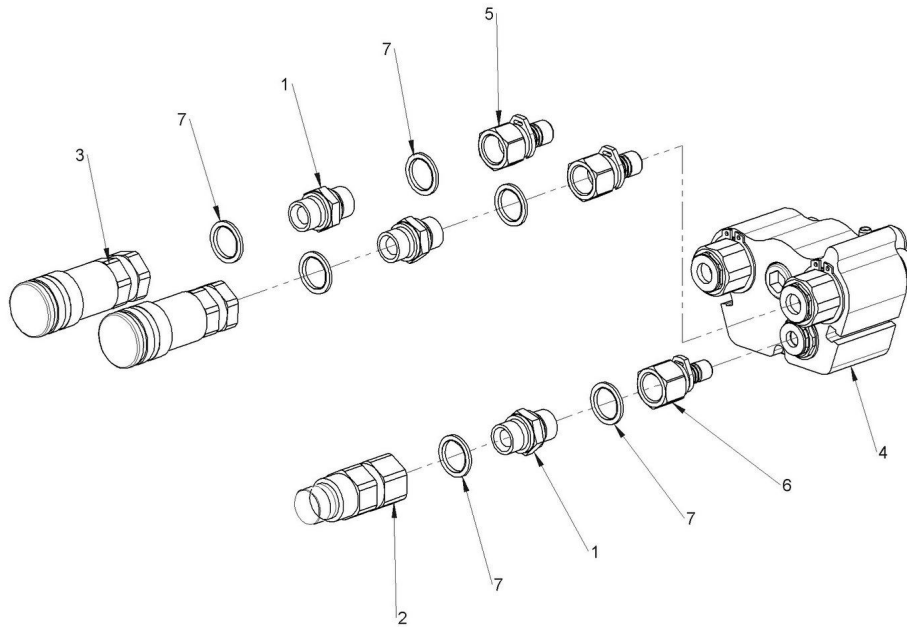

**Draft and part list report**  
**Serial n / code NA / C880221**  
**Description MULTICONNECTOR TO SINGLE LINE QUICK COUPLING, 3 LINES FOR MACHINE**

List of machine draft

N.	Draft
1	TAV. 05-1 MULTICONNECTOR-QUICK COUPLING ADAPTOR WEO VERSION
2	TAV. 05-2 MULTICONNECTOR-QUICK COUPLING ADAPTOR BSP VERSION
3	TAV. 89 COMPARE 2nd 3rd GENERATION MULTICONNECTOR MACHINE SIDE
4	TAV. 92 BSP MULTICONNECTOR MACHINE SIDE 2nd GENERATION
5	TAV. 93 BSP MULTICONNECTOR MACHINE SIDE 2nd GENERATION
6	TAV. 96 BSP MULTICONNECTOR 3rd GENERATION MACHINE SIDE
7	TAV. 97 BSP MULTICONNECTOR 3rd GENERATION MACHINE SIDE
8	TAV. 99 WEO MULTICONNECTOR MACHINE SIDE
9	TAV. 99 WEO MULTICONNECTOR MACHINE SIDE

**WEO FITTINGS VERSION**

Component list [ TAV. 05-1 MULTICONNECTOR-QUICK COUPLING ADAPTOR WEO VERSION ]

Pbs.	Code	Description	Qty
1	0030376	NIPPLESM 1/2" M 1/2"	3.00000
2	0030456	FLAT FACE QUICK COUPLER MALE 1/2"	1.00000
3	0030457	FLAT FACE COUPLING FEMALE 1/2"	2.00000
4	0030481	HYDRAULIC MULTICONNECTOR PLATE, ATTACHMENTS 3 WAY	1.00000
5	0030488	WEO M 1/2" - F 1/2" GAS ADAPTOR	2.00000
6	0030489	WEO M 3/8" - F 1/2" GAS ADAPTOR	1.00000
7	0030542	1/2" G BONDED WASHER	6.00000

**BSP FITTINGS VERSION**

Component list [ TAV. 05-2 MULTICONNECTOR-QUICK COUPLING ADAPTOR BSP VERSION ]

Pbs.	Code	Description	Qty
1	C030374	NIPPLESM 3/8" M 1/2" 34.67.08.06	1.00000
2	C030376	NIPPLESM 1/2" M 1/2"	2.00000
3	C030456	FLAT FACE QUICK COUPLER MALE 1/2"	1.00000
4	C030457	FLAT FACE COUPLING FEMALE 1/2"	2.00000
5	C030498	HYDRAULIC MULTICONNECTOR, ATTACHMENTS 3 WAY	1.00000
6	C030542	1/2" G BONDED WASHER	5.00000
7	C030547	3/8" G BONDED WASHER	1.00000