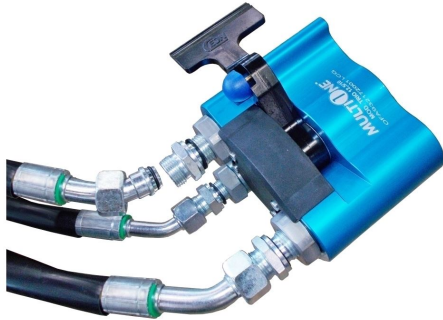

HOSE TYPE	WORK PRES BAR	HOSE DIAMETER	LENGHT RUBBER HOSE	1st FITTING DIN 2353	2nd FITTING DIN 2353
2 SERIES					
"C" PORT HOSES					
1SC	160	1/2"	690	FEMALE STRAIGHT 12L (M18x1,5)	FEMALE 45° 15L (M22x1,5)
1SC	160	1/2"	730	FEMALE 90° 12L (M18x1,5)	FEMALE 45° 15L (M22x1,5)
"D" PORT HOSES					
PILOT	100	3/8"	710	FEMALE 90° 12L (M18x1,5)	FEMALE 45° 12L (M18x1,5)
4-5 SERIES					
"C" PORT HOSES					
1SC	160	1/2"	730	MALE STRAIGHT 15L (M22x1,5)	FEMALE 45° 15L (M22x1,5)
1SC	160	1/2"	780	MALE STRAIGHT 15L (M22x1,5)	FEMALE 45° 15L (M22x1,5)
"D" PORT HOSES					
PILOT	100	3/8"	790	MALE STRAIGHT 12L (M18x1,5)	FEMALE 45° 12L (M18x1,5)
6-7-8 SERIES					
"C" PORT HOSES					
1SC	160	1/2"	970	MALE STRAIGHT 15L (M22x1,5)	FEMALE 45° 15L (M22x1,5)
"D" PORT HOSES					
PILOT	100	3/8"	1060	MALE STRAIGHT 12L (M18x1,5)	FEMALE 45° 12L (M18x1,5)

Component list [TAV. 92 BSP MULTICONNECTOR MACHINE SIDE 2nd GENERATION]

Pbs.	Code	Description	Qty
2	C033003	MALE-MALE CONNECTOR 1/2" G- 15L	2.00000
3	C033001	MALE-MALE CONNECTOR 3/8" G- 12 L	1.00000
4	FF1187/109324975	MOUNTING BRACKET	1.00000
5	FF1187/109324992	LOCKING LEVER PIN KIT	1.00000
9	FF1187/109324970	LOCKING LEVER KIT	1.00000
10	FF1187/109324971	BACK LID KIT	1.00000
11	FF1187/105651905	BSP 1/2" GAS COUPLING INSERT FEMALE MULTI 2nd GEN	2.00000
12	FF1187/103651903	BSP 3/8" GAS COUPLING INSERT FEMALE MULTI 2nd GEN	1.00000