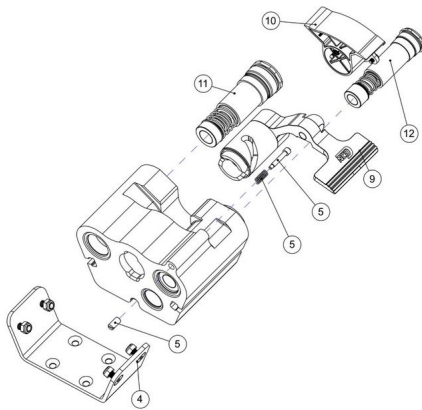

HOSE TYPE	WORK PRES BAR	HOSE DIAMETER	LENGHT RUBBER HOSE	1st FITTING DIN 2353	2nd FITTING WEO
2 SERIES					
"C" PORTS HOSES					
1SC	160	1/2"	730	FEMALE 90° 12L (M18x1,5)	POS. 2
1SC	160	1/2"	690	FEMALE STRAIGHT 12L (M18x1,5)	POS. 2
"D" PORT HOSE					
PILOT	100	3/8"	710	FEMALE 90° 12L (M18x1,5)	POS. 3
4-5 SERIES					
"C" PORTS HOSES					
1SC	160	1/2"	730	MALE STRAIGHT 15L (M22x1,5)	POS. 2
1SC	160	1/2"	780	MALE STRAIGHT 15L (M22x1,5)	POS. 2
"D" PORT HOSE					
PILOT	100	3/8"	790	MALE STRAIGHT 12L (M18x1,5)	POS. 3
6-7-8 SERIES					
"C" PORTS HOSES					
1SC	160	1/2"	970	MALE STRAIGHT 15L (M22x1,5)	POS. 2
"D" PORT HOSE					
PILOT	100	3/8"	1060	MALE STRAIGHT 12L (M18x1,5)	POS. 3

Component list [TAV. 99 WEO MULTICONNECTOR MACHINE SIDE]

Pbs.	Code	Description	Qty
2	C033402	45° FITTING WEO SIZE 3/4" FOR 1/2" HOSE	2.00000
3	C033405	45° FITTING WEO SIZE 1/2" FOR 3/8" HOSE	1.00000
4	FF1187/109324975	MOUNTING BRACKET	1.00000
5	FF1187/109324992	LOCKING LEVER PIN KIT	1.00000
9	FF1187/109324970	LOCKING LEVER KIT	1.00000
10	FF1187/109324971	BACK LID KIT	1.00000
11	FF1187/105651907	FEMALE JOINY KIT DN 12,5	2.00000
12	FF1187/103651906	FEMALE JOINY KIT DN 10	1.00000