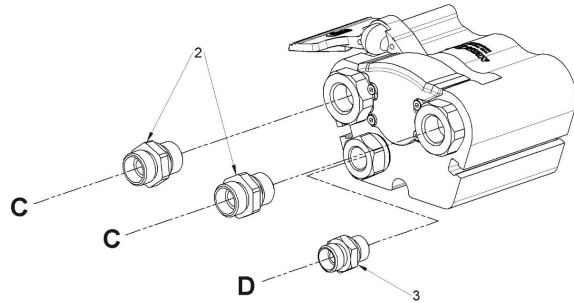

HOSE TYPE	WORK PRES BAR	HOSE DIAMETER	LENGHT RUBBER HOSE	1st FITTING DIN 2353	2nd FITTING DIN 2353
9-10 SERIES						
"C" PORT HOSES						
	2SC	250	5/8"	1030	MALE STRAIGHT 18L (M30x1,5)	FEMALE 45° 18L (M30x1,5)
"D" PORT HOSES						
	PILOT	100	3/8"	1150	MALE STRAIGHT 12L (M18x1,5)	FEMALE 45° 12L (M18x1,5)

Component list [TAV. 93 BSP MULTICONNECTOR MACHINE SIDE 2nd GENERATION]

Pbs.	Code	Description	Qty
1	C030497	HYDRAULIC MULTICONNECTOR, MACHINE 3 WAY	1.00000
2	C033107	MALE-MALE CONNECTOR 1/2" G- 18L	2.00000
3	C033001	MALE-MALE CONNECTOR 3/8" G- 12 L	1.00000
4	FF1187/109324975	MOUNTING BRACKET	1.00000
5	FF1187/109324992	LOCKING LEVER PIN KIT	1.00000
9	FF1187/109324970	LOCKING LEVER KIT	1.00000
10	FF1187/109324971	BACK LID KIT	1.00000
11	FF1187/105651905	BSP 1/2" GAS COUPLING INSERT FEMALE MULTI 2nd GEN	2.00000
12	FF1187/103651903	BSP 3/8" GAS COUPLING INSERT FEMALE MULTI 2nd GEN	1.00000