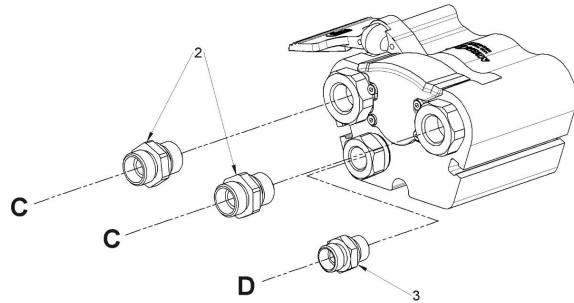

**WEO FITTINGS VERSION**

Component list [ TAV. 05-1 MULTICONNECTOR-QUICK COUPLING ADAPTOR WEO VERSION ]

Pbs.	Code	Description	Qty
1	0030376	NIPPLESM 1/2" M 1/2"	3.00000
2	0030456	FLAT FACE QUICK COUPLER MALE 1/2"	1.00000
3	0030457	FLAT FACE COUPLING FEMALE 1/2"	2.00000
4	0030481	HYDRAULIC MULTICONNECTOR PLATE, ATTACHMENTS 3 WAY	1.00000
5	0030488	WEO M 1/2" - F 1/2" GAS ADAPTOR	2.00000
6	0030489	WEO M 3/8" - F 1/2" GAS ADAPTOR	1.00000
7	0030542	1/2" G BONDED WASHER	6.00000

**BSP FITTINGS VERSION**

Component list [ TAV. 05-2 MULTICONNECTOR-QUICK COUPLING ADAPTOR BSP VERSION ]

Pbs.	Code	Description	Qty
1	C030374	NIPPLESM 3/8" M 1/2" 34.67.08.06	1.00000
2	C030376	NIPPLESM 1/2" M 1/2"	2.00000
3	C030456	FLAT FACE QUICK COUPLER MALE 1/2"	1.00000
4	C030457	FLAT FACE COUPLING FEMALE 1/2"	2.00000
5	C030498	HYDRAULIC MULTICONNECTOR, ATTACHMENTS 3 WAY	1.00000
6	C030542	1/2" G BONDED WASHER	5.00000
7	C030547	3/8" G BONDED WASHER	1.00000

**SECOND GENERATION**  
**SEE TAV. 92 OR 93**

**THIRD GENERATION**  
**SEE TAV. 96 OR 97**

Component list [ TAV. 89 COMPARE 2nd 3rd GENERATION MULTICONNECTOR MACHINE SIDE ]

Pos.	Code	Description	Q.ty
------	------	-------------	------