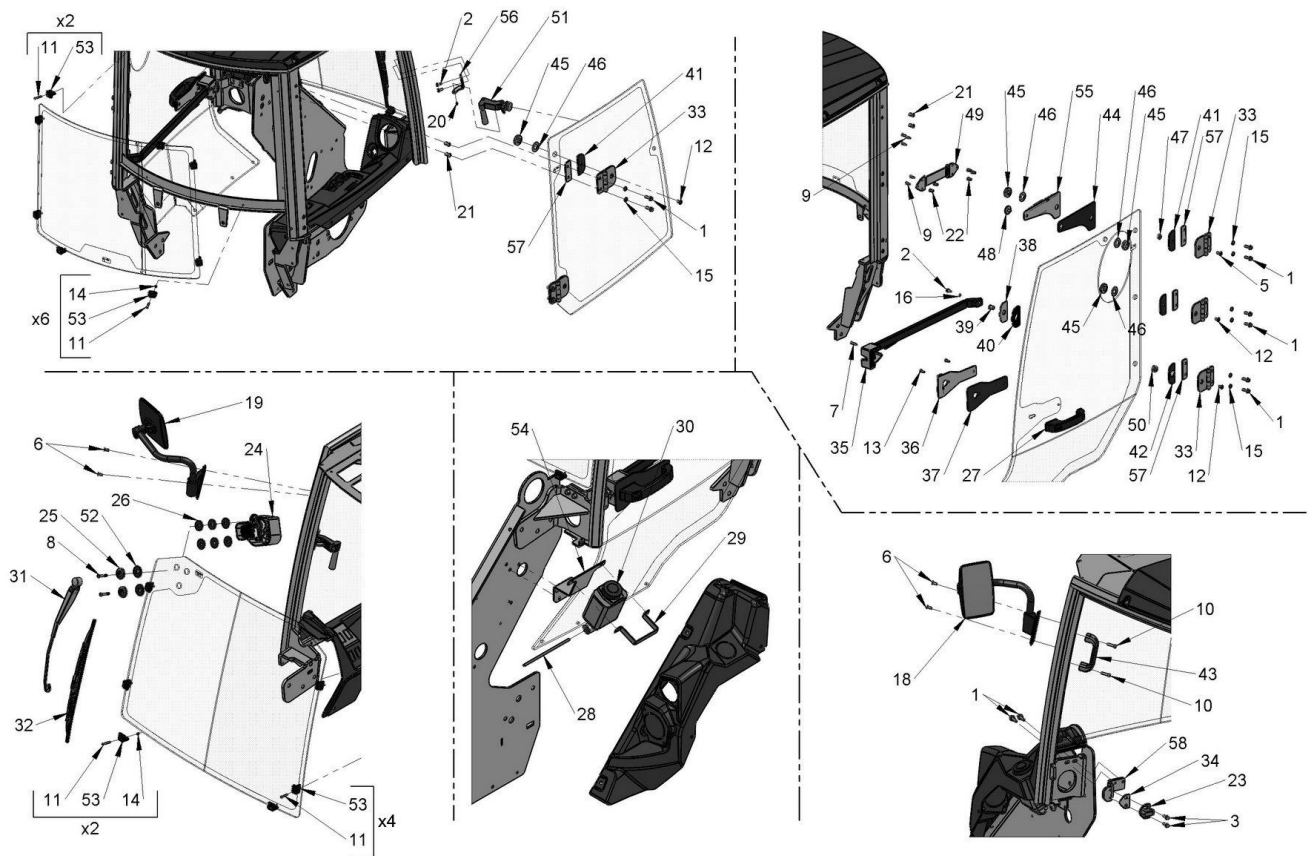

M1 6-10

PARTICOLARI CABINA / CABIN DETAILS

Tav. 08-2

Component list [TAV. 08-2 CABIN DETAILS]

Pos.	Code	Description	Qty
1	C019203	DIN 6921 M8x25 FLANGED HEAD SCREW	12.00000
2	C019211	DIN 6921 M6x16 FLANGED HEAD SCREW	3.00000
3	C019212	DIN 6921 M6x20 FLANGED HEAD SCREW	2.00000
4	C020145	ISO 7380 M6x16 HEX SOCKET OVAL HEAD SCREW	11.00000
5	C020155	M8X20 SCREW UNI5933	1.00000
6	C020156	UNI 5933 M6x16 HEX SOCKET COUNTERSUNK CAP SCREW	4.00000
7	C020167	UNI 5933 M6x30 HEX SOCKET COUNTERSUNK CAP SCREW	1.00000
8	C020168	UNI 5933 M6x40 HEX SOCKET COUNTERSUNK CAP SCREW	2.00000
9	C020187	UNI 5933 M6x20 HEX SOCKET COUNTERSUNK CAP SCREW	5.00000
10	C020212	UNI EN ISO 4762 M6x25 HEX SOCKET HEAD CAP SCREW	2.00000
11	C020271	UNI 5933 M4x35 HEX SOCKET COUNTERSUNK CAP SCREW	14.00000
12	C020295	UNI 5933 M8x16 HEX SOCKET COUNTERSUNK CAP SCREW	4.00000
13	C020548	ISO 7380 M6x20 HEX SOCKET OVAL HEAD SCREW	2.00000
14	C021103	UNI 7473 SELF-LOCKING NUT M4	8.00000
15	C023041	M8 NORF LOCK WASHER	10.00000
16	C023090	UNI 6592 FLAT WASHER M6 - 6,4x12x1,6	1.00000
17	C023110	UNI 6593 LARGE WASHER M6 - 6,5x18x1,5	11.00000