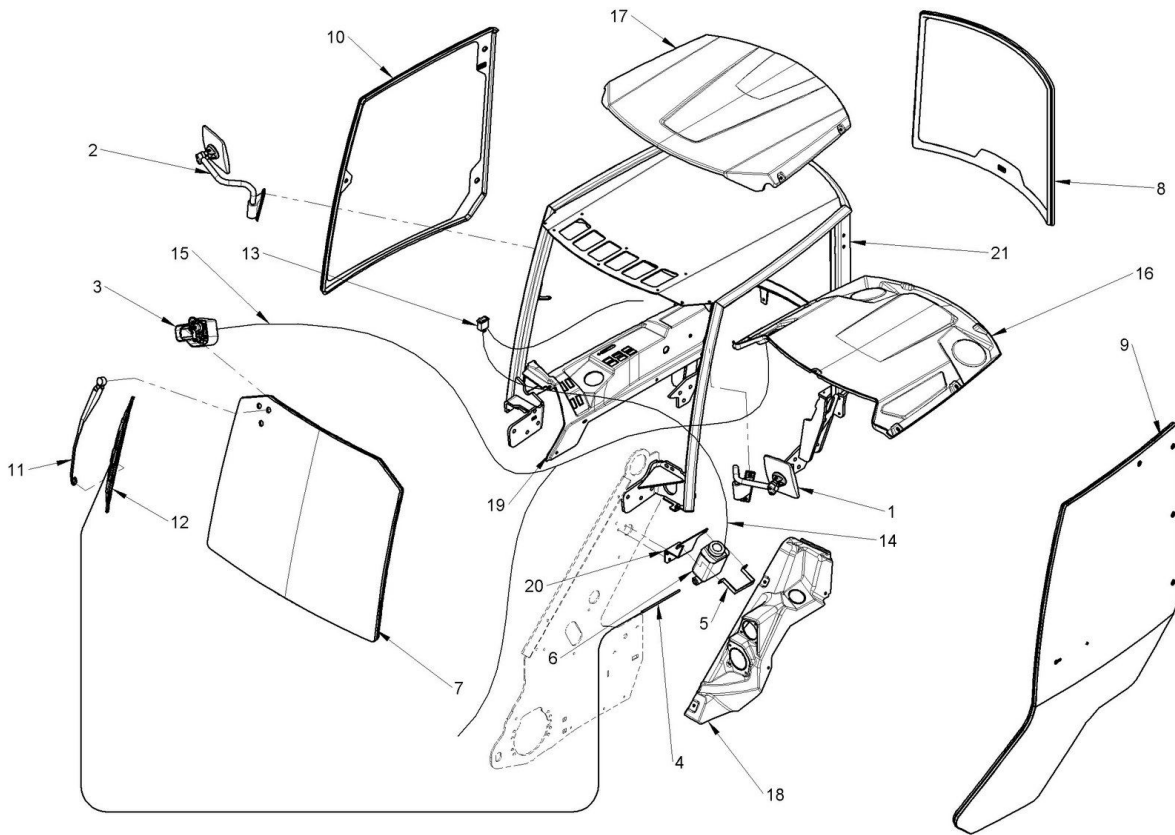

**Draft and part list report**  
**Serial n / code NA / C883001**  
**Description FULLY GLASS CAB M1 6->10 W/MIRROR**

List of machine draft

N. Draft

---

1 TAV. 08-1 GLASSCABIN

---

2 TAV. 08-2 CABIN DETAILS

---

Component list [ TAV. 08-1 GLASS CABIN ]

Pos.	Code	Description	Qty
1	C028021	LEFT REAR VIEW MIRROR FOR S600/ SL800/ GT900 CABIN	1.00000
2	C028022	RIGHT REAR VIEW MIRROR FOR S600/ SL800/ GT900 CABIN	1.00000
3	C034022	WINDSCREEN WIPER ENGINE ITG 12V 90° FOR CABIN	1.00000
4	C034082	GLASS WASHER PIPE TRANSPARENT 14X7	1.00000
5	C034090	COOLANT TANK BRACKET	1.00000
6	C034170	WIND SCREEN WASHER WATER TANK	1.00000
7	C034181	WINDSCREEN GLASS WITH SEAL M1 6->10	1.00000
8	C034182	REAR GLASS WITH SEAL M1 6->10	1.00000
9	C034183	DOOR GLASS WITH SEAL M1 6->10	1.00000
10	C034184	RIGHT SIDE GLASS WITH SEAL M1 6->10	1.00000
11	C034190	WIPER ARM FOR CABIN 5 -> 10	1.00000
12	C034191	WIPER BRUSH FOR CABIN 5 -> 10	1.00000
13	C036161	WINDSCREEN WASHER SWITCH	1.00000
14	C038031	WATER PUMP WIRING FOR WIPER M1	1.00000
15	C038093	WIPER WIRING	1.00000
16	C041423	UNDER ROOF COVER	1.00000
17	C041425	OVER ROOF COVER	1.00000

**Draft and part list report**  
Serial n / code NA / C883001  
Description FULLY GLASS CAB M1 6->10 W/MIRROR

18	0041429	FRONT LEFT LIGHT SUPPORT	1.00000
19	0041436	RIGHT DASHBOARD	1.00000
20	C281601	PAN WIDESCREEN WASHER SUPPORT	1.00000
21	C282200	ROLL-BAR FRAME	1.00000