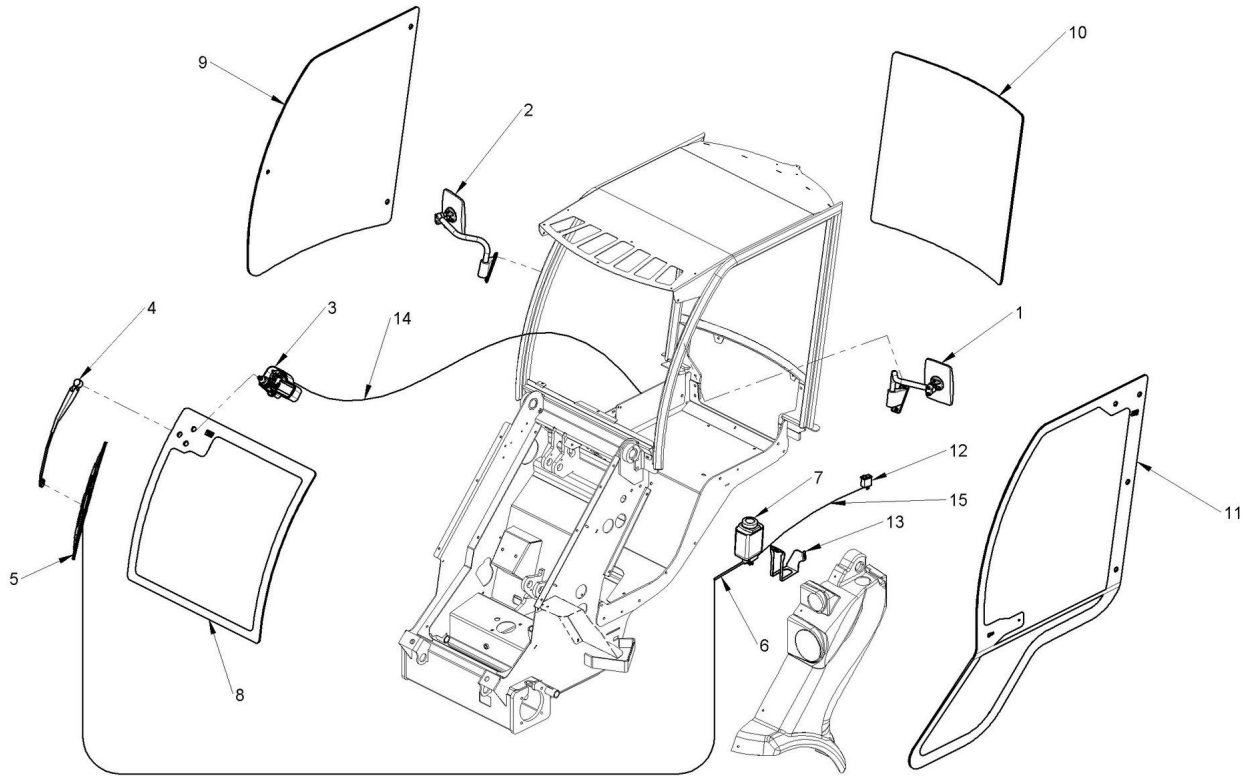

Draft and part list report
Serial n / code NA / C883510
Description FULLY GLASS CAB M1 4-5 W/MIRROR AND INNER CLOTHING

List of machine draft

N. Draft

1 TAV. 59-1 CABIN GLASS

2 TAV. 59-2 CABIN DETAILS

Component list [TAV. 59-1 CABIN GLASS]

Pos.	Code	Description	Q.ty
1	C028021	LEFT REAR VIEW MIRROR FOR S600/SL800/GT900 CABIN	1.00000
2	C028022	RIGHT REAR VIEW MIRROR FOR S600/SL800/GT900 CABIN	1.00000
3	C034022	WINDSCREEN WIPER ENGINE ITG 12V 90' FOR CABIN	1.00000
4	C034028	WIPER ARM FOR CABIN SL800/900	1.00000
5	C034029	WIPER BRUSH FOR CABIN 2-4-5 SERIES	1.00000
6	C034082	GLASS WASHER PIPE TRANSPARENT 4X7	1.00000
7	C034170	WIND SCREEN WASHER WATER TANK	1.00000
8	C034192	FRONT GLASS M1 4-5 SERIES	1.00000
9	C034193	RIGHT GLASS CABIN 4-5 SERIES	1.00000
10	C034194	REAR WINDOW GLASS CABIN M1 5 SERIE	1.00000
11	C034195	DOOR GLASS CABIN WITH SEAL 4-5 SERIES	1.00000
12	C036161	WINDSCREEN WASHER SWITCH	1.00000
13	C277808	WATER TANK HOLDER	1.00000
14	C038093	WIPER WIRING	1.00000
15	C038031	WATER PUMP WIRING FOR WIPER M1	1.00000